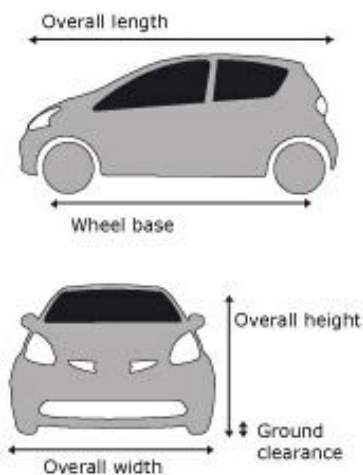

WEIGHT AND DIMENSIONS

Min turning radius body	4.98 m	(16.34 ft)
Min turning radius tyre	4.73 m	(15.52 ft)
Fuel tank capacity	35 l	(7.70 gal)
Kerb weight total maximum	855 kg	(1885.28 lb)
Gross vehicle weight total	1190 kg	(2623.95 lb)
Towing capacity (broken)	0 kg	(0.00 lb)
Overall Length	3405 mm	(134.16 in)
Overall Height	1465 mm	(57.72 in)
Overall Width	1615 mm	(63.63 in)
Wheel Base	2340 mm	(92.20 in)

www.toyota.co.uk or phone our Call Centre on 0845 275 5555

Toyota tries to make sure that all information contained on this fact sheet is correct but it does not accept any liability for any error or omission; nor is it guaranteeing the availability or specifications of any models available in the UK or elsewhere.