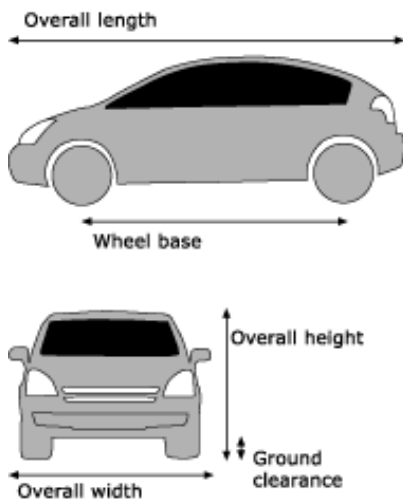

Top Speed	106 mph (170 km/h)
Acceleration 0-62mph 0-100kmh	10.9 secs
Fuel Economy (Combined)	65.693256 mpg (4.3 l/100km)
Carbon Dioxide Emissions	104 g/km
Power	58 kW (57 kW)
Torque	85 lbft (115 Nm)

WEIGHT AND DIMENSIONS

Min turning radius body	5.5 m	(18.04 ft)
Min turning radius tyre	5.1 m	(16.73 ft)
Fuel tank capacity	45 l	(9.90 gal)
Kerb weight total maximum	1325 kg	(2921.63 lb)
Gross vehicle weight total	1725 kg	(3803.63 lb)
Towing capacity (broken)	n/a kg	(tbc)
Overall Length	4450 mm	(175.33 in)
Overall Height	1490 mm	(58.71 in)
Overall Width	1725 mm	(67.97 in)
Wheel Base	2700 mm	(106.38 in)