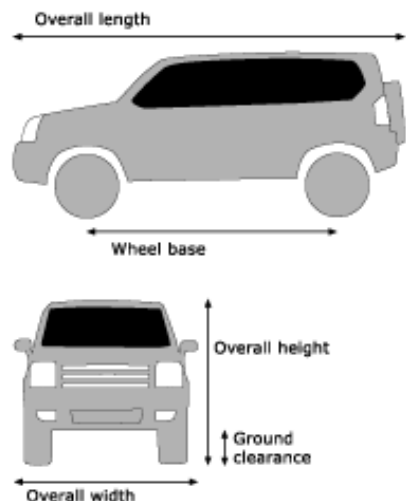

WEIGHT AND DIMENSIONS

Min turning radius body	5.5 m	(18.04 ft)
Min turning radius tyre	5.1 m	(16.73 ft)
Fuel tank capacity	60 l	(13.20 gal)
Kerb weight total maximum	1520 kg	(3351.60 lb)
Gross vehicle weight total	2070 kg	(4564.35 lb)
Towing capacity (braked)	1500 kg	(3307.50 lb)
Overall Length	4395 mm	(173.16 in)
Overall Height	1720 mm	(67.77 in)
Overall Width	1815 mm	(71.51 in)
Wheel Base	2560 mm	(100.86 in)