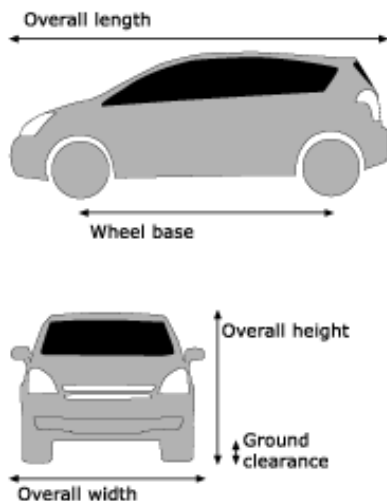

WEIGHT AND DIMENSIONS

Min turning radius body		( )
Min turning radius tyre	- m	(tbc)
Fuel tank capacity	60 l	(13.20 gal)
Kerb weight total maximum	1400 kg	(3087.00 lb)
Gross vehicle weight total	2035 kg	(4487.18 lb)
Towing capacity (broken)	1000 kg	(2205.00 lb)
Overall Length	4360 mm	(171.78 in)
Overall Height	1620 mm	(63.83 in)
Overall Width	1770 mm	(69.74 in)
Wheel Base	2750 mm	(108.35 in)

www.toyota.co.uk or phone our Call Centre on 0845 275 5555

Toyota tries to make sure that all information contained on this fact sheet is correct but it does not accept any liability for any error or omission; nor is it guaranteeing the availability or specifications of any models available in the UK or elsewhere.