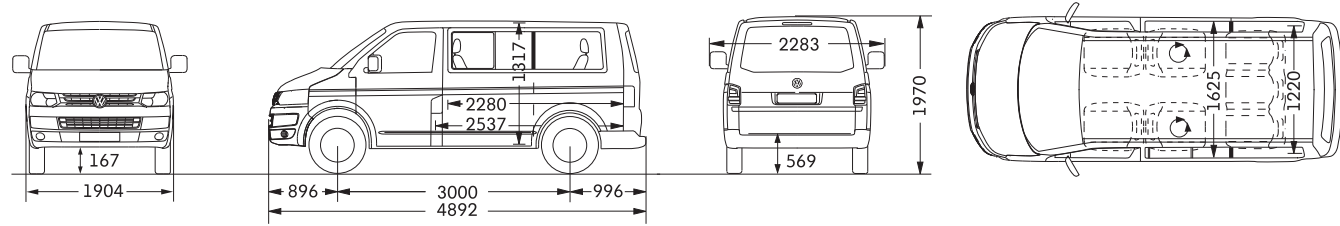

The performance figures listed above apply to vehicles without optional extras.

* Please contact your Van Centre for full details of availability.

New Caravelle weights and dimensions.

Short wheelbase.

Wheelbase		3,000	Side sliding doors	width	1,010
Passenger compartment	length	2,537		height	1,253
	width	1,625	Tailgate	width	1,446
	height	1,317		height	1,262
	area	4.3m ²	Turning circle (wall to wall)		11.9m
	volume	5.8m ³			
Width (between wheel housings)		1,220	Dimensions in mm unless otherwise indicated.		