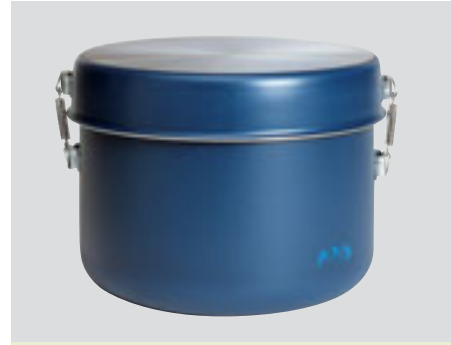

California 8 piece cooking set.

Cooking set includes 6 pans, 2 lids and 2 handles. All pieces stack into each other saving valuable space and are held together with 2 spiral spring clamps.