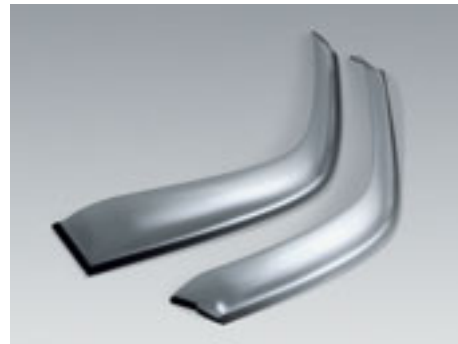

Kayak holder.

Must be used in conjunction with the slotted roof bars.

For use in conjunction with the roof bar set.

Caravelle folding bed.

Can be used with either rotary seats or the Multiflex board (sold separately). Folds up into 4 sections and can be held with straps behind the rear bench seat.