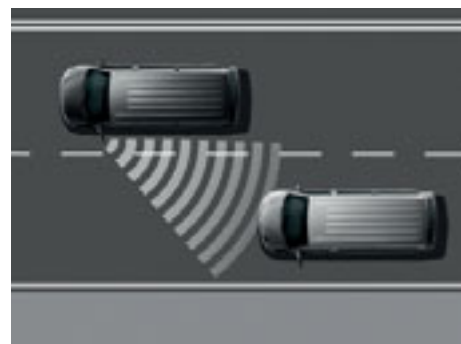

† Calculated at 17.5% on all products.

1. ¹ Privacy glass: All rear and side windows from 'B' pillar back are dark tinted.
2. ² Satellite navigation: Replaces radio/in-dash CD player, includes RDS radio function and CD changer control, where fitted (satellite navigation unit does not play audio CDs).
3. ³ Towbar: An adaptor is available from Van Centres, to allow connection to twin 7 pin sockets. Only one front towing eye with towbars.
4. ⁴ Alcantara® and leather upholstery: Seat material in contact with passengers is leather, other areas are leatherette.
5. ⁵ Seats: Additional seat with armrests, reach and rake adjustment, storage drawer in base.

Lane change assist.