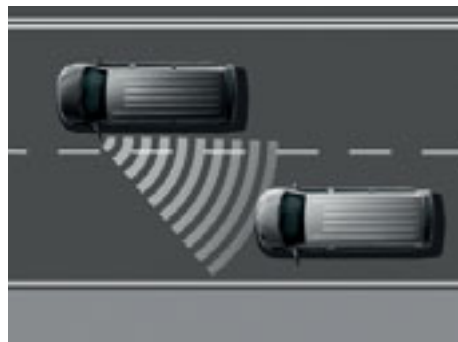

- Options.
- Not available.
- s Standard equipment.

† Calculated at 17.5% on all products.

- ⁴ **Sleep pack:** 3 drawers in base/load through facility of 3-seater bench in 2nd rear row. Luggage compartment cover deleted.
- ⁵ **Visibility pack:** Heated washer jets standard on Executive.
- ⁶ **Alcantara®/leather and Nappa leather upholstery:** Seat material in contact with passengers is leather, other areas are leatherette.
- ⁷ **Seat pack 1:** Swivel seats include lumbar support and armrests but do not have height adjustment.
- ⁸ **Seat pack 3:** 2 individual and removable seats with armrests, integral seatbelts and ISOFIX mountings for childseats, in lieu of rear bench.
- ⁹ **Seat pack 3:** 2 individual and removable seats with armrests, integral seatbelts and ISOFIX mountings for childseats in 2nd rear row. 3-seat bench in 3rd rear row deleted.
- ¹⁰ **Child seat:** includes ISOFIX mountings.
- ¹¹ 3-seat bench in 3rd rear row replaced with 2 single seats with armrests.

Lane change assist.