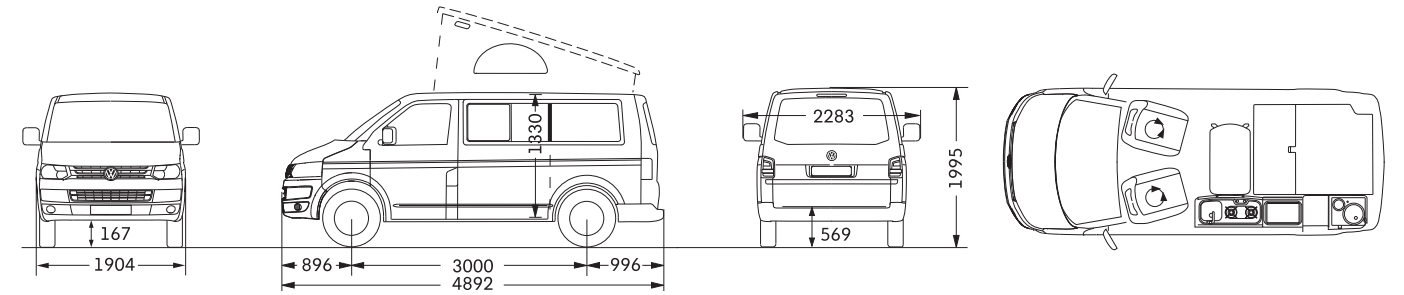

Electrics.

Alternator	180A
Battery	61Ah (330A)

- Available.
- Not available.

New California SE weights and dimensions.

Wheelbase	3,000	Tailgate width	1,446
Living area length	2,439	Tailgate height	1,262
Living area width	1,625	Turning circle	11.9m
Living area height to front edge of bed	1,334		
Living area area	4.0m ²		
Side sliding door width	1,010		
Side sliding door height	1,253	Dimensions in mm unless otherwise indicated.	