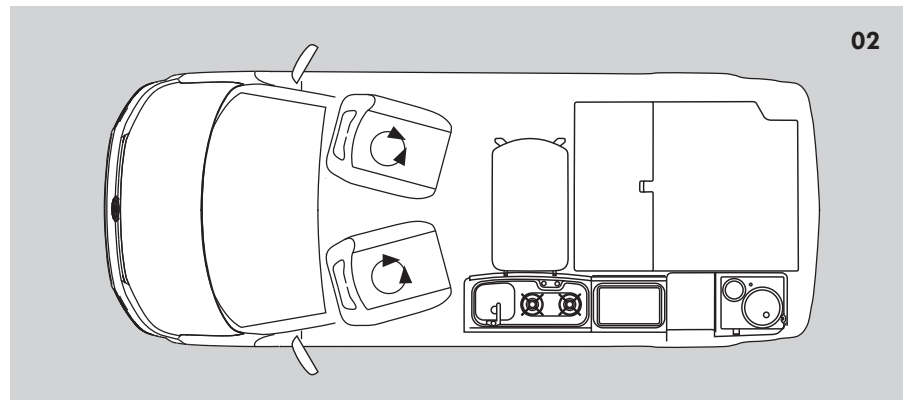

This exceptional vehicle is sure-footed, too, with high body rigidity, large anti-roll bars, McPherson suspension struts and independent rear suspension combining to ensure a dynamic driving experience. Naturally, safety is paramount, which is why an Anti-lock Brake System (ABS), Electronic Differential Lock (EDL), Traction Control System (TCS), Engine Braking Control (EBC) and Electronic Stabilisation Programme (ESP), not to mention driver, passenger, side and front curtain airbags, all come as standard, providing you and your passengers with the highest levels of protection.

01 The rear bench seat in the living area converts into a bed measuring 114 x 200cm. To enlarge the luggage space, the cover can also be locked in a higher position.

02 Layout shows the lower cabin area with bench seat folded flat and bed cushion in place to create sleeping area.

03 The bed in the roof area measures 120 x 200cm. The slatted frame has a padded mattress for comfort.

04 A safety net can be attached to the upper berth.

05 The cab access to the roof space can be closed off with a blind.