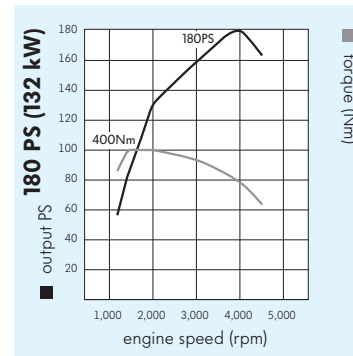

New California SE engine specifications.

	140PS TDI	180PS BiTDI
Engine type	Transverse, water cooled in line variable turbine geometry turbocharger with intercooler	Transverse, water cooled in line bi-turbo with intercooler
Mixture preparation/injection method	Common rail direct injection	BiTurbo common rail direct injection
EU exhaust emission standard	5	
No. of cylinders	4	
Cubic capacity, cm³	1,968	
Output, PS at rpm	140 at 3,500	180 at 4,000
Torque, max. Nm/rpm	340/1,750-2,500	400/1,500-2,000
Diesel Particulate Filter	•	•
6-speed manual gearbox	•	•
7-speed auto DSG	-	•
Front wheel drive	•	•
4MOTION® all wheel drive	-	•

Electrics.

Alternator	180A
Battery	61Ah (330A)

- Available.
- Not available.