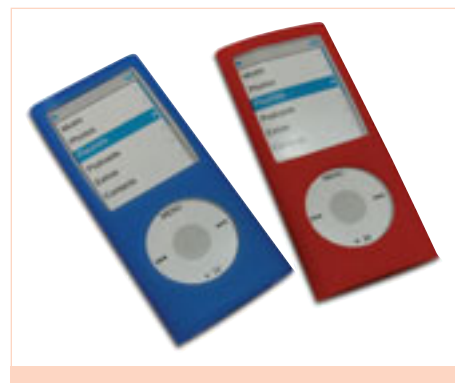

Chassis logo iPod nano cover.
Silicone case to fit nano 4G, printed with the Volkswagen Retro logo on reverse.
Available in blue or red.