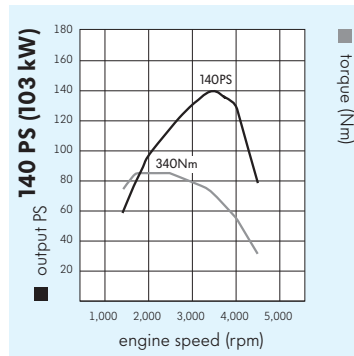

Electrics.

Alternator	180A
Battery	61Ah (330A)

- Available.
- Not available.

New California SE weights and dimensions.

Wheelbase	3,000	Tailgate width	1,446
Living area length	2,439	Tailgate height	1,262
Living area width	1,625	Turning circle	11.9m
Living area height to front edge of bed	1,334		
Living area area	4.0m ²		
Side sliding door width	1,010		
Side sliding door height	1,253	Dimensions in mm unless otherwise indicated.	