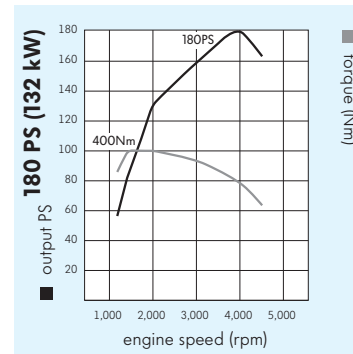

New Caravelle engine specifications.

	140PS TDI	180PS BiTDI
Engine type	Transverse, water cooled, diesel in line variable turbine geometry turbocharger with intercooler	Transverse, water cooled in line bi-turbo with intercooler
Mixture preparation/ injection method	Common rail direct injection	BiTurbo common rail direct injection
EU exhaust emission standard	5	
No. of cylinders	4	
Cubic capacity, cm³	1,968	
Output, PS at rpm	140 at 3,500	180 at 4,000
Torque, max. Nm/rpm	340/1,750-2,500	400/1,500-2,000
Diesel Particulate Filter	•	•
6-speed manual gearbox	•	•
7-speed auto DSG	•	•
Front wheel drive	•	•
4MOTION® all wheel drive	-	•

Electrics.

Alternator	180A
Battery - SE	61Ah (330A)
- Executive	95Ah (450A)

- Available.
- Not available.

New Caravelle fuel consumption, performance and CO₂ emissions.

Fuel consumption mpg (l/100km), CO₂ emissions (g/km) for new Caravelle SE and Executive with 80 litre fuel tank capacity.

Engine	140PS TDI 2.0 litre	140PS TDI DSG 2.0 litre	180PS BiTDI 2.0 litre	180PS BiTDI DSG 2.0 litre	180PS BiTDI 4MOTION® * 2.0 litre
Urban	28.8 (9.8)	27.2 (10.4)	29.4 (9.6)	28.2 (10.0)	TBC
Extra urban	43.5 (6.5)	40.9 (6.9)	43.5 (6.5)	42.2 (6.7)	TBC
Combined	36.7 (7.7)	34.4 (8.2)	37.2 (7.6)	35.8 (7.9)	TBC
CO₂ emissions	203	216	199	208	TBC
Acceleration mph (0-62)	14.2	14.7	11.4	11.3	TBC
Top speed mph	107	107	119	119	TBC

The performance figures listed above apply to vehicles without optional extras.

* Please contact your Van Centre for full details of availability.