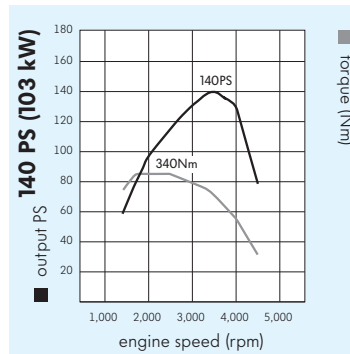

New Caravelle engine specifications.

	140PS TDI	180PS BiTDI
Engine type	Transverse, water cooled, diesel in line variable turbine geometry turbocharger with intercooler	Transverse, water cooled in line bi-turbo with intercooler
Mixture preparation/ injection method	Common rail direct injection	BiTurbo common rail direct injection
EU exhaust emission standard	5	
No. of cylinders	4	
Cubic capacity, cm³	1,968	
Output, PS at rpm	140 at 3,500	180 at 4,000
Torque, max. Nm/rpm	340/1,750-2,500	400/1,500-2,000
Diesel Particulate Filter	•	•
6-speed manual gearbox	•	•
7-speed auto DSG	•	•
Front wheel drive	•	•
4MOTION® all wheel drive	-	•

Electrics.

Alternator	180A
Battery - SE	61Ah (330A)
- Executive	95Ah (450A)

- Available.
- Not available.

New Caravelle fuel consumption, performance and CO₂ emissions.

Fuel consumption mpg (l/100km), CO₂ emissions (g/km) for new Caravelle SE and Executive with 80 litre fuel tank capacity.

Engine	140PS TDI 2.0 litre	140PS TDI DSG 2.0 litre	180PS BiTDI 2.0 litre	180PS BiTDI DSG 2.0 litre	180PS BiTDI 4MOTION® * 2.0 litre
Urban	28.8 (9.8)	27.2 (10.4)	29.4 (9.6)	28.2 (10.0)	TBC
Extra urban	43.5 (6.5)	40.9 (6.9)	43.5 (6.5)	42.2 (6.7)	TBC
Combined	36.7 (7.7)	34.4 (8.2)	37.2 (7.6)	35.8 (7.9)	TBC
CO₂ emissions	203	216	199	208	TBC
Acceleration mph (0-62)	14.2	14.7	11.4	11.3	TBC
Top speed mph	107	107	119	119	TBC

The performance figures listed above apply to vehicles without optional extras.

* Please contact your Van Centre for full details of availability.