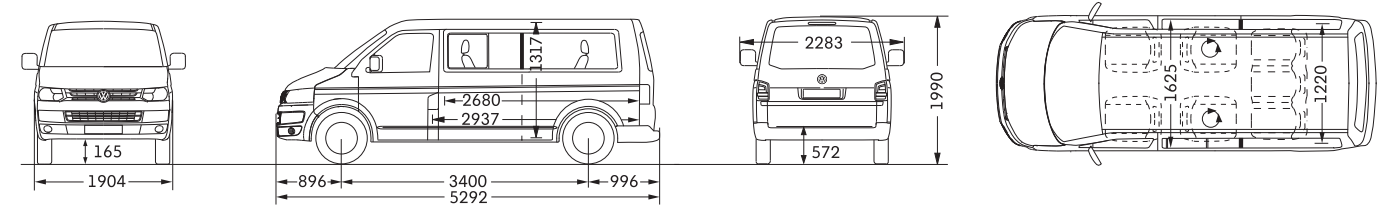

Long wheelbase.

Wheelbase		3,400	Side sliding doors	width	1,010
Passenger compartment	length	2,937		height	1,253
	width	1,625	Tailgate	width	1,446
	height	1,317		height	1,262
	area	5.0m²	Turning circle (wall to wall)		13.2m
	volume	6.7m³			
Width (between wheel housings)		1,220	Dimensions in mm unless otherwise indicated.		

The height measurements listed here may vary by ± 50mm depending on equipment fitted.

Model	Gross vehicle weight kg	Engine	Seats up to	Axle load limit front kg	Axle load limit rear kg	Trailer weight braked/unbraked¹ kg	Gross train weight kg	Unladen weight² kg	Payload² kg
SE SWB	3,000	140PS TDI	7	1,550	1,575	2,500 / 750	5,200	2,308	692
		140PS TDI DSG	7	1,550	1,575	2,500 / 750	5,300	2,320	680
		180PS BiTDI	7	1,550	1,575	2,500 / 750	5,200	2,338	662
		180PS BiTDI DSG	7	1,550	1,575	2,500 / 750	5,300	2,350	650
		180PS BiTDI 4MOTION®	7	TBC	TBC	TBC / TBC	TBC	2,456	544
SE LWB	3,080	140PS TDI	7	1,600	1,600	2,500 / 750	5,200	2,410	670
		140PS TDI DSG	7	1,600	1,600	2,500 / 750	5,300	2,422	658
		180PS BiTDI	7	1,600	1,600	2,500 / 750	5,200	2,421	659
		180PS BiTDI DSG	7	1,600	1,600	2,500 / 750	5,300	2,433	647
Executive SWB	3,000	140PS TDI	7	1,550	1,575	2,500 / 750	5,200	2,340	660
		140PS TDI DSG	7	1,550	1,575	2,500 / 750	5,300	2,352	648
		180PS BiTDI	7	1,550	1,575	2,500 / 750	5,200	2,365	635
		180PS BiTDI DSG	7	1,550	1,575	2,500 / 750	5,300	2,377	623
		180PS BiTDI 4MOTION®	7	TBC	TBC	TBC / TBC	TBC	2,483	517

Trailer nose weight is 100kg.

Roof load limit is: maximum 150kg (with 4 roof bars)
maximum 100kg (with 2 roof bars)

Tailgate load limit is maximum 75kg.

¹ For 12% gradient.

² Unladen weight and payload includes approximately 90% fuel load and 75kg for driver.

Payload = gross vehicle weight - unladen weight.