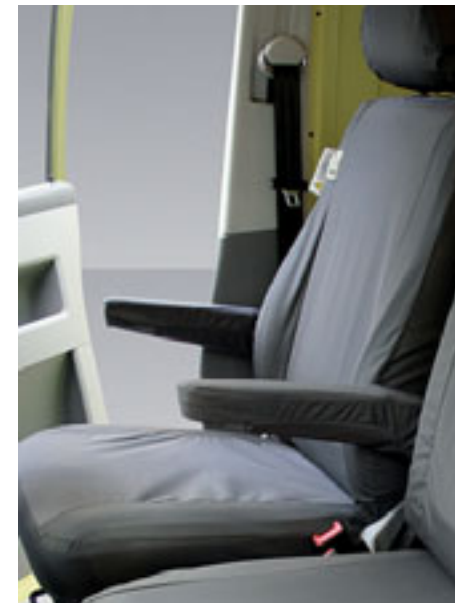

Protection.

Waterproof seat covers.
Protect your seats from wet and dirt with these removable waterproof seat covers.

Available for driver and passenger seats only and driver and passenger seats, twin rear bench and single rear passenger seat.