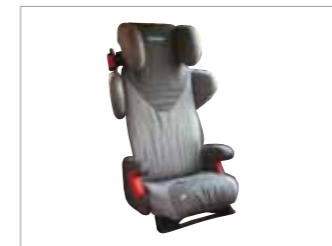

5. Recaro Start child seat* Groups 1, 2 & 3

Fully adjustable forward facing child seat that can be fitted in the front or rear seats. A range of other accessories to complement the seat and increase child comfort is also available.