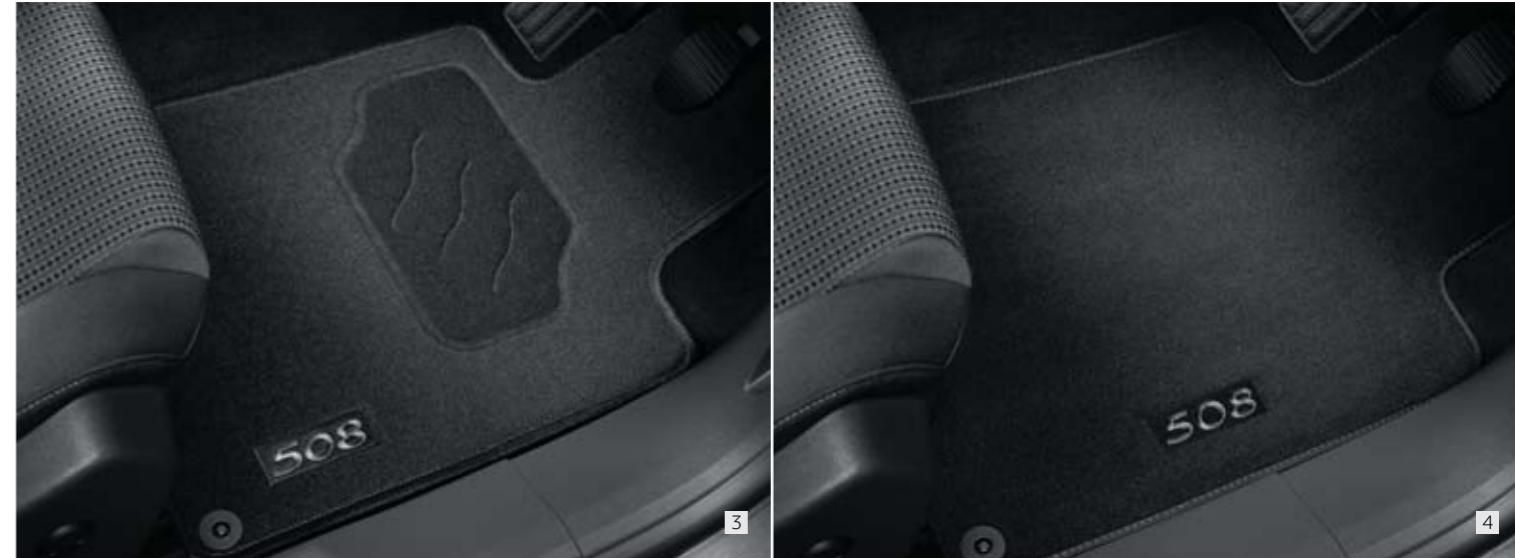

3 Standard carpet mat set

4 Velour carpet mat set

Door sill protectors

Available in a range of finishes these PVC door sill protectors combine an attractive appearance with effective protection of the sill panels.