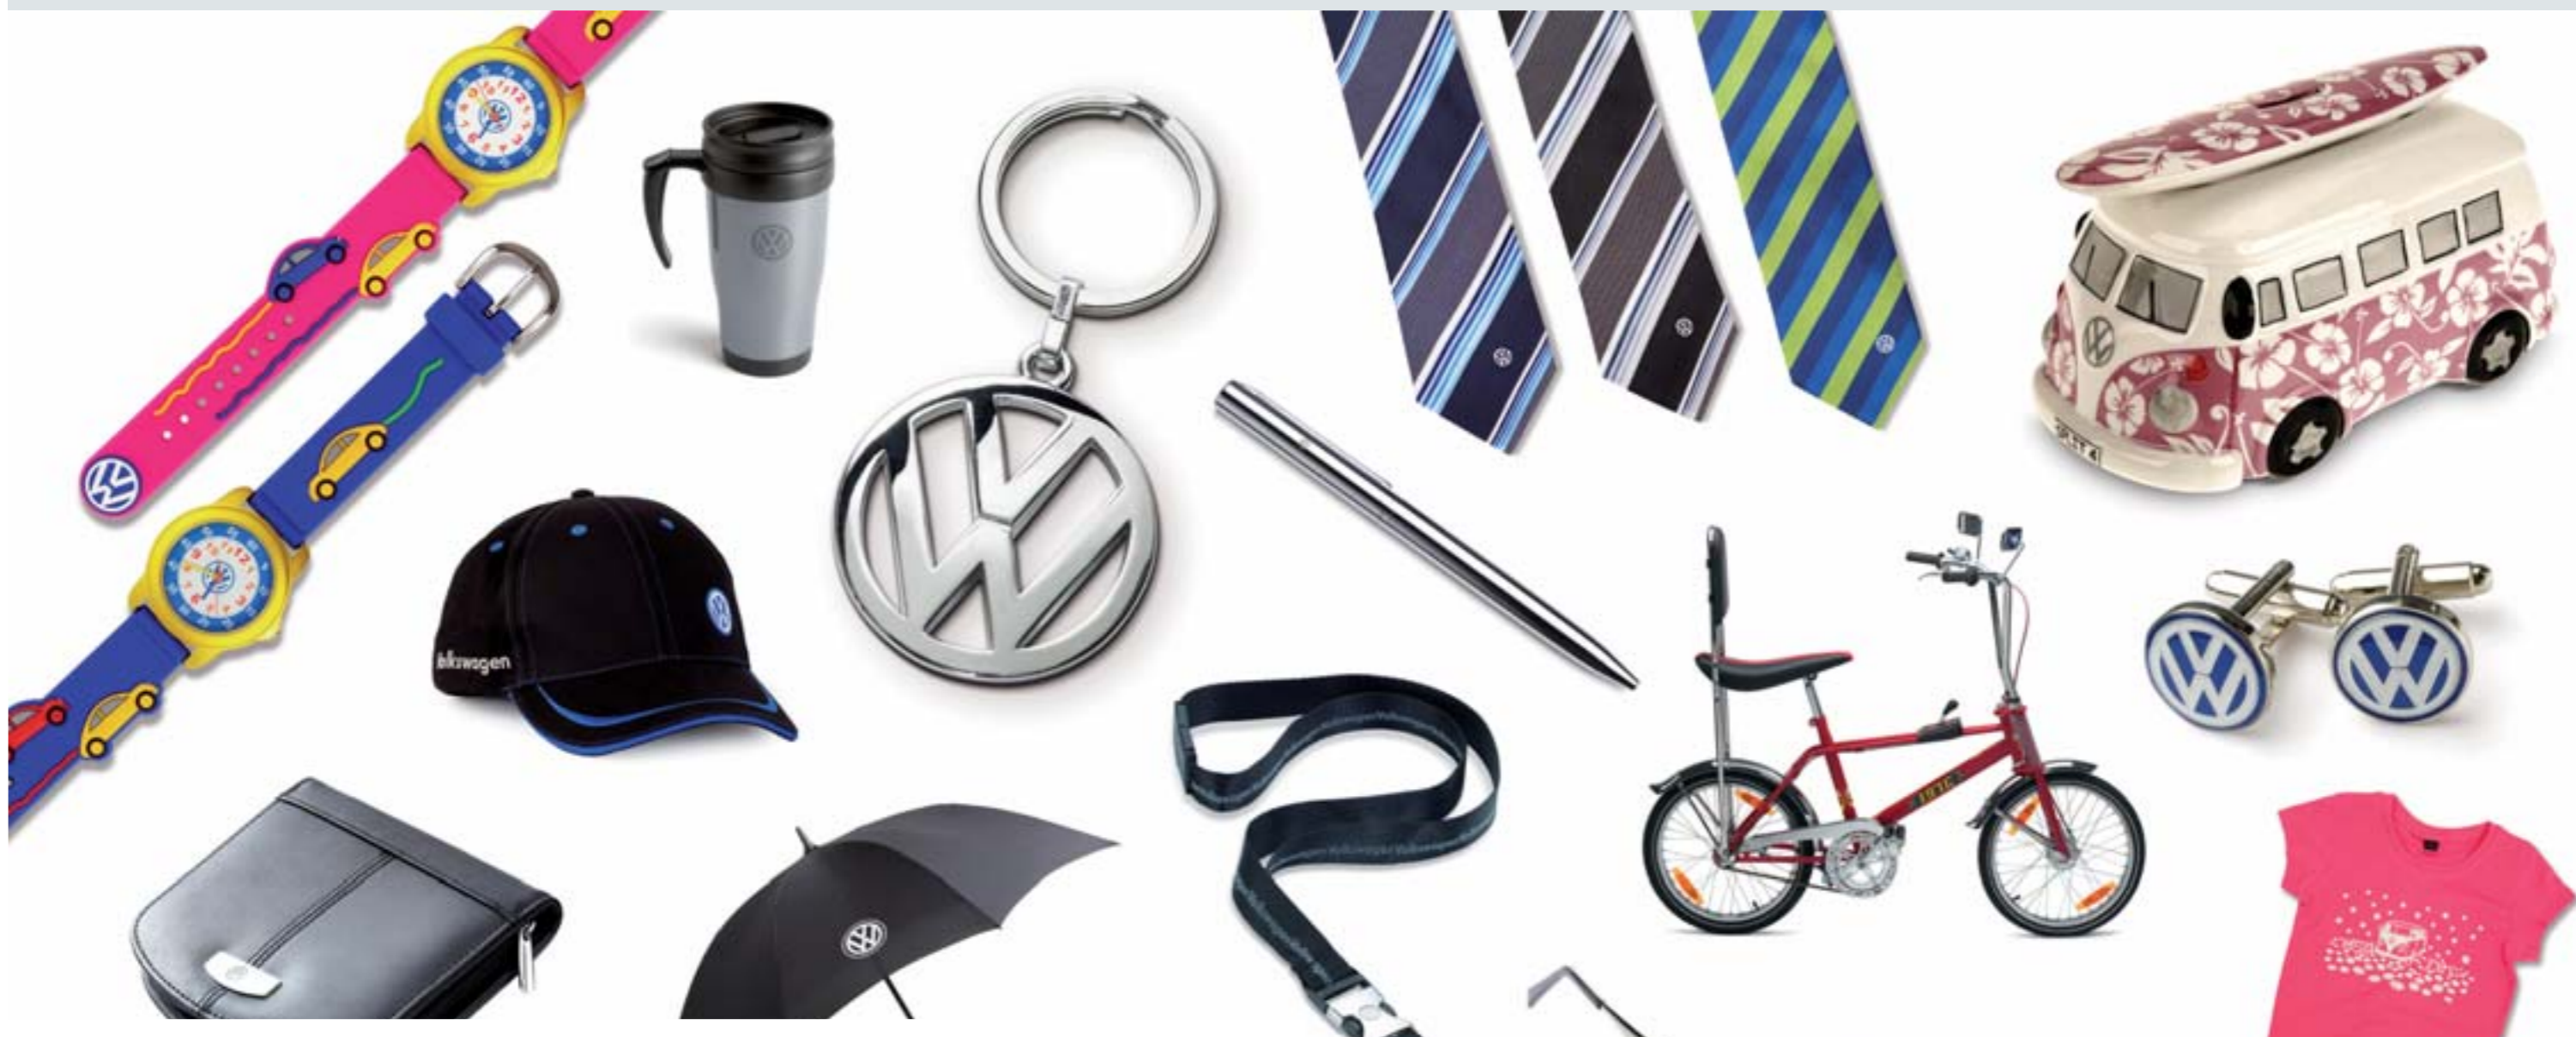

The Volkswagen Merchandise shop

Designed with you in mind.

Your Tiguan fits into your life seamlessly, and so too will our quality range of lifestyle merchandise. From clothing to sunglasses, key rings to model cars, there's something to suit everyone; and of course, each is designed to the highest Volkswagen standards.

*Find the perfect item of merchandise that says the most about you!
Ask a member of staff about the full range of Volkswagen merchandise today,
or visit www.volkswagenmerchandise.co.uk*