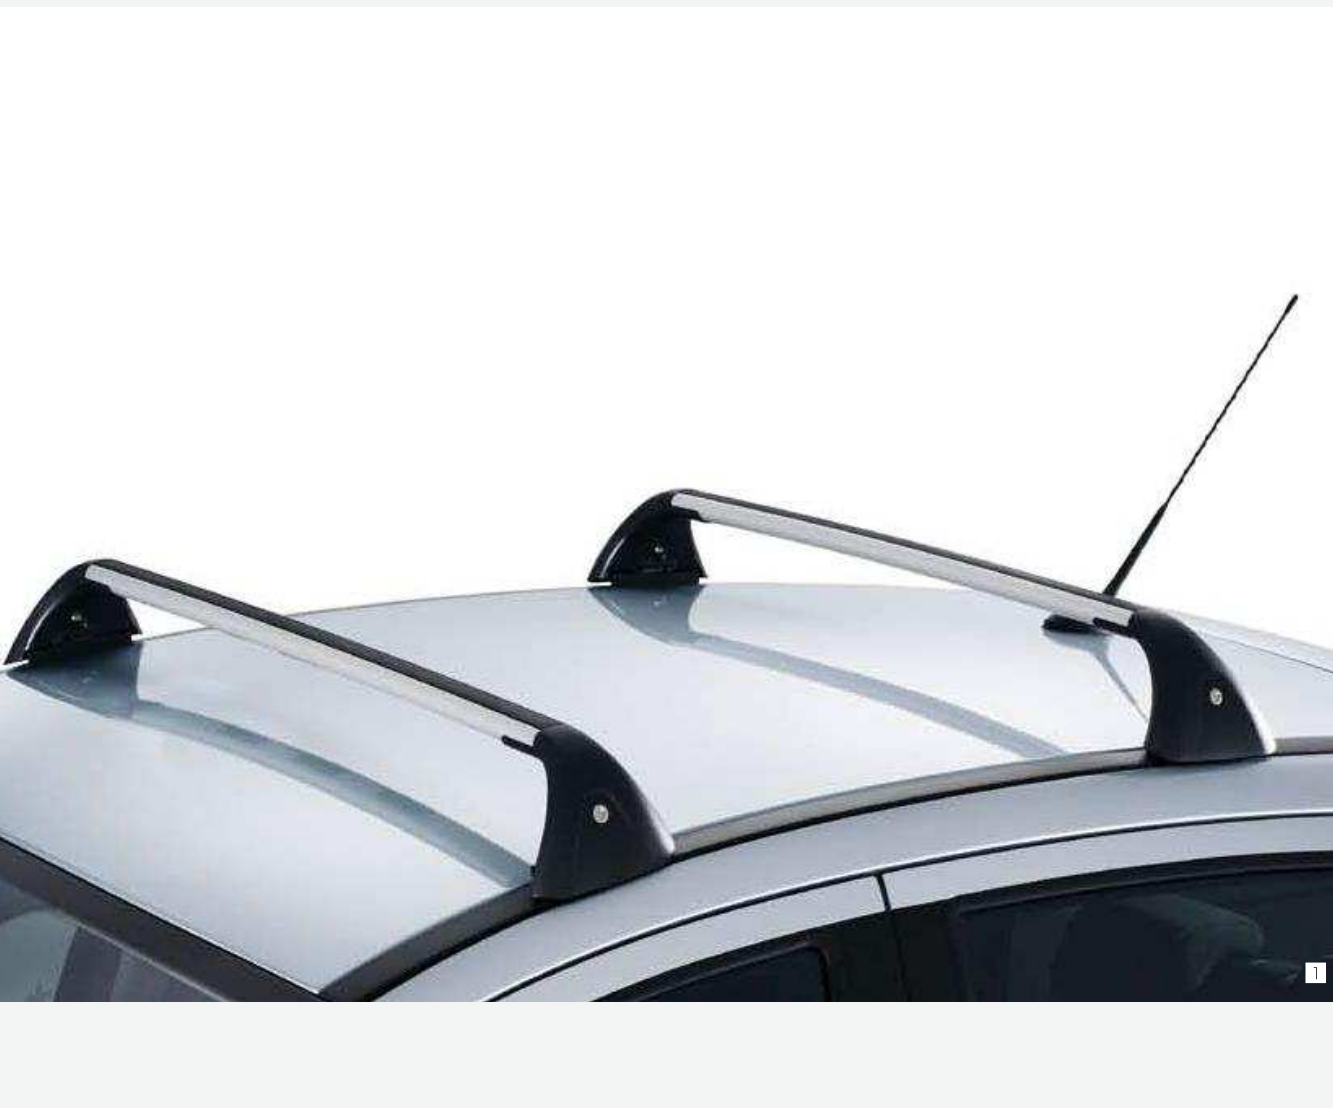

STYLISH AND PRACTICAL

Increase your vehicle's luggage capacity with our range of carrying equipment all rigorously tested to the highest standards.

1