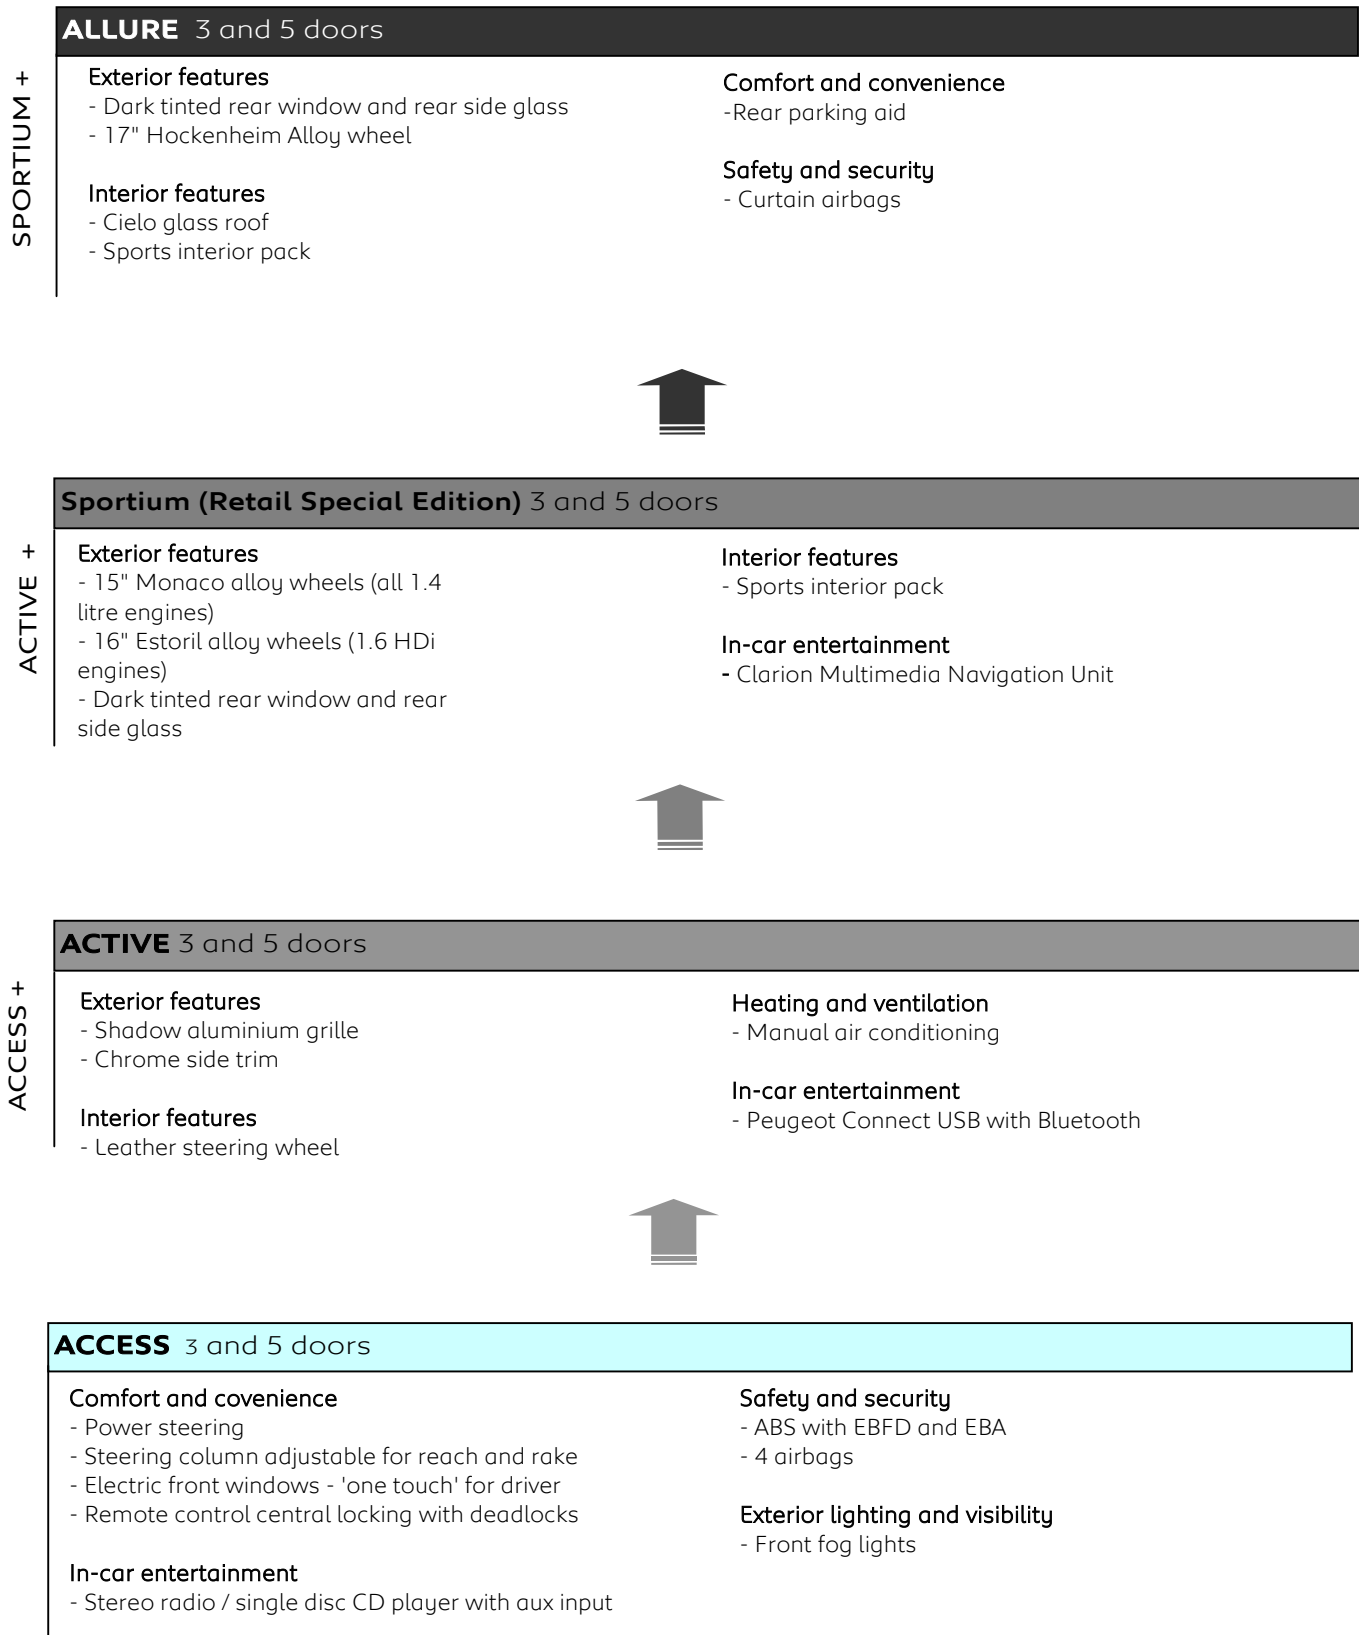

PEUGEOT
207 hatch

**PRICES, EQUIPMENT AND
TECHNICAL SPECIFICATIONS**
2012 Model Year - EFFECTIVE 1st NOVEMBER 2011

PEUGEOT

1.1 CHOOSE YOUR SPECIFICATION

1.2 CHOOSE YOUR SPECIFICATION

OXYGO Models are designed to produce the lowest CO2 emissions possible within the range.