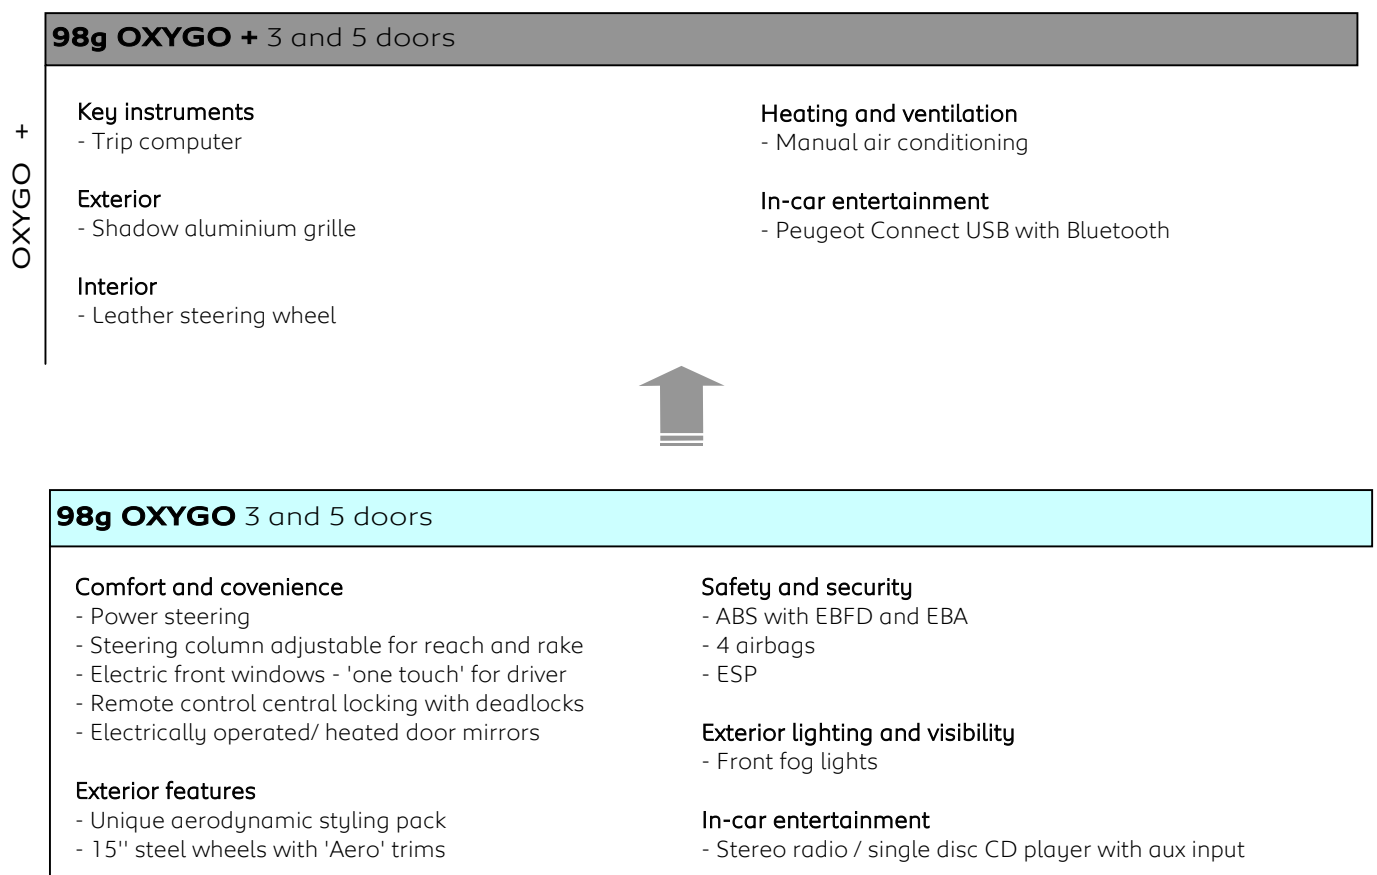

1.2 CHOOSE YOUR SPECIFICATION

OXYGO Models are designed to produce the lowest CO2 emissions possible within the range.

This is achieved by using a combination of efficient engine technologies, energy saver tyres and special aerodynamic styling.

Thanks to this attention to detail, OXYGO versions not only benefit from a low CO2 output, but also from other fiscal benefits, such as being exempt from London Congestion charging.