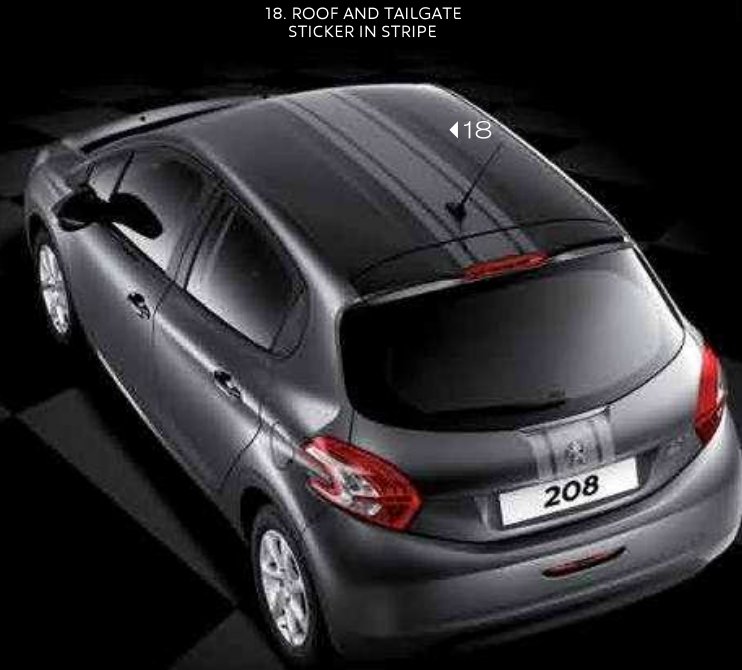

LIGNE 'S' IN CHEQUERED

Add real sports appeal to your 208's stylish looks with our range of 'Chequered' accessories, dynamically designed to offer the ultimate in sports styling.

13. CHEQUERED ROOF STICKER

LIGNE 'S' IN STRIPE

These bold body stripes give your 208 the distinctive motorsport look of high performance.

18. ROOF AND TAILGATE STICKER IN STRIPE

15. DOOR MIRROR COVERS

For a complete look, match the exterior decals with the side door mirror covers. Available and sold separately.