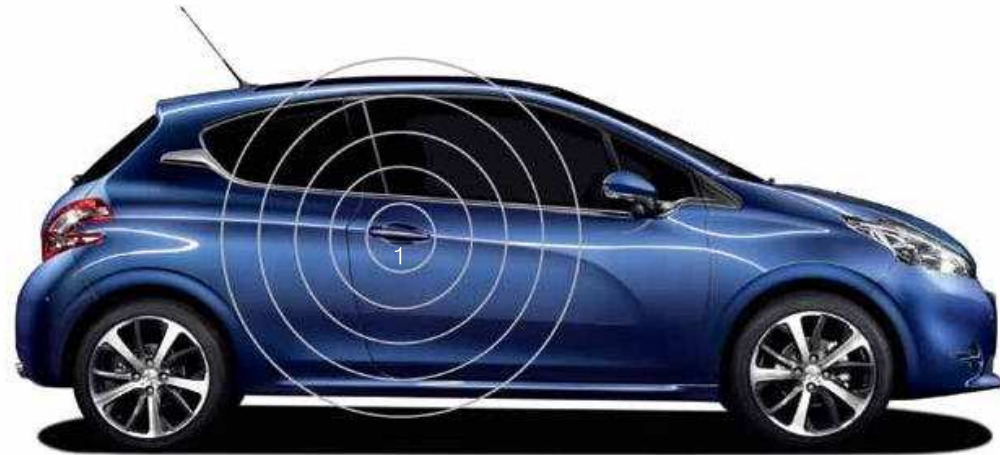

6. SIDE RUBBING STRIPS

To protect your 208 from minor car park knocks or scrapes.

▲ 8. DOOR SILL PROTECTORS

Available in a range of finishes these door sill protectors combine an attractive appearance with effective protection of the sill panels.

SAFETY & SECURITY

As a responsible driver you'll want to equip your 208 to enable you to drive with complete peace of mind.

1. ANTI-INTRUSION ALARM

Protection of the boot, doors and bonnet, plus ultrasonic protection of the passenger compartment.