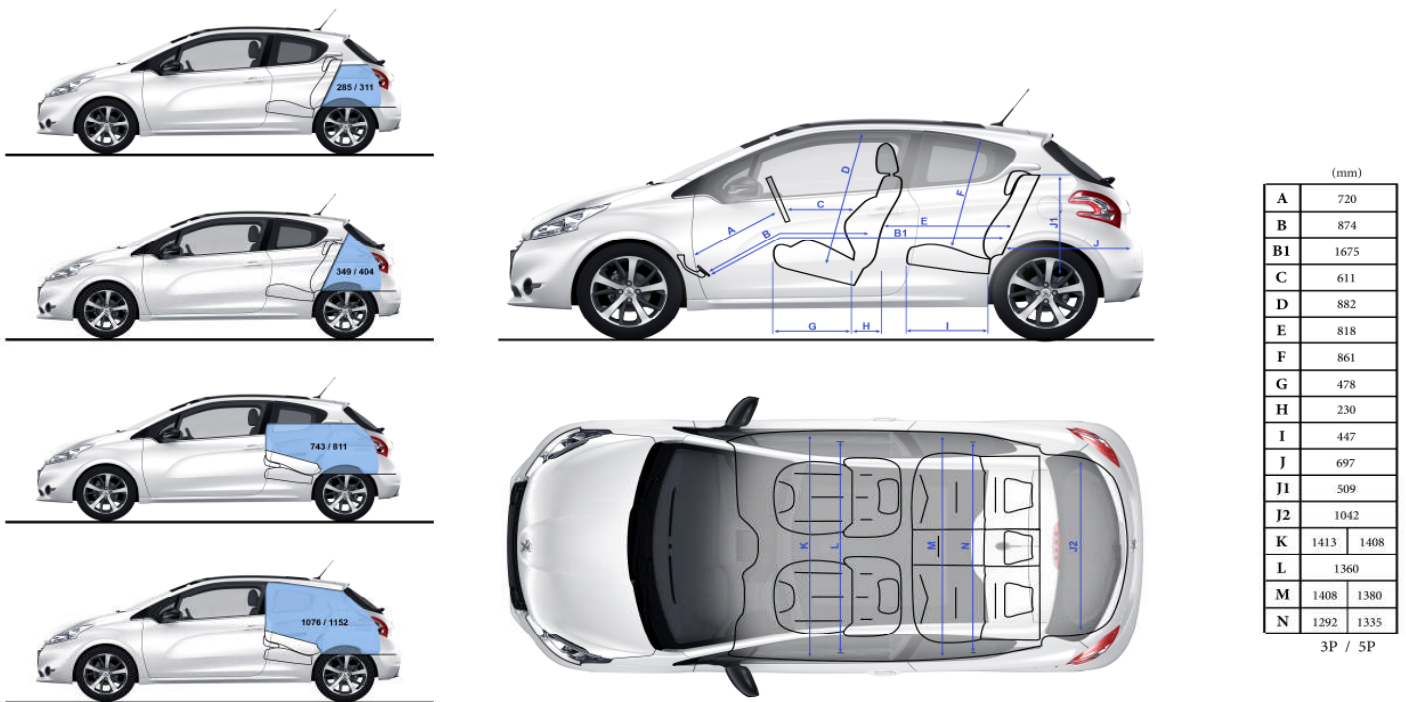

Interior Dimensions (mm)