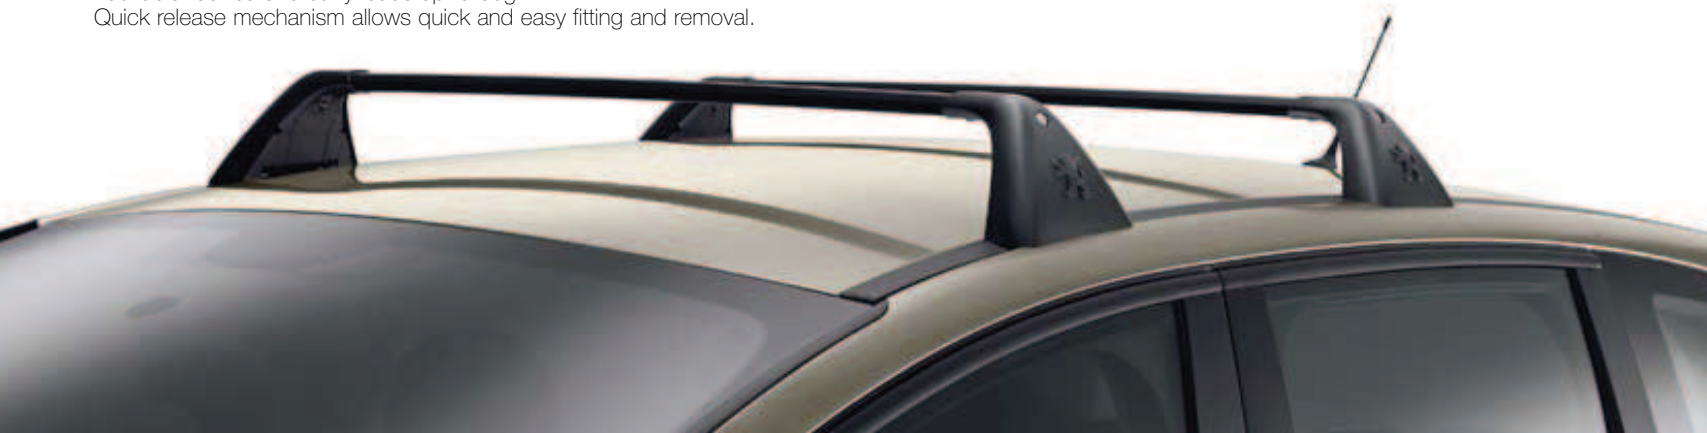

# MAKE THE MOST OF YOUR LEISURE TIME

Your leisure time is precious so make the most of it with our range of accessories designed to transport your luggage and equipment in complete safety.

**1 Ski-carrier**  
A range of lockable ski carriers allowing the carriage of up to 6 pairs of skis. Can also be used to secure snowboards (depending on model)

**2 Luggage boxes**  
A practical and stylish way to increase your vehicles luggage capacity. Available in a range of sizes to suit your individual needs.

**Transverse roof bars**  
Lockable roof bars to carry loads up to 65g. Quick release mechanism allows quick and easy fitting and removal.