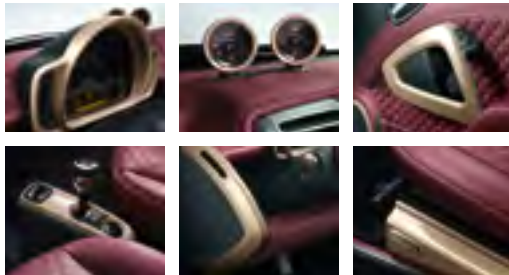

3 Interior colour package (optional)

The perfect addition to the tailor made colour package, continuing the exterior colour on the interior accent trim parts and contrast components.