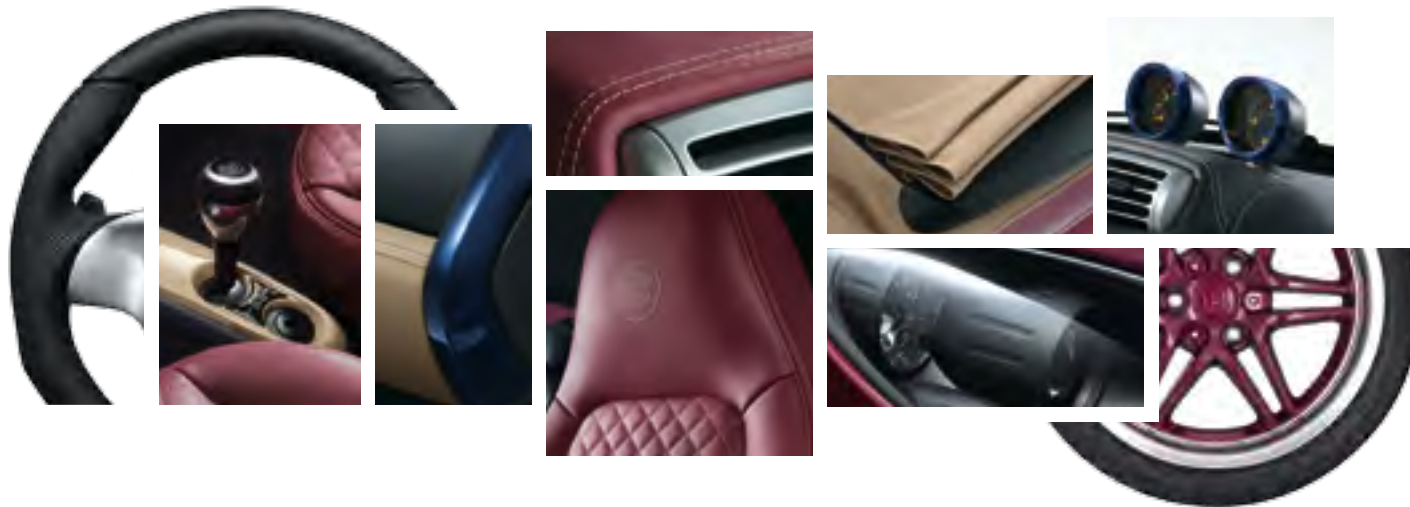

## >> Not just any smart. My smart. smart BRABUS tailor made.

Anything but conventional: the smart BRABUS tailor made individualisation programme enables you to personalise your smart fortwo to suit your own style and taste, turning it into a truly unique car that expresses your individuality.

The customisation packages from smart BRABUS tailor made make it easy for you to make the right choice from the endless possibilities. Choose at least one of two introductory packages from smart BRABUS tailor made – the exterior colour package or the interior leather package – and then you can customise your smart fortwo to your heart's desire with additional packages and details.

## >> Modesty is a virtue.

And less can sometimes be more.

Variety is the name of the game with smart BRABUS tailor made. But this doesn't mean that you have to make lots of changes to your smart fortwo to achieve an individual look. The configuration example of this smart fortwo pulse coupé shows that it doesn't take much to achieve a big impact. The starting point for customisation is the tailor made leather package in the interior. Headlamps with titanium-coloured surrounds, BRABUS side skirts and a BRABUS front spoiler lip are exterior features that emphasise the sporty character of the pulse.