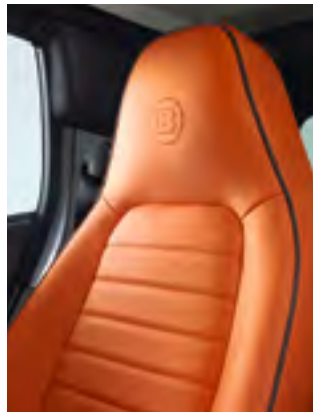

#### > **tailor made leather package.**

Beige leather with dark blue stitching on the kneepad and beige stitching on the black leather-covered instrument panel

#### > **Special stitching option: customised seam line.**

Double horizontal stitching in dark blue on the seats

#### > **Interior colour package.**

Accent and contrast components and BRABUS seat console trim painted in midnight blue metallic

## >> Show off your sporty side. For a powerful and dynamic look.

The smart fortwo pulse cabrio in this equipment example places the focus on a powerful, sporty appearance. The basis for this is the tailor made interior colour package with gunmetal metallic paintwork and the tailor made leather package in mandarin. On the exterior, headlamps with titanium-coloured surrounds and gleaming black alloy wheels lend the vehicle a perfect sporty look. Brilliant mandarin in the interior makes a striking statement – accentuated by contrast components in gunmetal metallic.