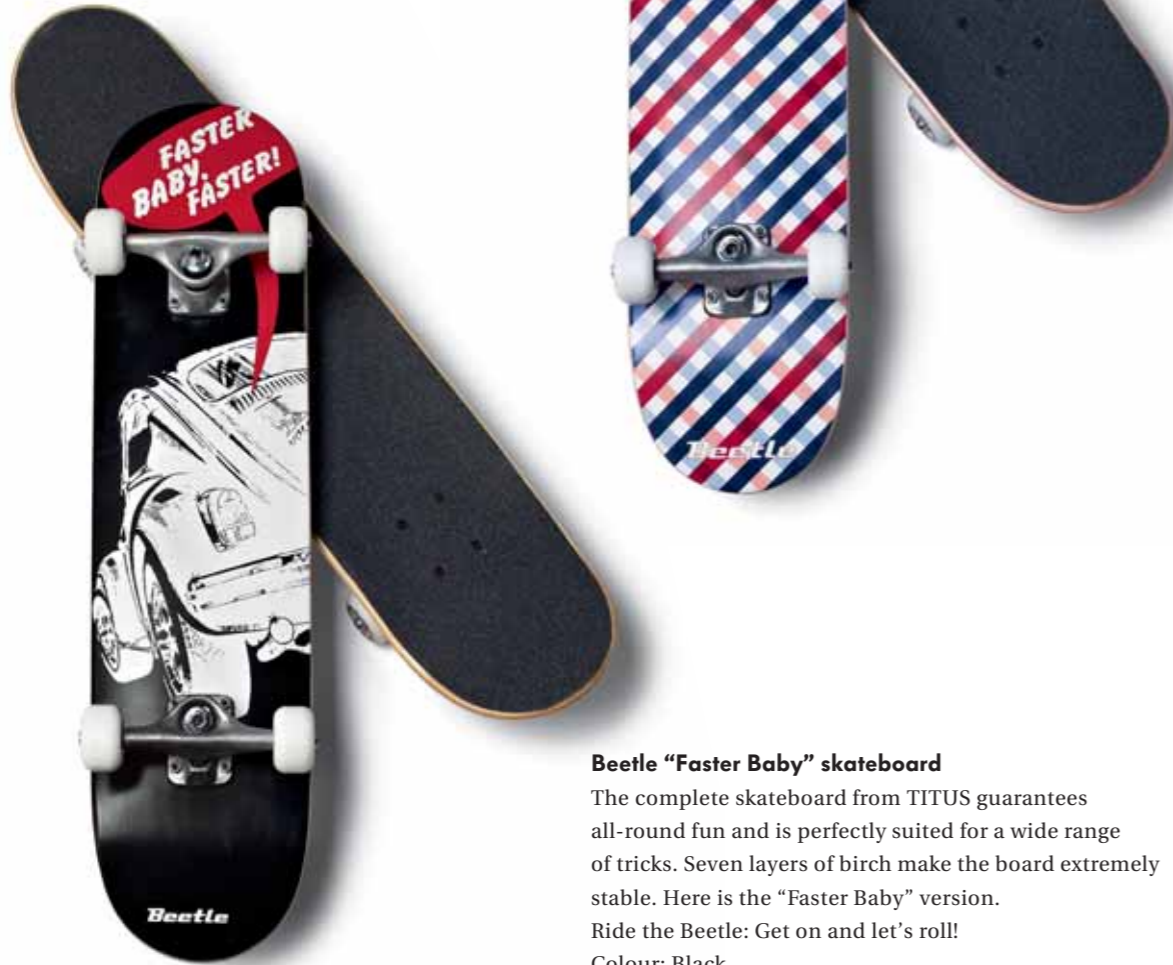

So: Get on and rock the halfpipe!

Axles: TITUS raw.

Bushings: 89A (Durometer).

Colour: Black.

Materials: Seven layers of birch wood.

Length: 80cm.

Weight: 2.6kg.

Part number 5C0 050 530 A 084

£80.00

**Beetle “Faster Baby” skateboard**

The complete skateboard from TITUS guarantees all-round fun and is perfectly suited for a wide range of tricks. Seven layers of birch make the board extremely stable. Here is the “Faster Baby” version.