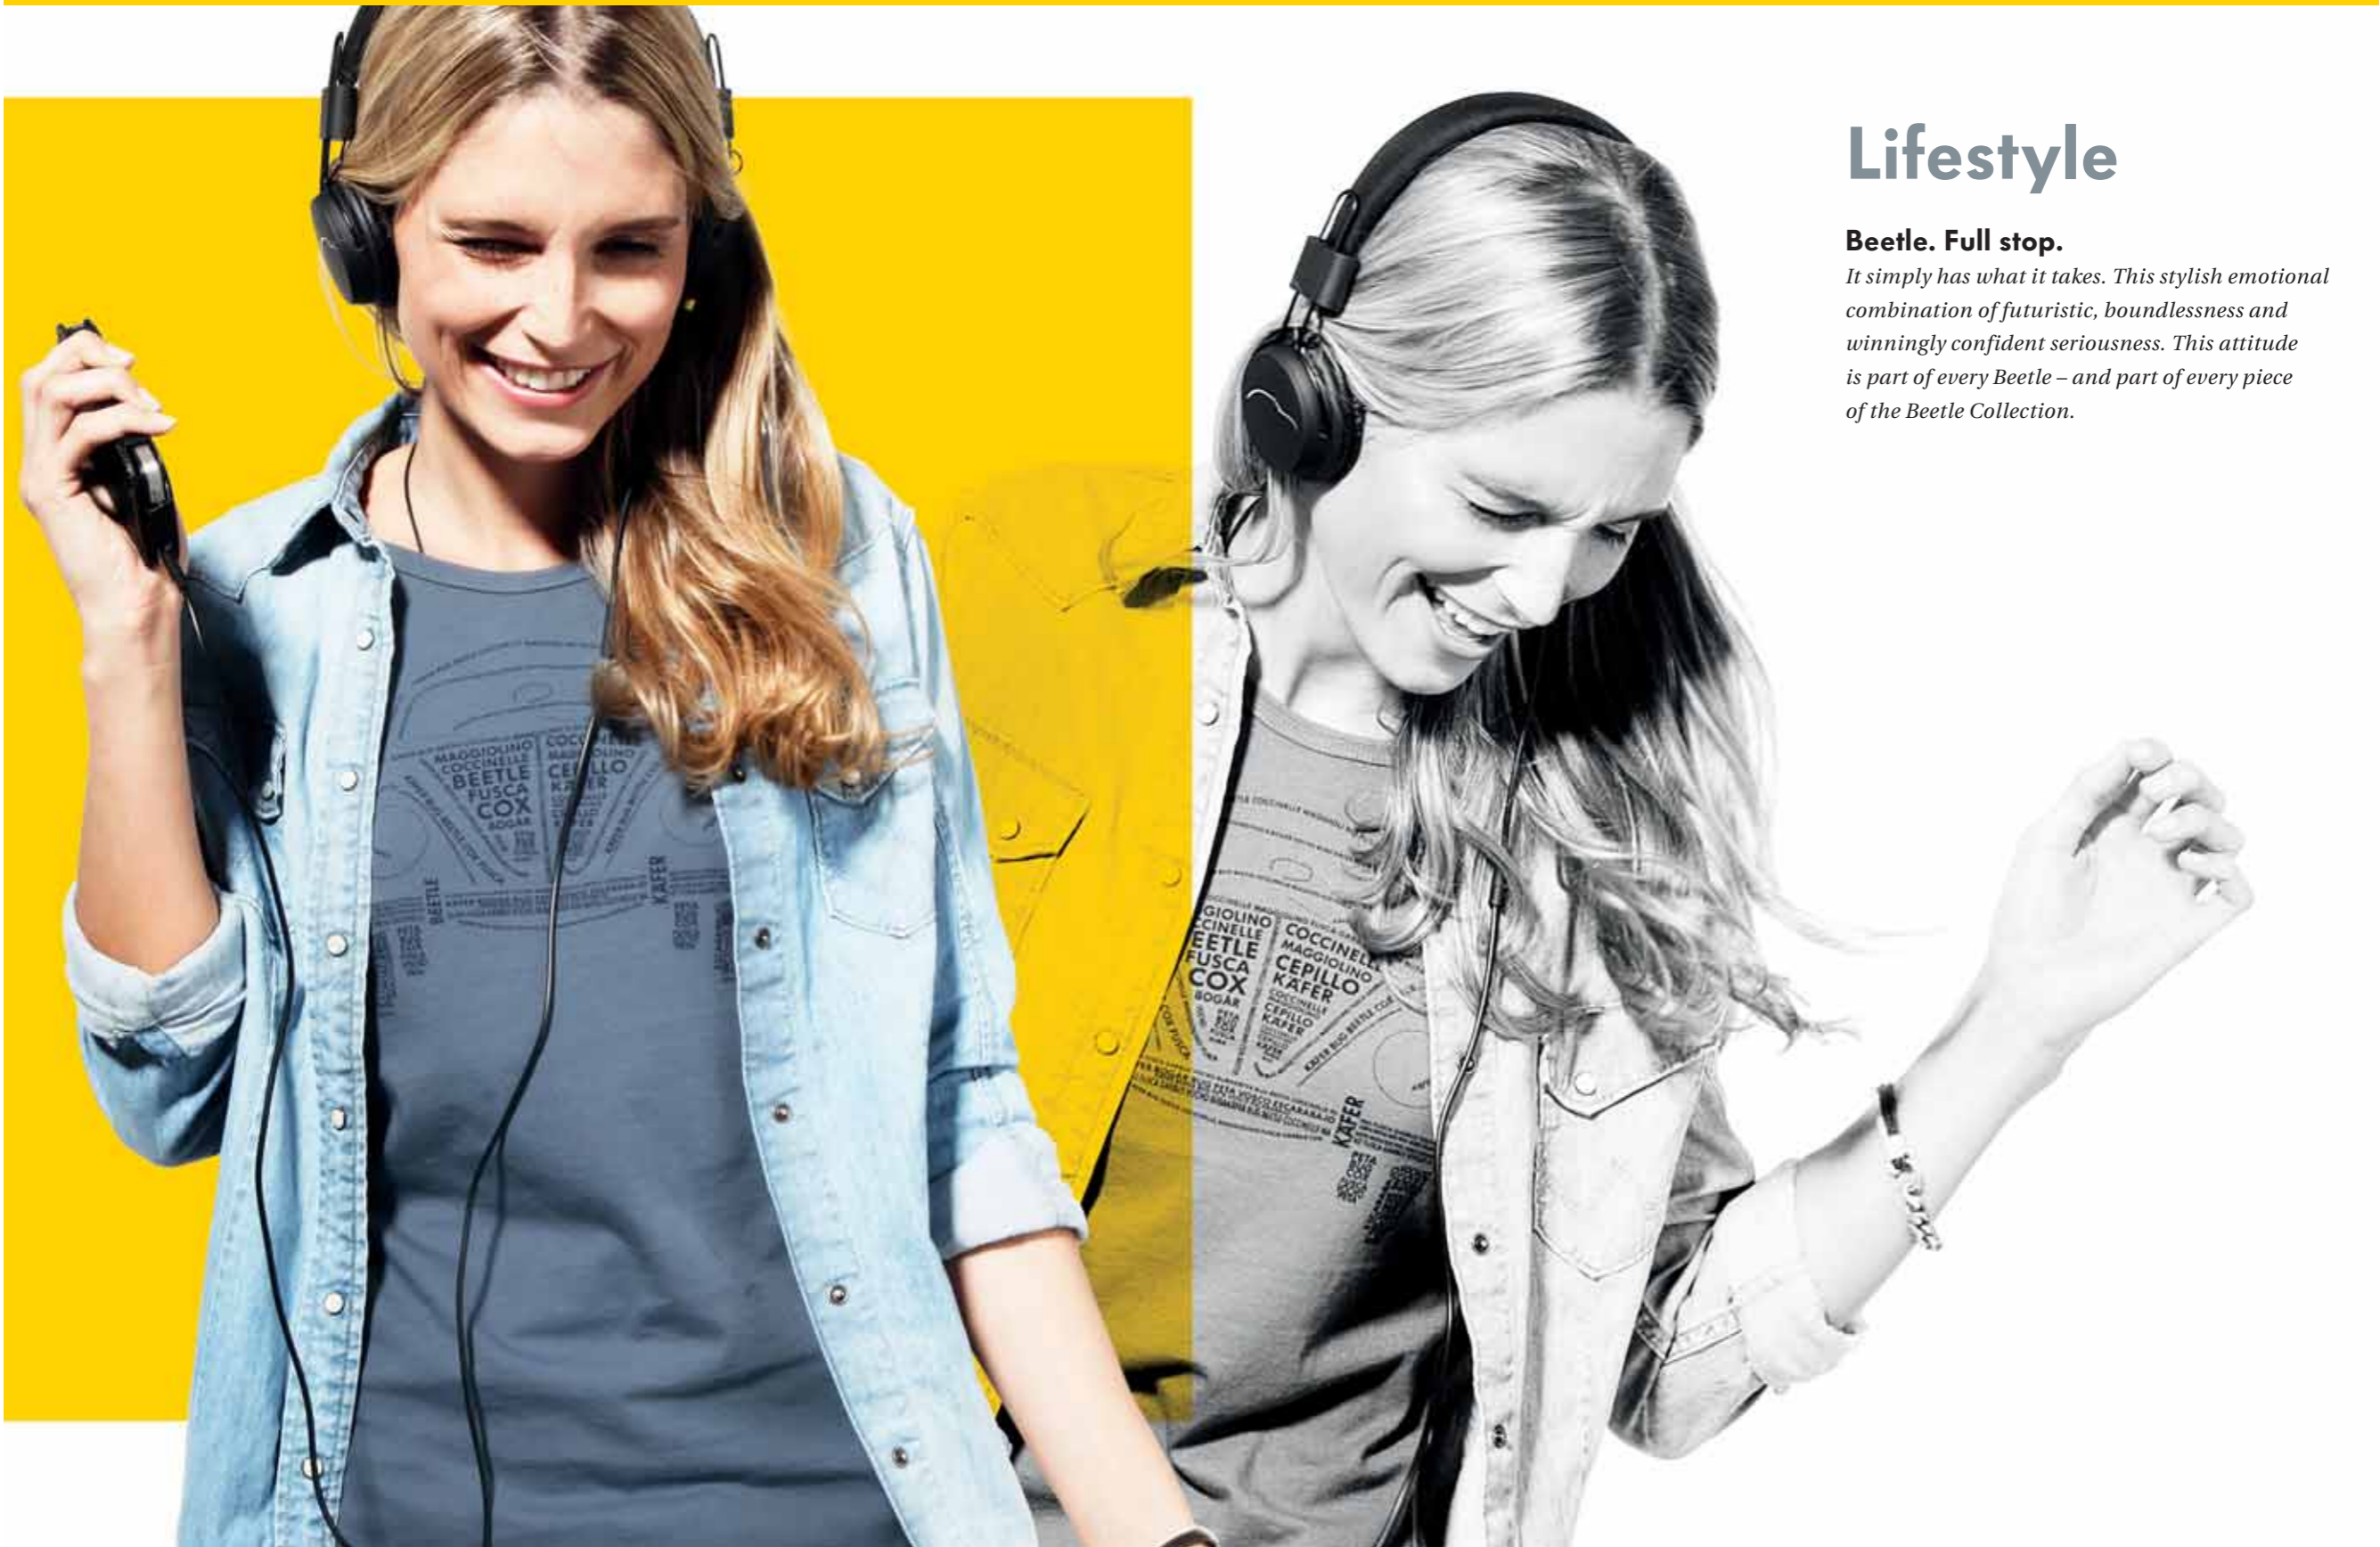

Lifestyle

Beetle. Full stop.

It simply has what it takes. This stylish emotional combination of futuristic, boundlessness and winningly confident seriousness. This attitude is part of every Beetle – and part of every piece of the Beetle Collection.