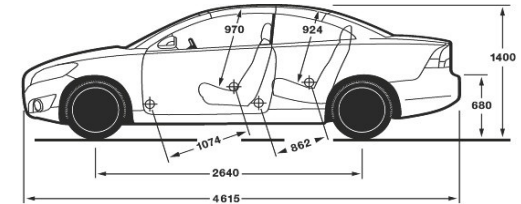

Notes

The weight of the vehicle will influence the level of CO₂ emitted and as a result, vehicles with higher levels of specification and factory fit options may emit higher levels of CO₂. However, vehicle tax is paid according to the weight and CO₂ emissions of the standard vehicle, as published in this price list.

A weighbridge must be used to determine specific weights. Data valid for manual transmission unless specified.

Auto = Geartronic Automatic Transmission

Some of the information in this price list may not be correct due to product changes which may have occurred since it was printed. Some of the equipment described or shown may now be available only at extra cost. Before ordering, please ask your Volvo dealer for the latest information. The manufacturer reserves the right to make changes at any time, without notice, to prices, colour, materials, specifications and models. Volvo Car UK Limited, Globe Park, Marlow, Buckinghamshire, SL7 1YQ.

LUGGAGE COMPARTMENT	
Volume - roof up, litres	404
Volume - roof down, litres	200