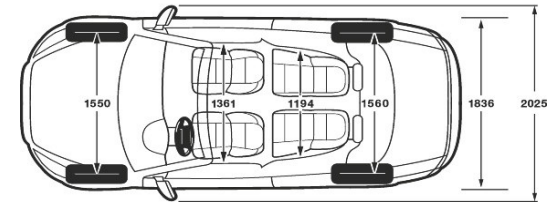

Notes

The weight of the vehicle will influence the level of CO₂ emitted and as a result, vehicles with higher levels of specification and factory fit options may emit higher levels of CO₂. However, vehicle tax is paid according to the weight and CO₂ emissions of the standard vehicle, as published in this price list.

A weighbridge must be used to determine specific weights. Data valid for manual transmission unless specified.

Auto = Geartronic Automatic Transmission

Some of the information in this price list may not be correct due to product changes which may have occurred since it was printed. Some of the equipment described or shown may now be available only at extra cost. Before ordering, please ask your Volvo dealer for the latest information. The manufacturer reserves the right to make changes at any time, without notice, to prices, colour, materials, specifications and models. Volvo Car UK Limited, Globe Park, Marlow, Buckinghamshire, SL7 1YQ.

LUGGAGE COMPARTMENT	
Volume - roof up, litres	404
Volume - roof down, litres	200