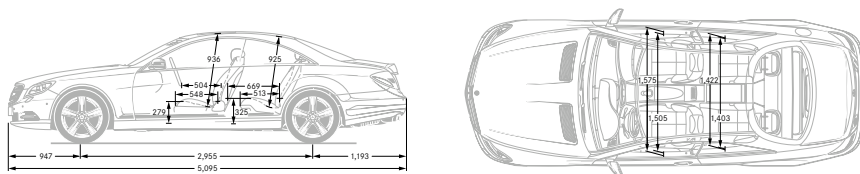

Technical specifications

		Petrol engines		
		CL 500	CL 63 AMG	CL 65 AMG
Model				
Engine				
Capacity	cc	4,663	5,461	5,980
Arrangement/cylinders/valves		V/8/32	V/8/32	V/12/36
Power ¹	hp (kW) at rpm	435 (320)/5,250	544 (400)/5,250-5,750 [571 (420)/5,500] ²	630 (463)/4,600-5,000
Torque ¹	Nm at rpm	700/1,800-3,500	800/2,000-4,500 [900/2,250-3,750] ²	1,000/2,300-4,300
Transmission				
5-speed automatic		-	-	●
7G-Tronic Plus 7-speed automatic		●	-	-
AMG MCT 7-speed automatic		-	●	-
Performance				
Acceleration 0-62 mph	sec	4.9	4.5 [4.4] ²	4.4
Top speed	mph	155 ³	155 ³ [186] ²	155 ³