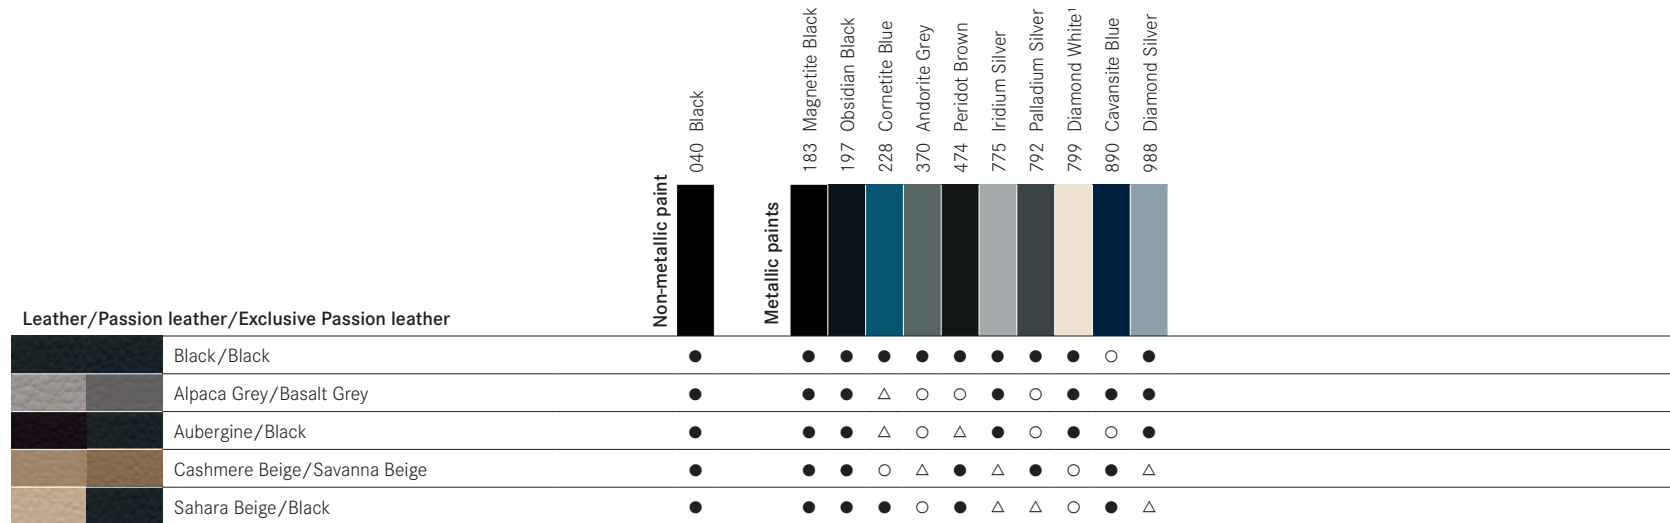

Combination options

● Recommended   ○ Possible   △ Not recommended   ¹Optional   Please note that, owing to limitations of the printing process, paint colours may differ from those shown