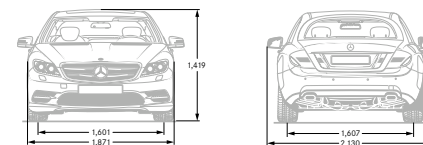

Technical specifications

		Petrol engines		
		CL 500	CL 63 AMG	CL 65 AMG
Model				
Engine				
Capacity	cc	4,663	5,461	5,980
Arrangement/cylinders/valves		V/8/32	V/8/32	V/12/36
Power¹	hp (kW) at rpm	435 (320)/5,250	544 (400)/5,250-5,750 [571 (420)/5,500]²	630 (463)/4,600-5,000
Torque¹	Nm at rpm	700/1,800-3,500	800/2,000-4,500 [900/2,250-3,750]²	1,000/2,300-4,300
Transmission				
5-speed automatic		-	-	●
7G-Tronic Plus 7-speed automatic		●	-	-
AMG MCT 7-speed automatic		-	●	-
Performance				
Acceleration 0-62 mph	sec	4.9	4.5 [4.4]²	4.4
Top speed	mph	155³	155³ [186]²	155³