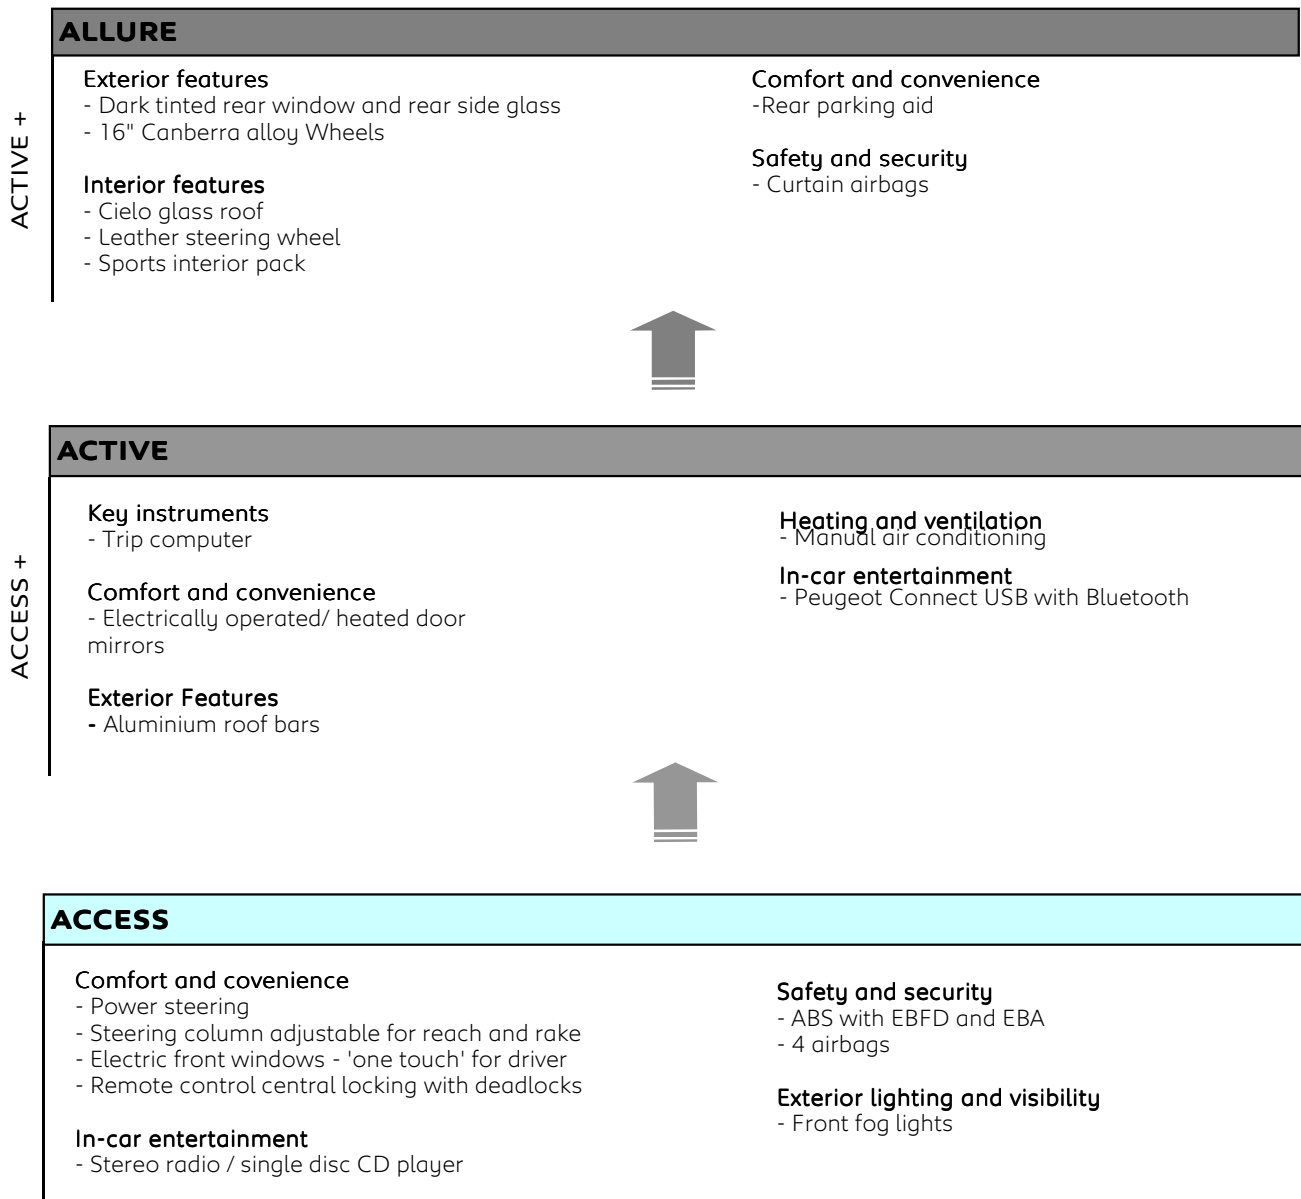

1. CHOOSE YOUR SPECIFICATION

2. CHOOSE YOUR VERSION

Manufacturer's recommended retail prices Peugeot 207 SW price list

	ENGINE	BHP	VERSION TITRE CODE	CO2 g/km	BASIC MRRP	VAT (£)	TOTAL MRRP	ON THE ROAD MRRP
ACCESS	1.4 8V	75	1PA7 C5 CS35 70 A080	149	9,411.67	1,882.33	11,294.00	12,145.00
	1.6 HDi FAP	92	1PA7 C5 CBF5 70 A080	110	10,857.50	2,171.50	13,029.00	13,745.00
ACTIVE	1.4 Vti	95	1PA7 C5 ECB5 70 A080	137	11,007.50	2,201.50	13,209.00	14,045.00
	1.6 VTi Automatic	120	1PA7 C5 ECAL 70 A080	155	12,382.50	2,476.50	14,859.00	15,745.00
	1.6 HDi FAP	92	1PA7 C5 EBF5 70 A080	110	12,107.50	2,421.50	14,529.00	15,245.00
ALLURE	1.6 Vti	120	1PA7 C5 GCA5 70 A080	140	12,924.17	2,584.83	15,509.00	16,345.00
	1.6 VTi Automatic	120	1PA7 C5 GCAL 70 A080	155	13,715.83	2,743.17	16,459.00	17,345.00
	1.6 HDi FAP	92	1PA7 C5 GBF5 70 A080	110	13,440.83	2,688.17	16,129.00	16,845.00
	1.6 HDi FAP	112	1PA7 C5 GBM6 70 A080	114	14,149.17	2,829.83	16,979.00	17,695.00