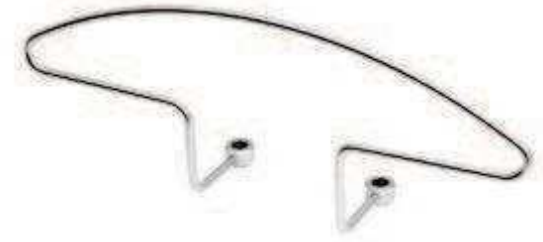

Head restraint coat hanger

This chrome effect coat hanger attaches to the rear of a front seat head restraint and provides convenient hanging space for jackets and coats low down where they can't restrict your rear vision.