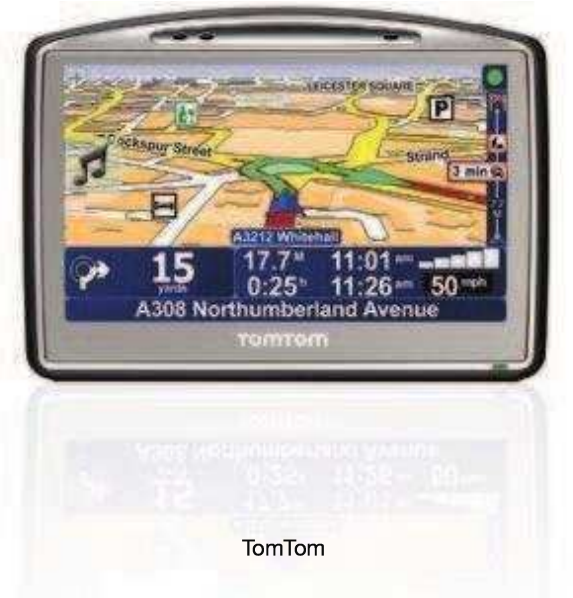

The very latest in portable navigation from TomTom. No set-up or subscription charges, simply plug in, switch on and GO. These smart, easy to use, navigation units come pre-loaded with UK and Western European mapping† and include a screen mount and in-car power lead. Entering address details could not be easier thanks to their touch screen operation and postcode navigation.