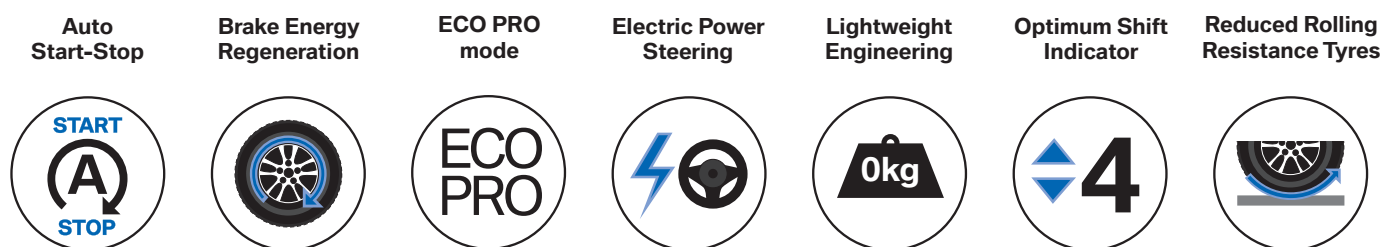

The BMW 3 Series
Touring

www.bmw.co.uk

The Ultimate
Driving Machine

THE BMW 3 SERIES TOURING.

PRICE LIST.
FROM NOVEMBER 2014.

BMW EfficientDynamics
Less emissions. More driving pleasure.

CONTENTS.

Page 1	Contents
Page 2	The BMW 3 Series Touring Introduction
Page 3	Standard Equipment Highlights – ES / SE / ED models
Page 4	Standard Equipment Highlights – Sport models
Page 5	Standard Equipment Highlights – Luxury models
Page 6	Standard Equipment Highlights – M Sport models
Page 7	Optional Equipment Highlights
Page 9	BMW Individual
Page 11	Technical Information
Page 13	Pricing Information
Page 15	BMW EfficientDynamics / Paintwork
Page 17	Upholsteries
Page 19	Packages
Page 21	Interior Trims
Page 23	Interior Trim Finishers / Transmissions / Steering and Chassis / Engine
Page 25	Safety and Technology
Page 27	Seats / Exterior Equipment / Interior Equipment
Page 31	Steering Wheels / Audio and Communication
Page 33	Light Alloy Wheels
Page 35	Supplementary Options
Page 37	Code Glossary
Page 38	BMW ConnectedDrive Services

www.bmw.co.uk

THE BMW 3 SERIES TOURING.

Go to the city in the morning, the gym in the evening and out to the countryside at the weekend. The dynamic design, incomparable handling and superb functionality of the BMW 3 Series Touring enables you to enjoy your lifestyle to the full. The innovative BMW EfficientDynamics and BMW ConnectedDrive technologies set standards in its class and invite you to rediscover the world.

BMW EFFICIENT DYNAMICS.

EfficientDynamics is BMW's award-winning programme of technologies designed to reduce CO₂ emissions and improve fuel economy, without compromising on performance or driving dynamics. These technologies are standard on every new BMW and could lower your fuel and tax costs, as well as ensure a lower benefit in kind tax rating for company car drivers. You can find out more about the benefits of BMW EfficientDynamics, as well as compare your own vehicle against any BMW 3 Series model at www.bmw.co.uk/EfficientDynamics