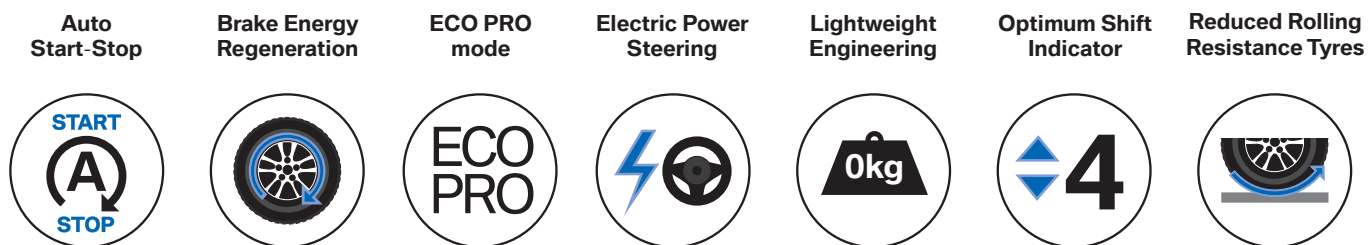

www.bmw.co.uk/4seriesconvertible

THE BMW 4 SERIES CONVERTIBLE.

In front of you, an empty road. Above you, blue sky. Every drive in the BMW 4 Series Convertible allows you to experience the irresistible feeling of freedom. Dynamic, elegant and incredibly sporty, this is a fascinating car. Regardless of whether the top is up or down, BMW designers and engineers have created a vehicle that provides an exhilarating sense of air and light. Experience the fascination of freedom. Discover the BMW 4 Series Convertible.

BMW EFFICIENT DYNAMICS.

EfficientDynamics is BMW's award-winning programme of technologies designed to reduce CO₂ emissions and improve fuel economy, without compromising on performance or driving dynamics. These technologies are standard on every new BMW and could lower your fuel and tax costs, as well as ensure a lower benefit in kind tax rating for company car drivers. You can find out more about the benefits of BMW EfficientDynamics, as well as compare your own vehicle against any BMW 4 Series model at www.bmw.co.uk/EfficientDynamics