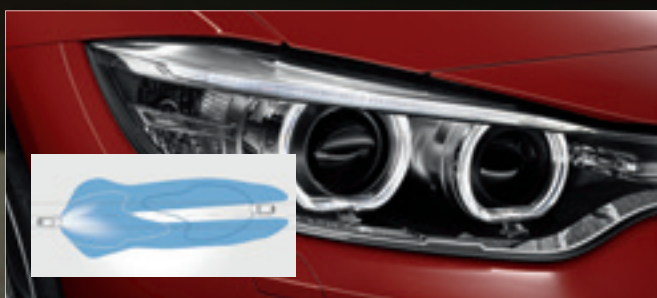

ADAPTIVE HEADLIGHTS.

Provide an advanced headlight system that intelligently adapts the beam distribution according to the traffic conditions. The left and right headlights are controlled independently enabling light to be channelled around or away from other vehicles.

- Enhanced safety due to improved road visibility
- Fully autonomous system so you can relax and focus on the road ahead
- The system works at various speeds and light conditions

See page 21