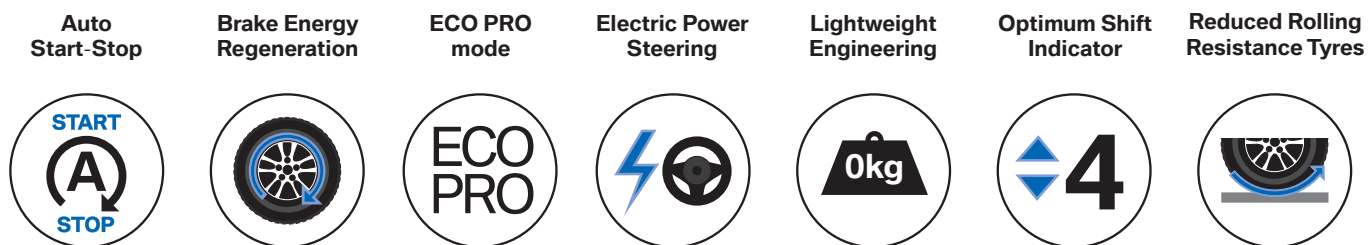

www.bmw.co.uk/4seriescoupe

THE BMW 4 SERIES COUPÉ.

The broad stance of an athlete with the elegance of a coupé – the BMW 4 Series Coupé combines compelling sportiness with irresistible design for a driving experience which is never less than amazing. Innovative BMW EfficientDynamics technologies such as Auto Start-Stop and ECO PRO mode are included as standard on all models with the Aero Curtain and Air Breather not only enhancing the sporty look but also improving aerodynamics. Discover a new dimension of driving pleasure; discover the BMW 4 Series Coupé.

BMW EFFICIENT DYNAMICS.

EfficientDynamics is BMW's award-winning programme of technologies designed to reduce CO₂ emissions and improve fuel economy, without compromising on performance or driving dynamics. These technologies are standard on every new BMW and could lower your fuel and tax costs, as well as ensure a lower benefit in kind tax rating for company car drivers. You can find out more about the benefits of BMW EfficientDynamics, as well as compare your own vehicle against any BMW 4 Series model at www.bmw.co.uk/EfficientDynamics