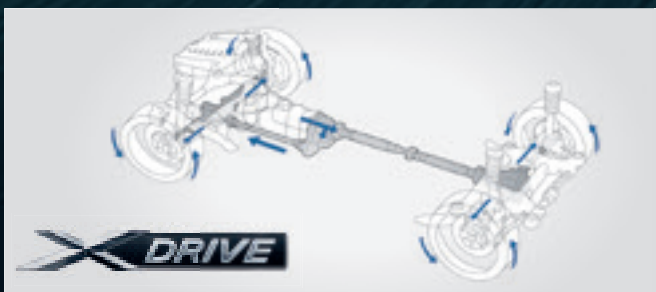

xDRIVE.

The intelligent all-wheel drive system from BMW adapts perfectly to the most challenging road conditions.

- Delivers maximum traction and driving pleasure on all road surfaces
- Flexibly distributes torque to the front and rear axles as necessary
- Recognises and immediately responds to oversteer and understeer