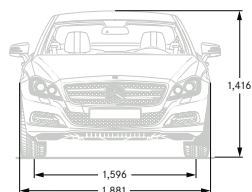

Model	Diesel engines		Petrol engines		
		CLS 250 CDI	CLS 350 CDI	CLS 350	CLS 63 AMG

Insurance

Group rating	43	46	44	50

Insurance ratings may vary depending on model line and specification. Please refer to <http://www.thatcham.org/abigroupating/> for further details

¹Figures according to Directive 80/1269/EEC in the currently applicable version

²Electronically limited

³All figures are based on a standard specification with the smallest tyre size

⁴The choice of wheels and transmission may affect CO₂ emissions and corresponding Road Fund Licence

⁵EUDC: extra-urban driving cycle. Testing procedures adhere to EU Directive 93/116

The figures on pages 54–56 are correct at time of going to print. Please refer to the government website for latest data – <http://www.dft.gov.uk/vca>

All measurements in millimetres. The dimensions shown are mean values and apply to standard-specification, unladen vehicles