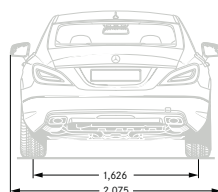

Model	Diesel engines		Petrol engines		
		CLS 250 CDI	CLS 350 CDI	CLS 350	CLS 63 AMG

Insurance

Group rating	43	46	44	50

Insurance ratings may vary depending on model line and specification. Please refer to <http://www.thatcham.org/abigroupating/> for further details

¹Figures according to Directive 80/1269/EEC in the currently applicable version

²Electronically limited

³All figures are based on a standard specification with the smallest tyre size

⁴The choice of wheels and transmission may affect CO₂ emissions and corresponding Road Fund Licence

⁵EUDC: extra-urban driving cycle. Testing procedures adhere to EU Directive 93/116

The figures on pages 54–56 are correct at time of going to print. Please refer to the government website for latest data – <http://www.dft.gov.uk/vca>

All measurements in millimetres. The dimensions shown are mean values and apply to standard-specification, unladen vehicles