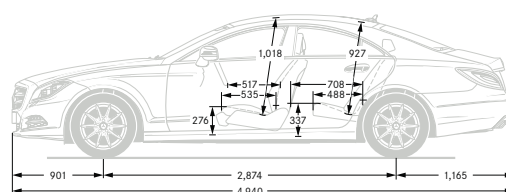

Model	Diesel engines		Petrol engines		
		CLS 250 CDI	CLS 350 CDI	CLS 350	CLS 63 AMG

Insurance

Group rating	43	46	44	50

Insurance ratings may vary depending on model line and specification. Please refer to <http://www.thatcham.org/abigroupating/> for further details

¹Figures according to Directive 80/1269/EEC in the currently applicable version

²Electronically limited

³All figures are based on a standard specification with the smallest tyre size

⁴The choice of wheels and transmission may affect CO₂ emissions and corresponding Road Fund Licence

⁵EUDC: extra-urban driving cycle. Testing procedures adhere to EU Directive 93/116

The figures on pages 54–56 are correct at time of going to print. Please refer to the government website for latest data – <http://www.dft.gov.uk/vca>

All measurements in millimetres. The dimensions shown are mean values and apply to standard-specification, unladen vehicles