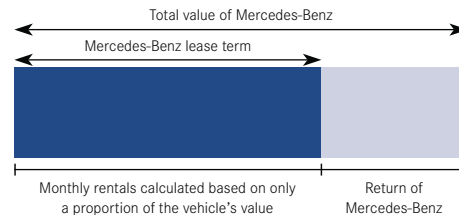

Mercedes-Benz Operating Lease

Insurance

Since our name is synonymous with reliability, who better to trust with your motor insurance? Mercedes-Benz Insurance provides a motor insurance policy specifically designed to give you the cover you would expect from Mercedes-Benz.

For a motor insurance quotation, call

0845 600 2180*

*For joint protection, calls may be recorded and/or monitored. All calls charged at local rate. We may decline to quote in some circumstances

For further information on Mercedes-Benz Finance, please contact your local Mercedes-Benz Retailer.

Mercedes-Benz Motor Insurance is underwritten by Aviva Insurance UK Limited. Credit provided, subject to status, by Mercedes-Benz Financial Services UK Ltd, MK15 8BA