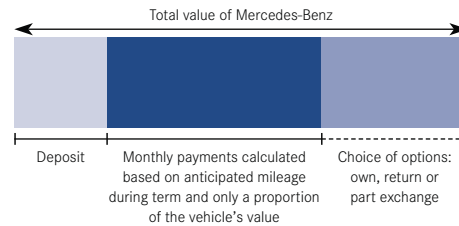

Dedicated Business Managers: finding the right package for you

Our Business Managers are experts in all aspects of vehicle finance. They will talk you through the options, advise you as to which one might suit you best and help you to make the right decision. What's more, they have access to systems and support that will enable quotations and comparisons to be prepared for you in minutes.

Above all, we want you to be reassured that your Business Manager will be there with you every step of the way: discussing your requirements, making suggestions and outlining the options available.

Mercedes-Benz Agility