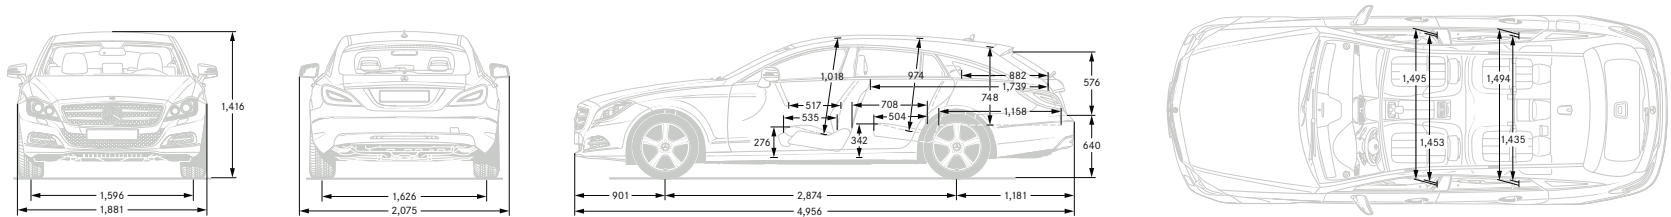

Diesel engines		Petrol engine
Model	CLS 250 CDI	CLS 350 CDI	CLS 63 AMG

Insurance			
Group rating	43	47	50

Insurance ratings may vary depending on model line and specification. Please refer to <http://www.thatcham.org/abigrouprating/> for further details

¹Figures according to Directive 80/1269/EEC in the currently applicable version

²Electronically limited

³All figures are based on a standard specification with the smallest tyre size

⁴The choice of wheels and transmission may affect CO₂ emissions and corresponding Road Fund Licence

⁵EUDC: extra-urban driving cycle. Testing procedures adhere to EU Directive 93/116

The figures on pages 57-59 are correct at time of going to print. Please refer to the government website for latest data - <http://www.dft.gov.uk/vca>

All measurements in millimetres. The dimensions shown are mean values and apply to standard-specification, unladen vehicles