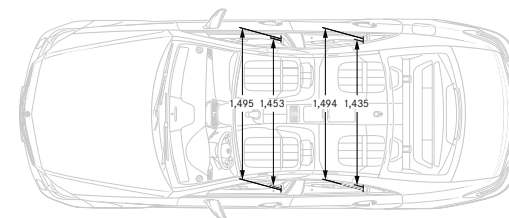

Model	Diesel engines		Petrol engines		
		CLS 250 CDI	CLS 350 CDI	CLS 350	CLS 63 AMG

Insurance

Group rating	43	46	44	50

Insurance ratings may vary depending on model line and specification. Please refer to <http://www.thatcham.org/abigroupating/> for further details

¹Figures according to Directive 80/1269/EEC in the currently applicable version

²Electronically limited

³All figures are based on a standard specification with the smallest tyre size

⁴The choice of wheels and transmission may affect CO₂ emissions and corresponding Road Fund Licence

⁵EUDC: extra-urban driving cycle. Testing procedures adhere to EU Directive 93/116

The figures on pages 54–56 are correct at time of going to print. Please refer to the government website for latest data – <http://www.dft.gov.uk/vca>

All measurements in millimetres. The dimensions shown are mean values and apply to standard-specification, unladen vehicles