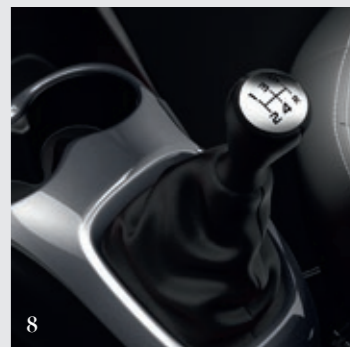

DIAMOND

Like a diamond, from which it takes its name, the Diamond theme stands for multifaceted elegance. Its contrasting matt and shiny prisms give a sense of volume and movement to the body work. This theme attracts attention with its glamorous, rock look.

- 1 Exterior decal kit - Diamond - 5 door
- 2 Key fob covers - Diamond
- 3 Door mirror covers - Diamond
- 4 Alloy wheels - 14" Axel
- 5 Velour carpet mats - Diamond
- 6 Door sill protectors
- 7 Brushed aluminium gear knob
- 8 Leather and aluminium gear knob