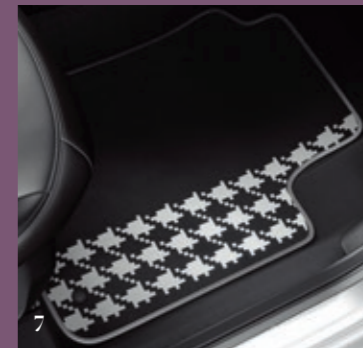

DRESSY

The Dressy theme reinterprets the timeless dogtooth design for New Peugeot 108. Rediscover an elegant and sporty pattern - the precision and contrast of this haute-couture classic creates a fashionable, ultra-chic look.

KILT

The Kilt theme modifies the well-known tartan pattern by adding subtle complementary stripes. This geometric design is both classic and contemporary and is guaranteed to catch the eye of the smartest trendsetters.

1. 1 Exterior decal kit - Dressy - 5 door
2. 2 Exterior decal kit - Kilt - 3 door
3. 3 Key fob covers - Dressy
4. 4 Key fob cover - Kilt
5. 5 Door mirror covers - Dressy
6. 6 Door mirror covers - Kilt
7. 7 Velour carpet mats - Dressy
8. 8 Velour carpet mats - Kilt
9. 9 Door mirror covers - chrome finish
10. 10 Side rubbing strips - chrome finish