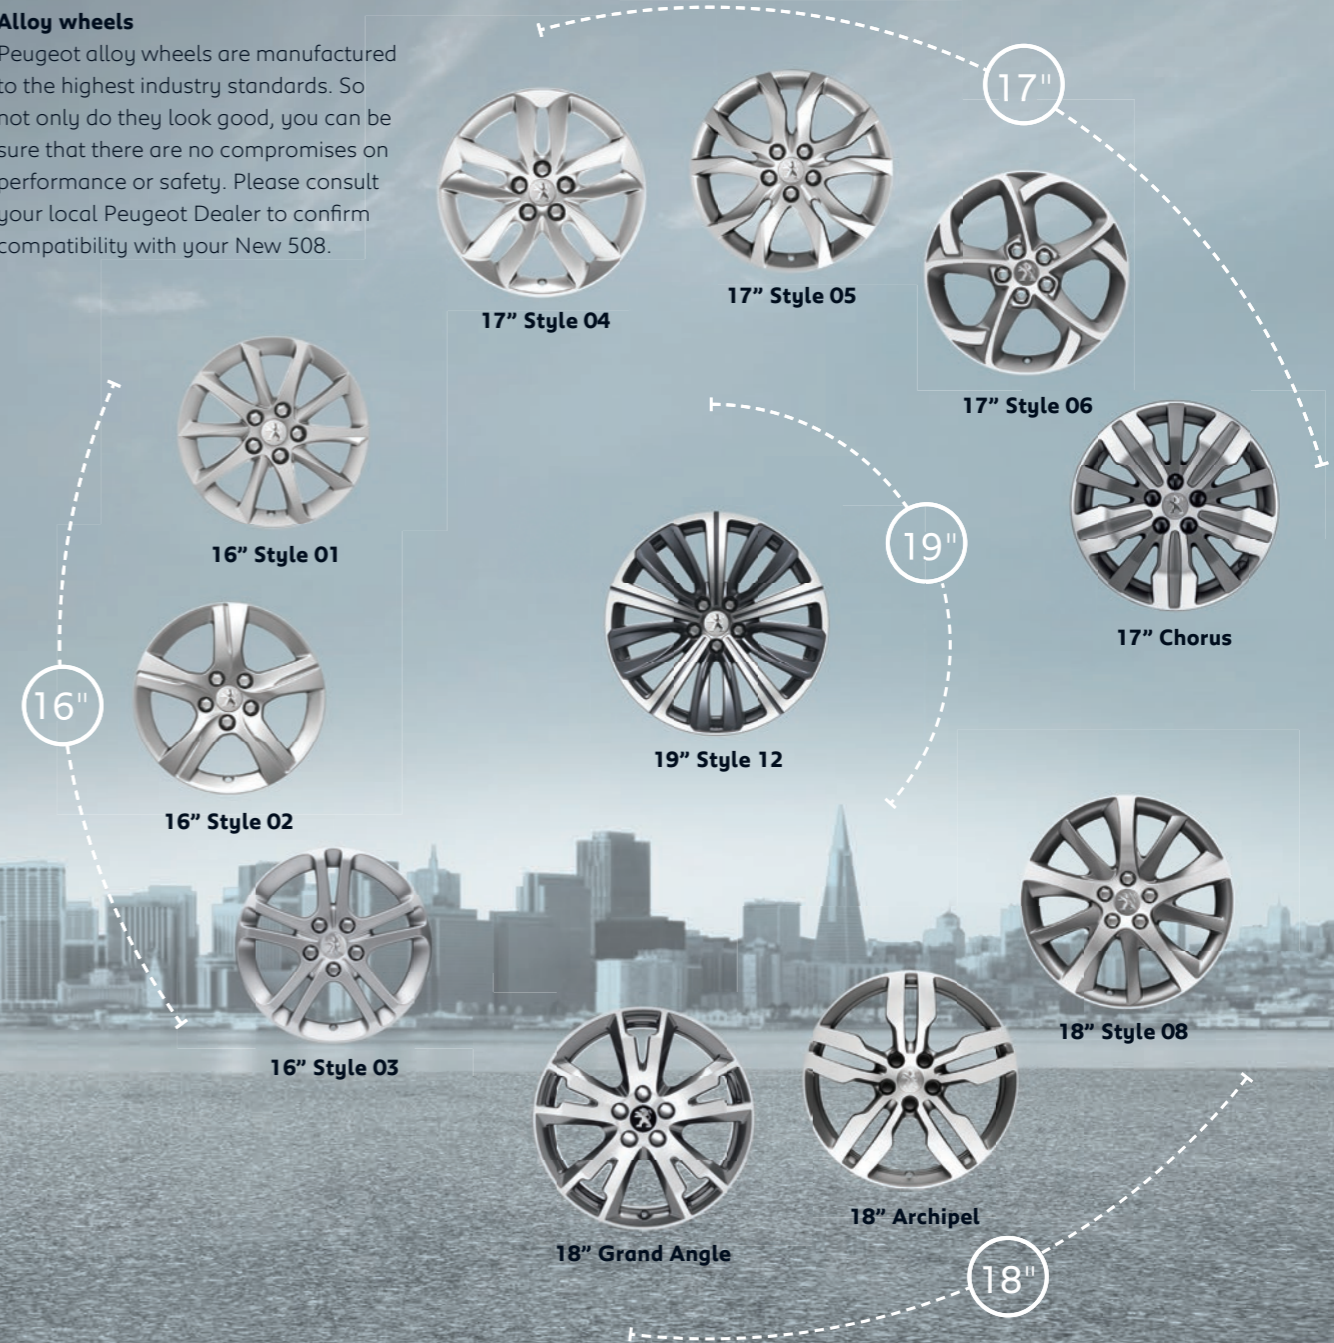

Alloy wheels

Peugeot alloy wheels are manufactured to the highest industry standards. So not only do they look good, you can be sure that there are no compromises on performance or safety. Please consult your local Peugeot Dealer to confirm compatibility with your New 508.