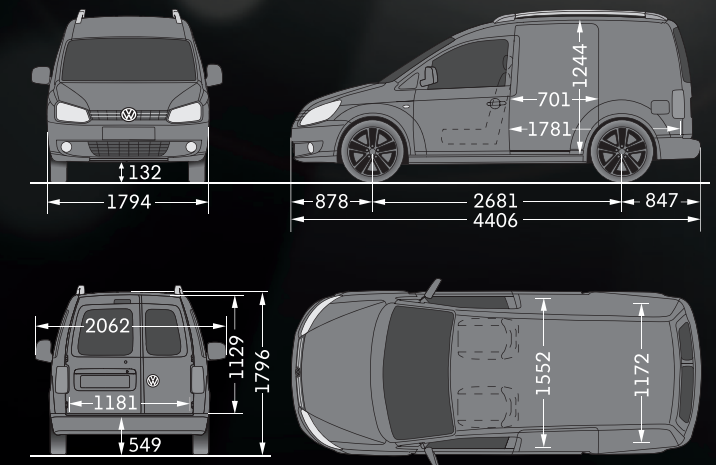

The savings you make. (exc. VAT)

What it's worth	£5,500.00
What you pay	£2,800.00
What you save	£2,700.00

black edition dimensions.¹

black edition key features.

Audio and communications.

Bluetooth® telephone connectivity.
RCD 310 radio with single MP3 compatible CD player, AUX-IN socket and two speakers.