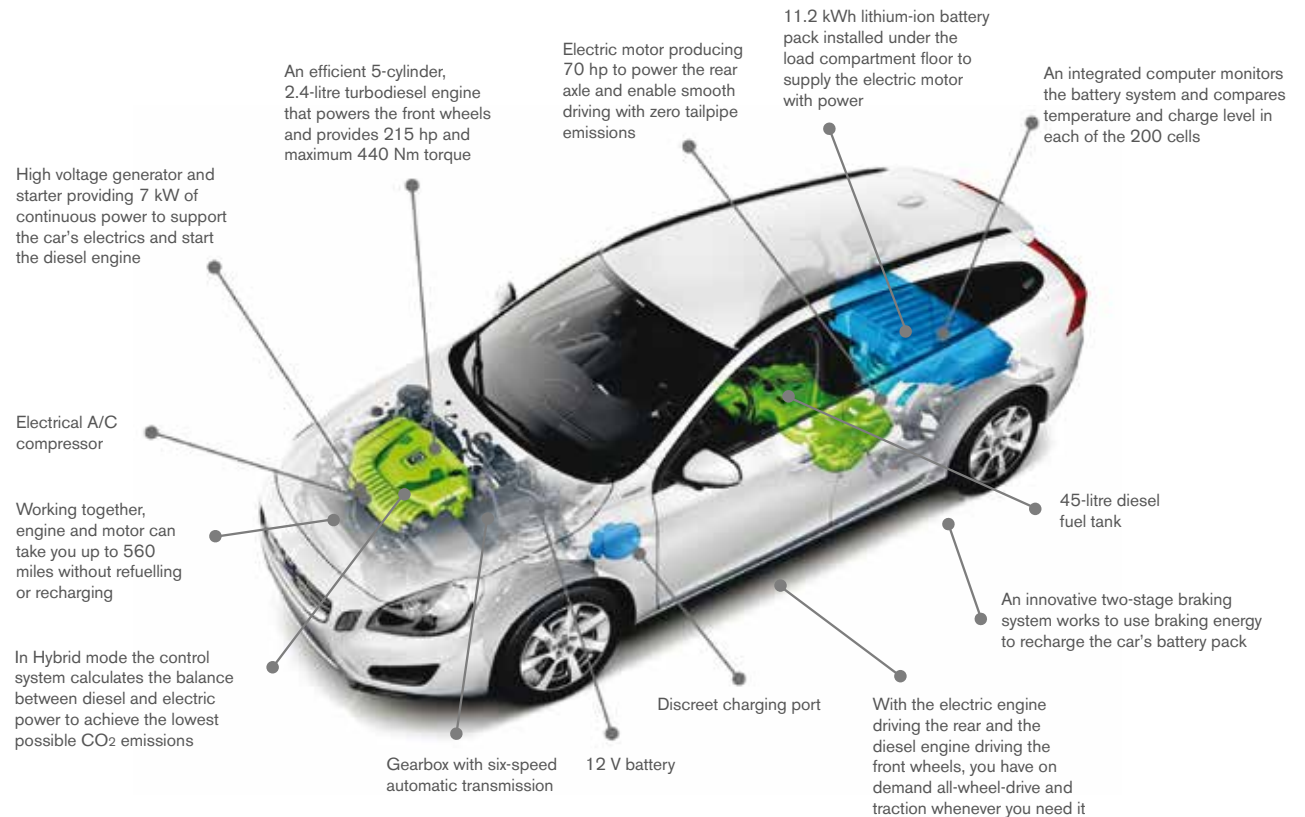

Drive-E advanced technology.

Pure. Hybrid. Power.

The electric motor and diesel engine of your V60 Plug-in Hybrid can be used independently or together, to give you purity, efficiency and power whenever you need it.

- Press the **PURE** button and you're driving a zero-emissions electric car, taking you up to 31 miles on pure electricity.
- Switch to **HYBRID** and both diesel engine and electric motor combine to give you a balanced, environmentally conscious drive – returning up to 155 mpg with emissions as low as 48 g/km.
- Push **POWER** and you're behind the wheel of a refined but powerful performance car, with a 215 hp turbodiesel engine combining with a 70 hp electric motor to take you to 60 mph in under 6 seconds.

Charging

Your V60 recharging port is easy to access and use, with LED indicators on the handle showing the recharging status. Just connect the cable to a regular 230 V/240 V socket and you can be fully recharged from empty in 3–4 hours.