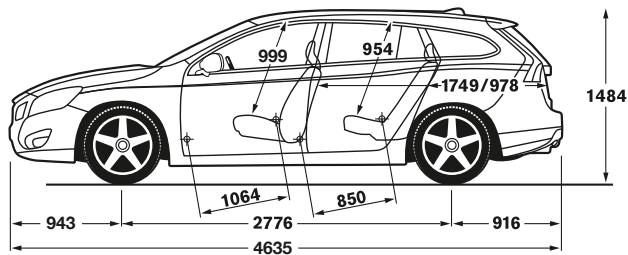

Discover the detail.

Here are the technical specifications for your Volvo V60 Plug-in Diesel Hybrid.

DIESEL ENGINE SPECIFICATION		AWD GEARTRONIC
Configuration/Cylinders	Transverse – 20 valve, 5 cylinder	
Engine capacity, cc	2400	
Max. output ECE, hp/kw/rpm	215/158/4000	
Max. torque ECE, Nm/rpm	440/1500–3000	
Transmission	6 speed	
Fuel	Diesel	
Fuel system	Common Rail Direct Injection	
Fuel tank volume, litres (gallons)	45 (9.9)	

ELECTRIC MOTOR SPECIFICATION	
Lithium-Ion Battery	400 V, 11.2 kWh
Electric Motor	50 kWh/70 hp, 200 Nm
Range, PURE Mode	Up to 31 miles
Range, HYBRID Mode	Up to 560 miles

PERFORMANCE	
Top speed, mph	143
Acceleration 0–60 mph, sec	5.8
0–62 mph (0–100 km/h), sec	6.1
Drag co-efficient	0.29

FUEL CONSUMPTION MPG / L/100 KM	
Combined	155.2 mpg/ 1.8 l/100 km

EMISSIONS	
CO₂ g/km	48
Vehicle Tax Band	A
First Year Vehicle Tax	£0
Subsequent Years' Vehicle Tax	£0
Emission Level	Euro V

WEIGHTS	
Min. kerb weight, kg (actual kerb weight dependent on spec.)	1955
Max. possible towing weight braked, kg	1800
Max. towing weight unbraked (approx), kg	750
Max. towball weight, kg	90
Max. total weight, kg	2505
Max. roof load, kg	75
Max. payload, kg (dependent on spec.)	550

LUGGAGE COMPARTMENT	
Volume to glass line – rear seats up – litres	305
Volume to roof – rear seats up, litres	445
Volume to roof – rear seats down, litres	1126

INSURANCE RATINGS	
For details of Insurance ratings, please refer to: thatcham.org/myvehicle