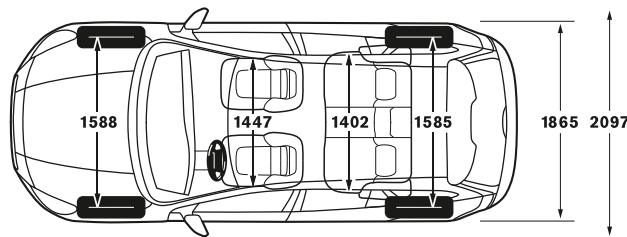

Discover the detail.

Here are the technical specifications for your Volvo V60 Plug-in Diesel Hybrid.

DIESEL ENGINE SPECIFICATION		AWD GEARTRONIC
Configuration/Cylinders	Transverse – 20 valve, 5 cylinder	
Engine capacity, cc	2400	
Max. output ECE, hp/kw/rpm	215/158/4000	
Max. torque ECE, Nm/rpm	440/1500–3000	
Transmission	6 speed	
Fuel	Diesel	
Fuel system	Common Rail Direct Injection	
Fuel tank volume, litres (gallons)	45 (9.9)	

ELECTRIC MOTOR SPECIFICATION	
Lithium-Ion Battery	400 V, 11.2 kWh
Electric Motor	50 kWh/70 hp, 200 Nm
Range, PURE Mode	Up to 31 miles
Range, HYBRID Mode	Up to 560 miles

PERFORMANCE	
Top speed, mph	143
Acceleration 0–60 mph, sec	5.8
0–62 mph (0–100 km/h), sec	6.1
Drag co-efficient	0.29

FUEL CONSUMPTION MPG / L/100 KM	
Combined	155.2 mpg/ 1.8 l/100 km

EMISSIONS	
CO₂ g/km	48
Vehicle Tax Band	A
First Year Vehicle Tax	£0
Subsequent Years' Vehicle Tax	£0
Emission Level	Euro V

WEIGHTS	
Min. kerb weight, kg (actual kerb weight dependent on spec.)	1955
Max. possible towing weight braked, kg	1800
Max. towing weight unbraked (approx), kg	750
Max. towball weight, kg	90
Max. total weight, kg	2505
Max. roof load, kg	75
Max. payload, kg (dependent on spec.)	550

LUGGAGE COMPARTMENT	
Volume to glass line – rear seats up – litres	305
Volume to roof – rear seats up, litres	445
Volume to roof – rear seats down, litres	1126

INSURANCE RATINGS	
For details of Insurance ratings, please refer to: thatcham.org/myvehicle