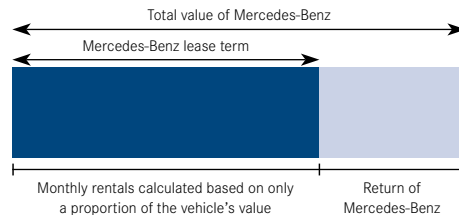

Mercedes-Benz Operating Lease

Insurance

Since our name is synonymous with reliability, who better to trust with your motor insurance? Mercedes-Benz Insurance provides a motor insurance policy specifically designed to give you the cover you would expect from Mercedes-Benz.

For a motor insurance quotation, call

0345 600 2180*

*For joint protection, calls may be recorded and/or monitored. All calls charged at local rate. We may decline to quote in some circumstances

For further information on Mercedes-Benz Finance, please contact your local Mercedes-Benz Retailer.

Mercedes-Benz Motor Insurance is underwritten by Aviva Insurance UK Limited. Credit provided, subject to status, by Mercedes-Benz Financial Services UK Ltd, MK15 8BA