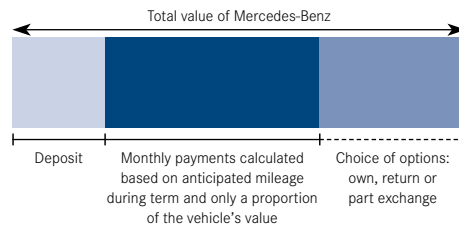

Dedicated Business Managers: finding the right package for you

Our Business Managers are experts in all aspects of vehicle finance. They will talk you through the options, advise you as to which one might suit you best and help you to make the right decision. What's more, they have access to systems and support that will enable quotations and comparisons to be prepared for you in minutes.

Above all, we want you to be reassured that your Business Manager will be there with you every step of the way: discussing your requirements, making suggestions and outlining the options available.

Mercedes-Benz Agility