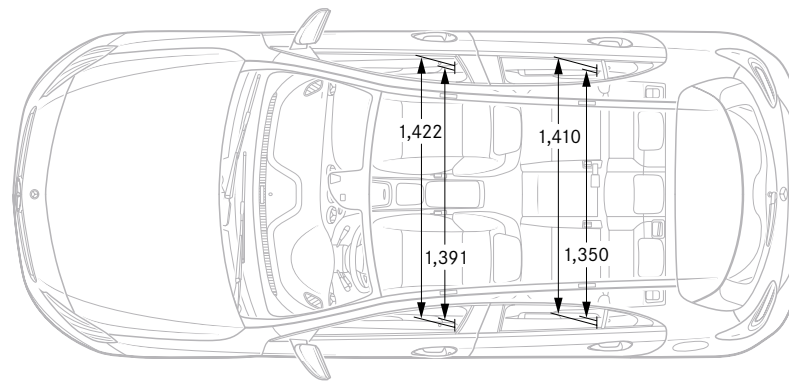

> View offers

Book a > test drive > AMG test drive

> Find a Retailer

> View the Range Guide