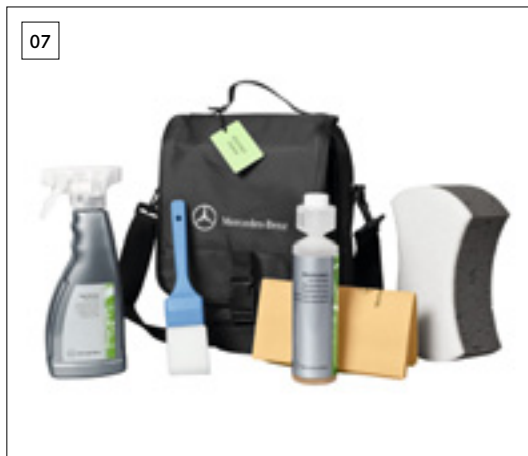

07 | Exterior Car Care Kit

The Mercedes-Benz Exterior Car Care Kit is a four-piece collection to keep the exterior of your car looking like it's come straight from the showroom. The bag contains car shampoo, wheel cleaner, sponge and polishing cloth.

Basic RRP £20.83 (excl. VAT) **Total RRP £25.00 (incl. VAT)**