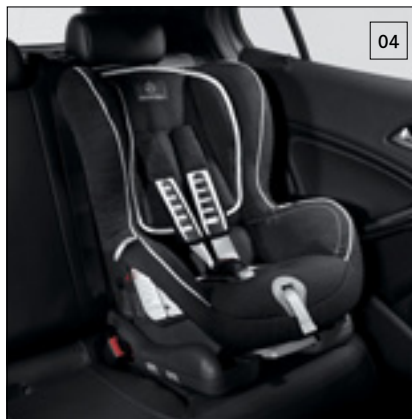

> View offers

Book a > test drive > AMG test drive

> Find a Retailer

> View the Range Guide

03 | All-season floor mats

Robust, washable synthetic material, designed for heavy use. Latest design with recessed areas and raised edge. With distinctive Mercedes-Benz star logo.
Basic RRP £60.50 (excl. VAT) **Total RRP £72.60 (incl. VAT)**

04 | DUO plus child seat, with ISOFIX and automatic child seat recognition

Optimum safety for children between the ages of around 8 months and 4 years (9 to 18kg). Fitted as standard with top tether, an additional belt for securing the head section, a height-adjustable harness, ventilation channels and ISOFIX attachment points. With automatic child seat recognition. Adjustable tilt. Also available for ages 0+ (1 to 13 kg) and 3.5 to 12 years (15 to 36 kg).
Basic RRP £432.38 (excl. VAT) **Total RRP £454.00 (incl. VAT)**

05 | Concertina load sill protector

Protects the rear of the car from scratches when you're loading the vehicle and prevents dirt on the car from getting onto your clothes. Practical design – can be connected to shallow boot tub.
Basic RRP £33.33 (excl. VAT) **Total RRP £40.00 (incl. VAT)**