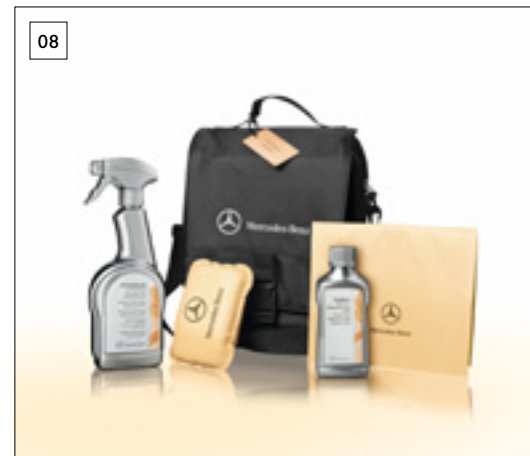

Basic RRP £156.67 (excl. VAT) **Total RRP £188.00 (incl. VAT)**

07 | Exterior Car Care Kit

The Mercedes-Benz Exterior Car Care Kit is a four-piece collection to keep the exterior of your car looking like it's come straight from the showroom. The bag contains car shampoo, wheel cleaner, sponge and polishing cloth.

Basic RRP £20.83 (excl. VAT) **Total RRP £25.00 (incl. VAT)**

08 | Interior Car Care Kit

The Mercedes-Benz Interior Car Care Kit is a four-piece collection enabling you to maintain a spotless showroom finish inside your car. The bag contains cabin care spray, interior glass cleaner, interior glass sponge and car cloth.