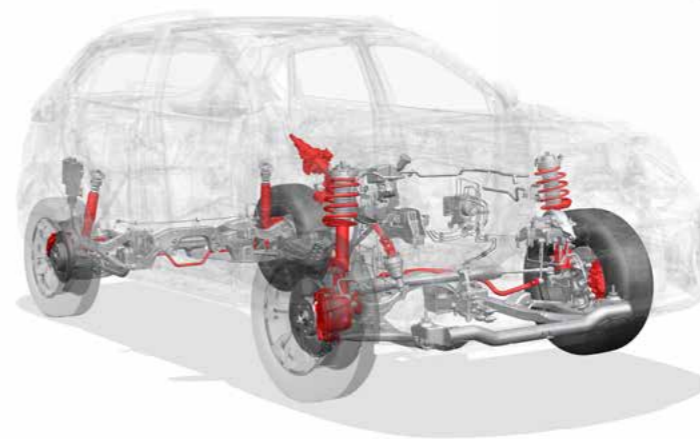

## DESIGN FROM THE **INSIDE**...

Everything about the MG GS has been developed to make it drive and handle like an MG should.

The chassis and sporting damper control have been tuned to deliver agility and confidence for the driver.

The MG GS knows how to handle itself. Even faced with the most challenging conditions the driver feels connected to the road. Particular attention has been paid to the steering, ensuring the MG GS is always responsive and engaging.