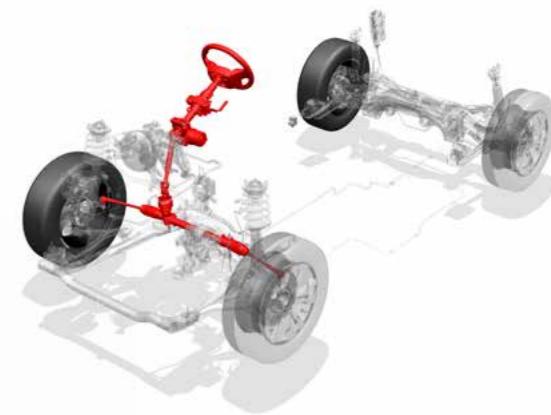

Everything about the MG GS has been developed to make it drive and handle like an MG should.

The chassis and sporting damper control have been tuned to deliver agility and confidence for the driver.

The MG GS knows how to handle itself. Even faced with the most challenging conditions the driver feels connected to the road. Particular attention has been paid to the steering, ensuring the MG GS is always responsive and engaging.