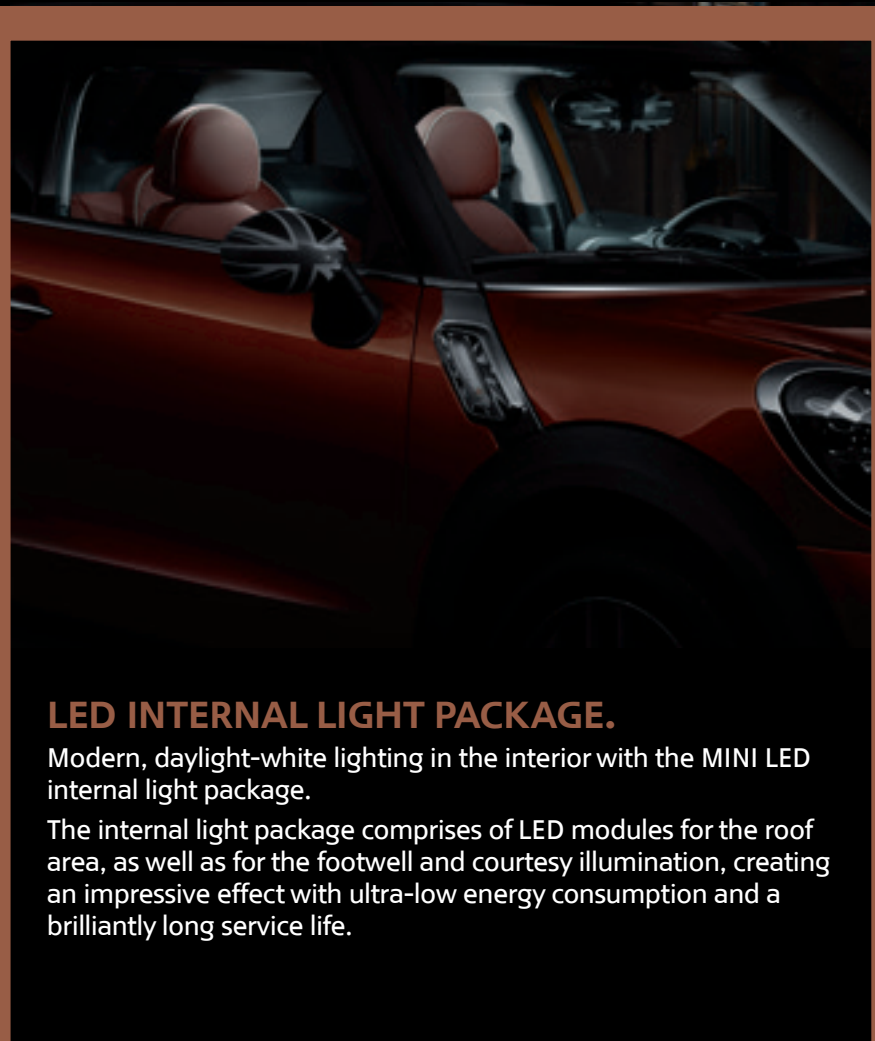

ALL-WEATHER FLOOR MATS

FLOOR MATS

FOOT RESTS

LED INTERNAL LIGHT PACKAGE.

Modern, daylight-white lighting in the interior with the MINI LED internal light package.

The internal light package comprises of LED modules for the roof area, as well as for the footwell and courtesy illumination, creating an impressive effect with ultra-low energy consumption and a brilliantly long service life.

¹ Not available on Cooper S/Cooper SD models. ² Auxiliary gauges available showing radiator temperature, relative torque or lateral acceleration (for vehicles with DSC only). ³ Cooper S/Cooper SD models only. For part numbers, pricing and availability, please contact your local MINI Retailer.