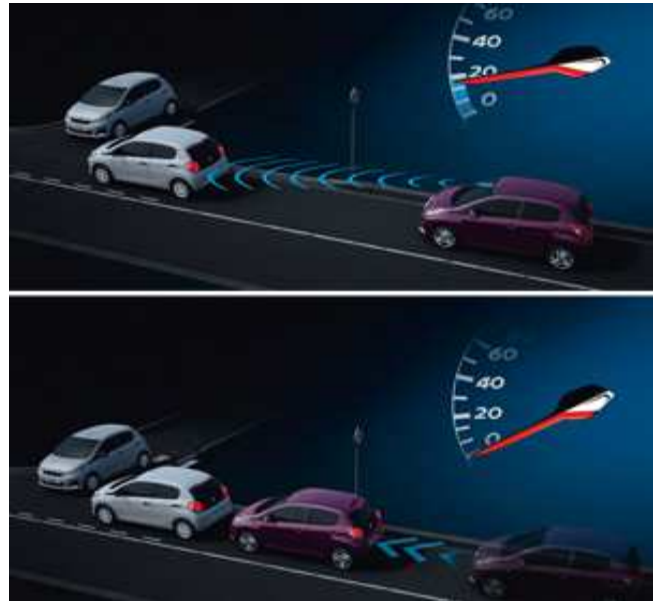

#### Reversing Camera

Even in tight city spaces, parking is a doddle with the **reversing camera** in 108. It's triggered automatically when you shift into reverse, and an image of what's behind you is displayed on the screen, helping you to reverse safely in any situation. Available as standard on Allure level and above.

#### Lane Departure Warning System

The **Lane Departure Warning System** uses lane marker recognition to detect the white lines on well-maintained roads. It operates at speeds of more than 30 mph and urges the driver to avoid lane departure via an audible signal and warning light.

#### Active City Brake

**Active City Brake** is a new technology which makes it possible to avoid an accident or reduce its severity if the driver fails to react. It works in urban conditions at speeds of less than 20 mph. A short range sensor is fitted to the top of the windscreen and can detect other vehicles that are driving in the same direction or stationary. This will automatically trigger an emergency brake to stop the vehicle and avoid a collision entirely or limit the consequences of an accident by reducing the speed of impact.