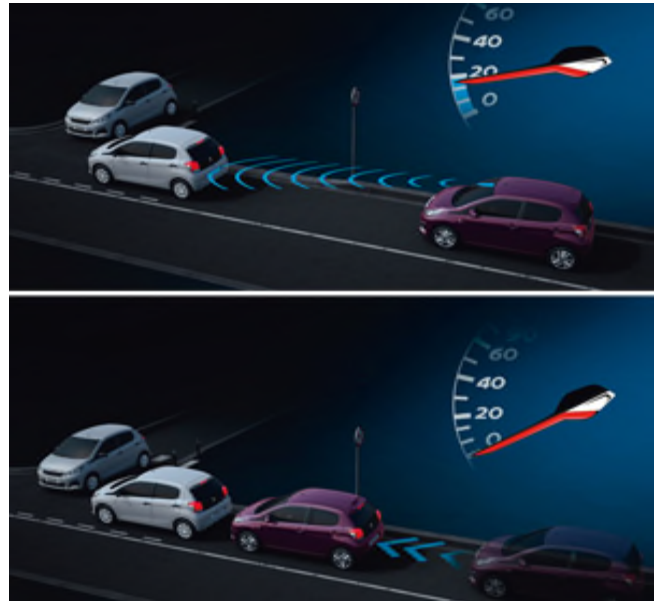

Reversing Camera

Even in tight city spaces, parking is a doddle with the **reversing camera** in 108. It's triggered automatically when you shift into reverse, and an image of what's behind you is displayed on the screen, helping you to reverse safely in any situation. Available as standard on Allure level and above.

Lane Departure Warning System

The **Lane Departure Warning System** uses lane marker recognition to detect the white lines on well-maintained roads. It operates at speeds of more than 30 mph and urges the driver to avoid lane departure via an audible signal and warning light.

Active City Brake

Active City Brake is a new technology which makes it possible to avoid an accident or reduce its severity if the driver fails to react. It works in urban conditions at speeds of less than 20 mph. A short range sensor is fitted to the top of the windscreen and can detect other vehicles that are driving in the same direction or stationary. This will automatically trigger an emergency brake to stop the vehicle and avoid a collision entirely or limit the consequences of an accident by reducing the speed of impact.