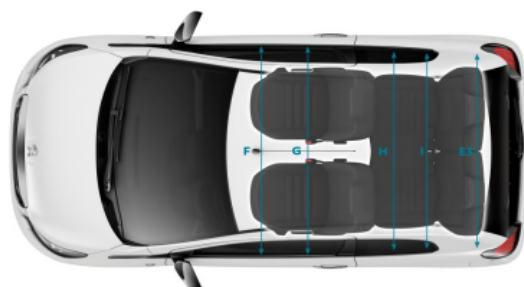

Interior Dimensions (mm)