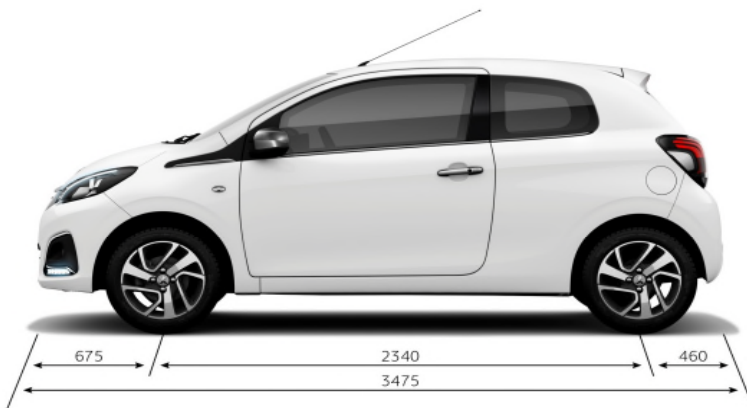

7.2 KNOW EVERYTHING ABOUT YOUR 108 - Dimensions

Exterior Dimensions (mm)