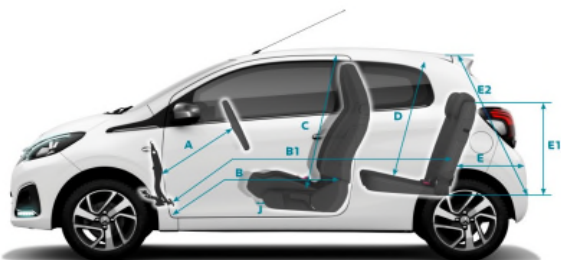

Interior Dimensions (mm)