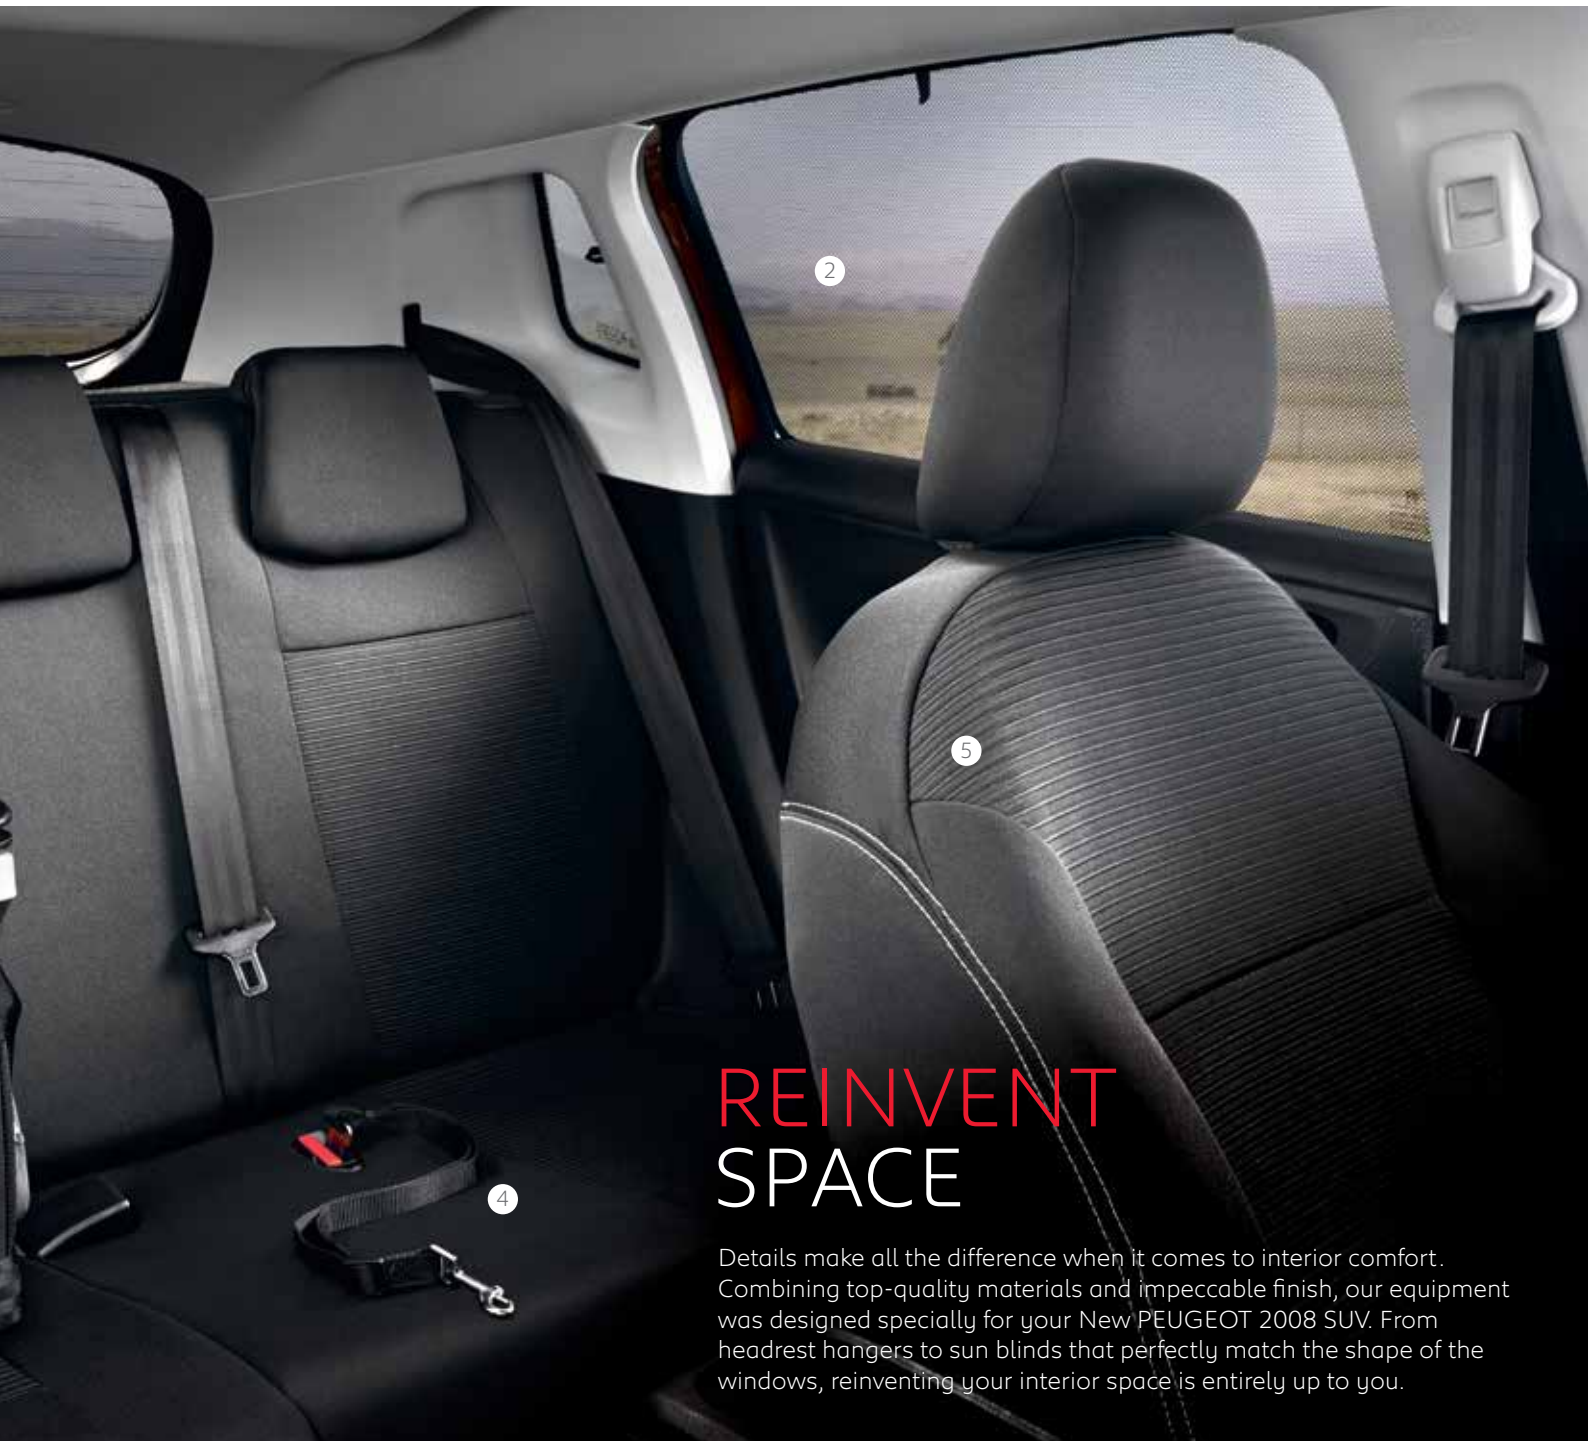

2

5

4

REINVENT SPACE

Details make all the difference when it comes to interior comfort. Combining top-quality materials and impeccable finish, our equipment was designed specially for your New PEUGEOT 2008 SUV. From headrest hangers to sun blinds that perfectly match the shape of the windows, reinventing your interior space is entirely up to you.