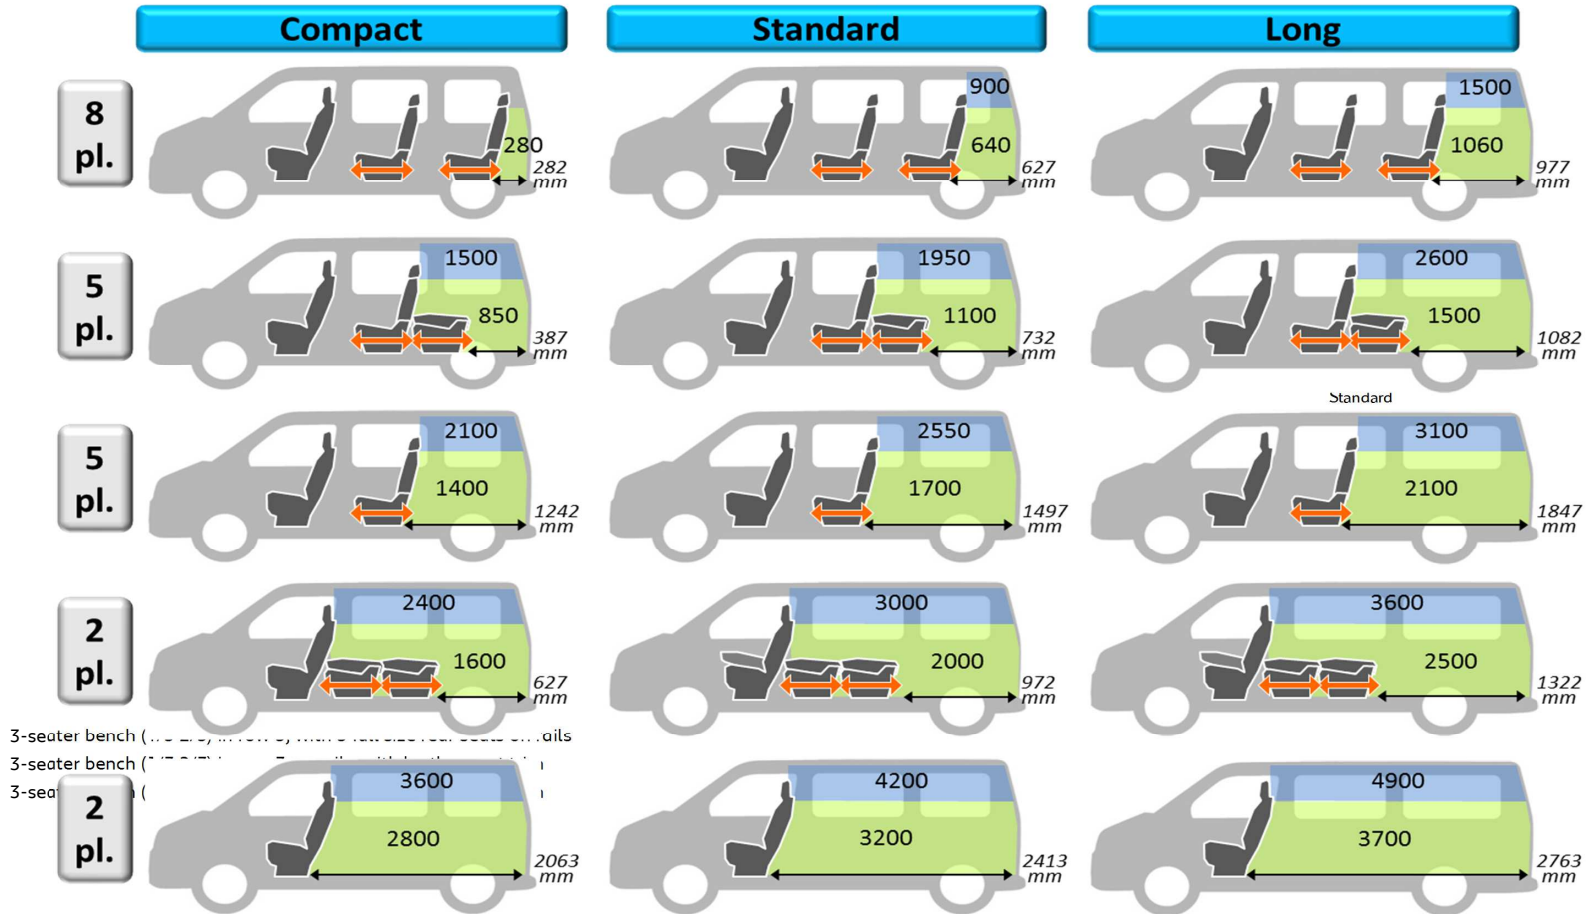

6.3 KNOW EVERYTHING ABOUT YOUR NEW TRAVELLER

Interior volumes (Litres)

Volume top the to of the seat back
Volume to the roof

FURTHER INFORMATION

MANUFACTURERS RECOMMENDED RETAIL PRICE ON THE ROAD

The On the Road MRRP featured includes the following:

Tax band	CO2 (g/km)	First Year VED	Annual Tax	First Reg fee	Delivery Charge	VAT @ 20% on Delivery	Total OTR Costs
A	Up to 100	£0.00	£0.00	£55.00	£550.83	£110.17	£716.00
B	101-110	£0.00	£20.00	£55.00	£550.83	£110.17	£716.00
C	111-120	£0.00	£30.00	£55.00	£550.83	£110.17	£716.00
D	121-130	£0.00	£110.00	£55.00	£550.83	£110.17	£716.00
E	131-140	£130.00	£130.00	£55.00	£550.83	£110.17	£846.00
F	141-150	£145.00	£145.00	£55.00	£550.83	£110.17	£861.00
G	151-165	£180.00	£180.00	£55.00	£550.83	£110.17	£896.00
H	166-175	£295.00	£205.00	£55.00	£550.83	£110.17	£1,011.00
I	176-185	£350.00	£225.00	£55.00	£550.83	£110.17	£1,066.00
J	186-200	£490.00	£265.00	£55.00	£550.83	£110.17	£1,206.00
K	201-225	£640.00	£290.00	£55.00	£550.83	£110.17	£1,356.00
L	226-255	£870.00	£490.00	£55.00	£550.83	£110.17	£1,586.00
M	Over 255	£1,100.00	£505.00	£55.00	£550.83	£110.17	£1,816.00

VAT is calculated at 20%

VAT is not applicable to cars sold in the Channel Islands

PEUGEOT 3 YEARS OF WARRANTY

All vehicles first registered in the UK and purchased from a UK Peugeot Dealer benefit from a Peugeot 2 year unlimited mileage manufacturer's warranty and a free optional additional 1 year of warranty provided by the Peugeot Dealer Network in the UK.

PEUGEOT ASSISTANCE

3-seater bench (1/3 2/3) in row 3, with 3 full size rear seats on rails

3-seater bench (1/3 2/3) in row 3 on rails, with leather seat trim

Full details are available at www.peugeot.co.uk

TERMS AND CONDITIONS

Every endeavour has been made to ensure that the information, details and descriptions set out in this literature are correct, at the time of going to print.

It is our policy to continually improve our vehicles in every way. We reserve the right to modify our vehicles price, specification (including colour), equipment, accessories and characteristics or to discontinue any model, without notice, at any time.

To avoid any misunderstandings you are advised to check with your Peugeot Dealer the specification (including colour), equipment accessories and equipment relating to any Peugeot vehicle and the exact cost and availability prior to ordering.

Where a feature is described as an option in this publication it should be assumed that it is at extra cost unless specifically stated otherwise.

Issued by Sales and Marketing, Peugeot Motor Company PLC, Pinley House, Sunbeam Way, Coventry, CV3 1ND.

For further information call Peugeot on 0845 200 1234 or visit our website at www.peugeot.co.uk