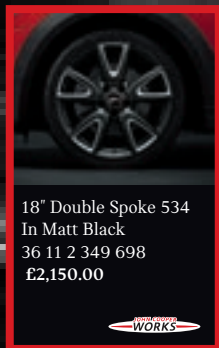

SUMMER COMPLETE WHEEL SETS

WINTER COMPLETE WHEEL SETS

*please speak to your preferred MINI Centre for prices and availability

***not available for Clubman

**JOHN COOPER WORKS PRO
MINI KIT RANGE.**