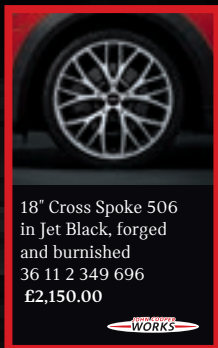

SUMMER COMPLETE WHEEL SETS

WINTER COMPLETE WHEEL SETS

*please speak to your preferred MINI Centre for prices and availability

***not available for Clubman

**JOHN COOPER WORKS PRO
MINI KIT RANGE.**