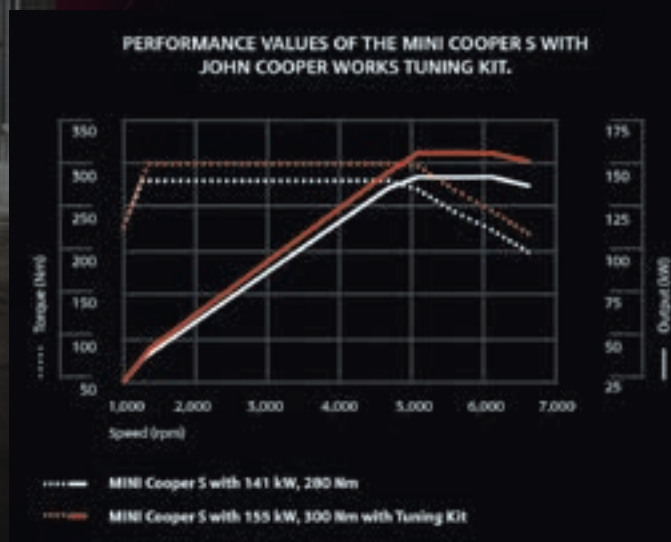

JCW Pro Tailpipe Finisher in Chrome**

18 30 2 355 304

£80.00