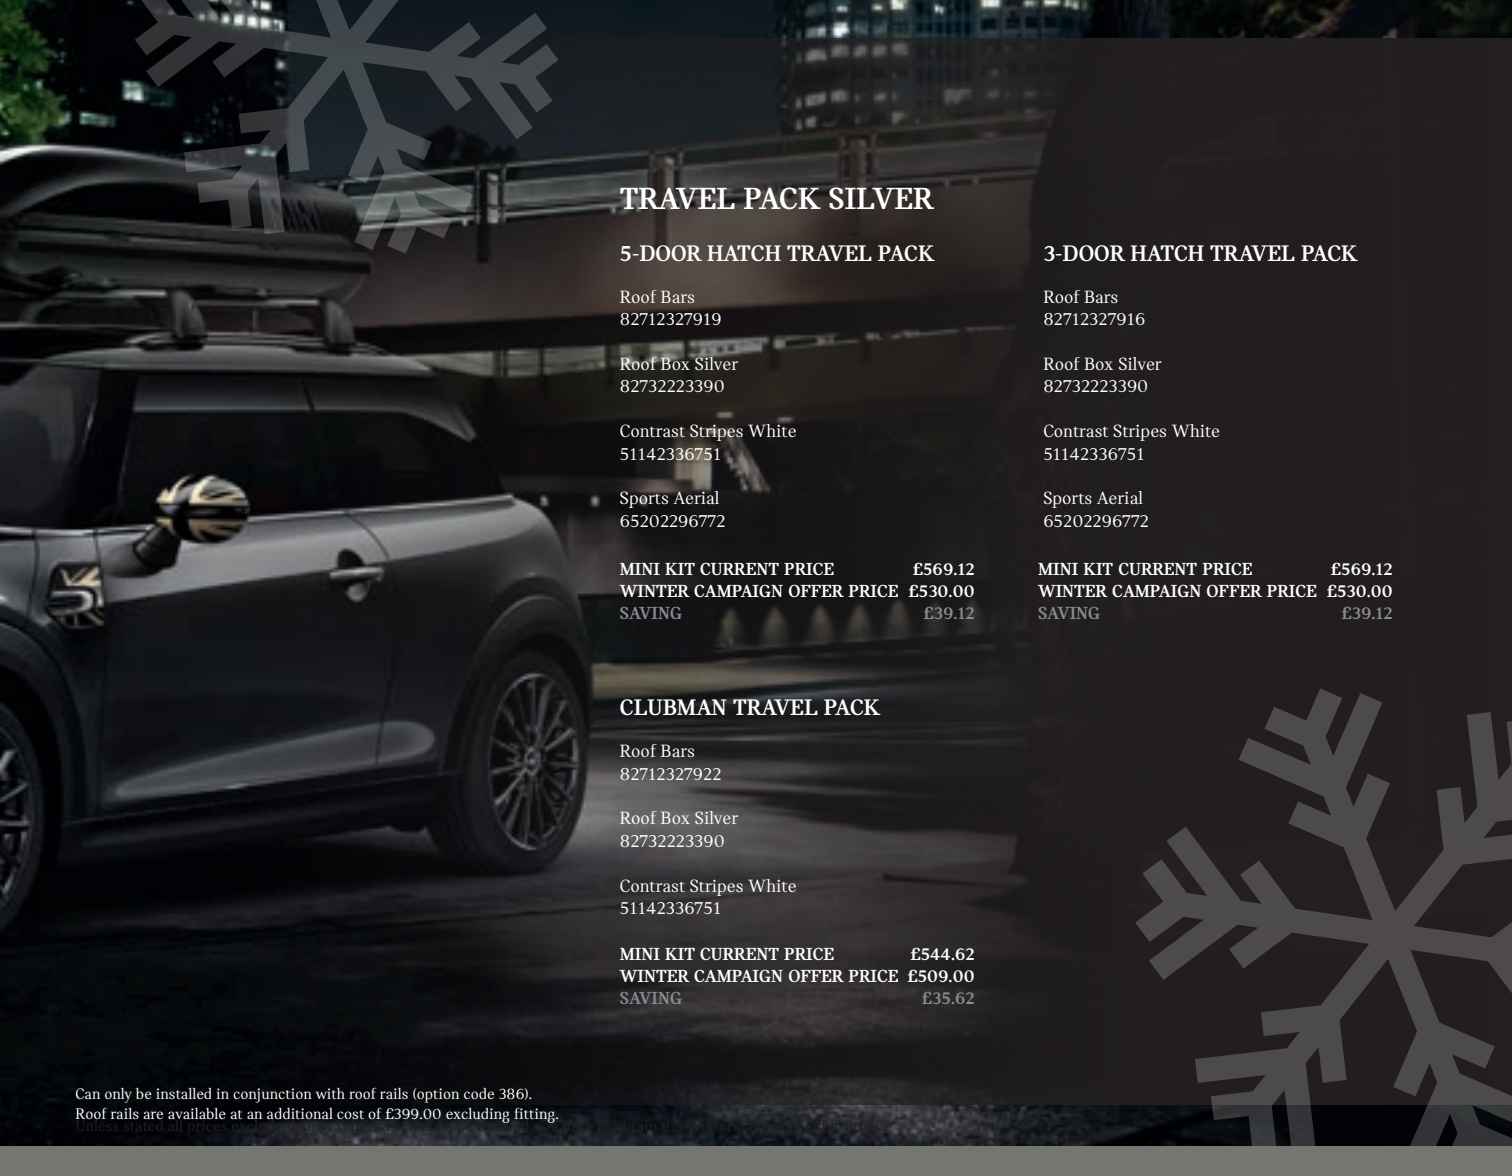

CLUBMAN TRAVEL PACK

Roof Bars
82712327922

Roof Box Black
82732223388

Contrast Stripes White
51142336751

MINI KIT CURRENT PRICE £544.62
WINTER CAMPAIGN OFFER PRICE £509.00
SAVING £35.62

Can only be installed in conjunction with roof rails (option code 386).
Roof rails are available at an additional cost of £399.00 excluding fitting.