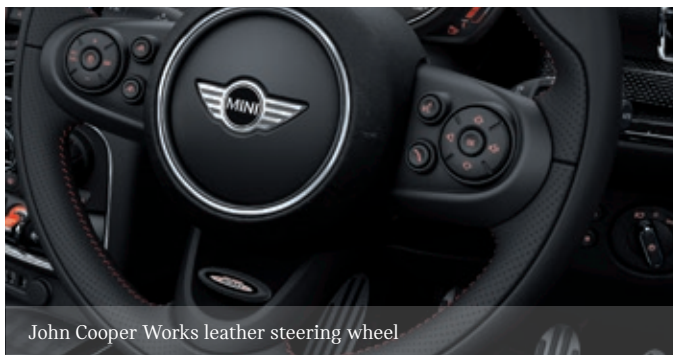

John Cooper Works leather steering wheel

Contains:

Upholstery:

- CXE1 Cord cloth/leather combination, Carbon Black

Alternative upholstery:

- GSE1 Dinamica/leather combination, Carbon Black
- KDE1 Black Pearl cloth/leatherette combination, Carbon Black
- NEE1 Cross Punch leather, Carbon Black
- NEIY Cross Punch leather, Pure Burgundy
- NYIB Chester leather, Indigo Blue
- T9GK Lounge leather, Satellite Grey
- TYE1 MINI Yours Lounge leather, Carbon Black

Equipment:

- MINI John Cooper Works door sill finishers
- MINI John Cooper Works gearshift-lever knob in leather
- Stainless steel pedals and footrest
- 2VG Performance Control for Cooper / Cooper D models
- 2WN 18" John Cooper Works Grip Spoke light alloy wheels
- 2XC John Cooper Works leather steering wheel
- 322 Comfort Access System
- 325 John Cooper Works roof spoiler for Cooper S/SD/ALL4 models
- 3A1 John Cooper Works aerodynamic kit
- 450 Passenger seat height adjustment
- 493 Storage compartment pack
- 494 Seat heating for driver and front passenger
- 4AA Anthracite headlining
- 4VA MINI Driving Modes
- 507 Park Distance Control, rear
- 534 Automatic air conditioning
- 5A1 LED fog lights
- 5A2 LED headlights

Alternative equipment:

- -2WL - 2WM 19" John Cooper Works Course Spoke light alloy wheels
- 450 - 459 Electrical seat adjustment
- 507 - 508 Park Distance Control, front and rear
- 5A2 - 5A4 LED headlights with cornering lights

Pack price:

MINI COOPER AND COOPER D: £4,525

MINI COOPER S / ALL4 AND COOPER SD / ALL4: £3,865

Not available on MINI John Cooper Works models