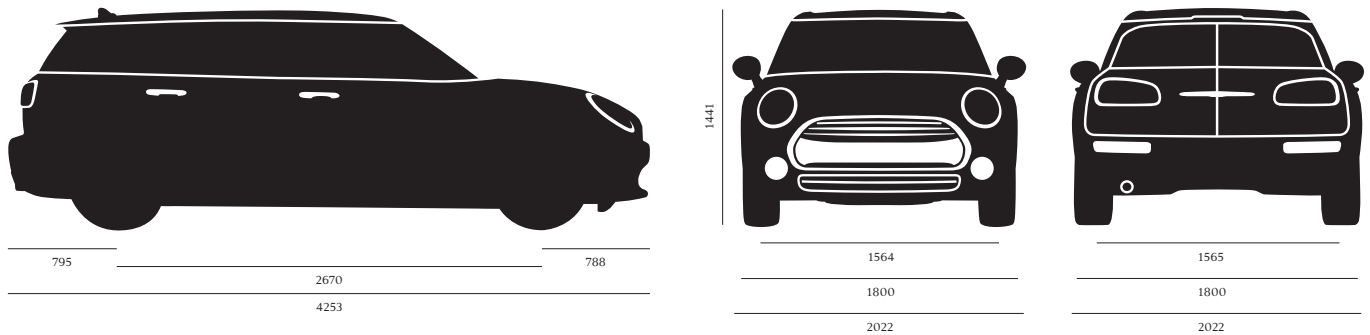

Dimensions	MINI COOPER CLUBMAN	MINI COOPER D CLUBMAN	MINI COOPER S CLUBMAN	MINI COOPER S ALL4 CLUBMAN	MINI COOPER SD CLUBMAN	MINI COOPER SD ALL4 CLUBMAN	MINI JOHN COOPER WORKS CLUBMAN
Length (mm)	4253	4253	4253	4253	4253	4253	4253
Width incl. door mirrors (mm)	2022	2022	2022	2022	2022	2022	2022
Vehicle height (mm)	1441	1441	1441	1441	1441	1441	1441
Fuel tank capacity (litres)	48	48	48	48	48	48	48
Wheels	7J x 16	7J x 16	7.5J x 17	7.5J x 17	7.5J x 17	7.5J x 17	8J x 18
Tyres	205 / 55 R16 91W	205 / 55 R16 91W	225 / 45 R17 94W XL	225 / 45 R17 94W XL	225 / 45 R17 94W XL	225 / 45 R17 94W XL	225 / 40 R18 92Y XL
Luggage capacity (litres)	360	360	360	360	360	360	360

Cooper S / SD / ALL4 / John Cooper Works track widths: 1560 (front), 1561 (rear).
All figures in mm.