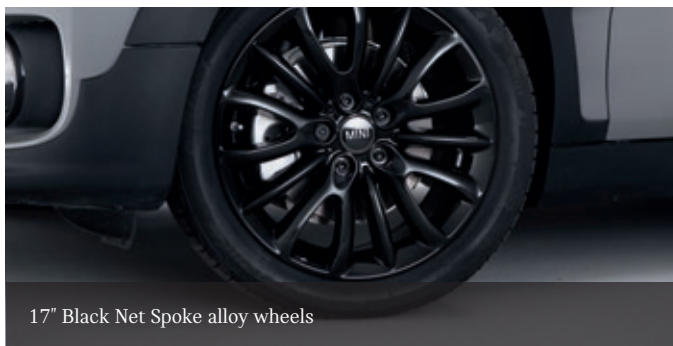

THE NEW MINI CLUBMAN BLACK PACK.

The new MINI Clubman Black Pack, available on Cooper and Cooper D models, offers enhanced visual appeal, both outside and inside the car, for minimal additional cost.

Clubman Black Pack standard equipment*:

- 2HR 17" Black Net Spoke alloy wheels
- 329 Bonnet stripes in black
- 383 Roof and mirror caps in black
- 4BD Interior surfaces in Piano Black
- Exterior "BLACK" badges on the rear doors

Chili Pack (optional**):

- CXE1 Cord cloth/leather combination, Carbon Black
- 322 Comfort Access System
- 450 Passenger seat height adjustment
- 481 Front sport seats
- 493 Storage compartment pack
- 494 Seat heating for driver and front passenger
- 4VA MINI Driving Modes
- 507 Park Distance Control, rear
- 534 Automatic air conditioning
- 5A1 LED fog lights
- 5A2 LED headlights