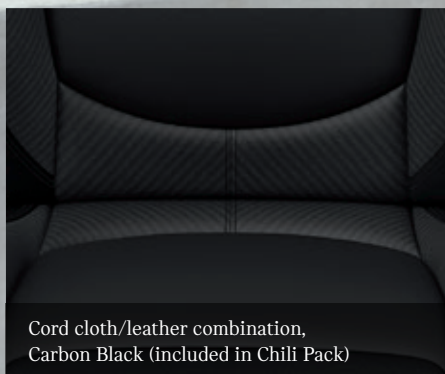

MINI Driving Modes (included in Chili Pack)

LED headlights
(included in Chili Pack)

Cord cloth/leather combination,
Carbon Black (included in Chili Pack)