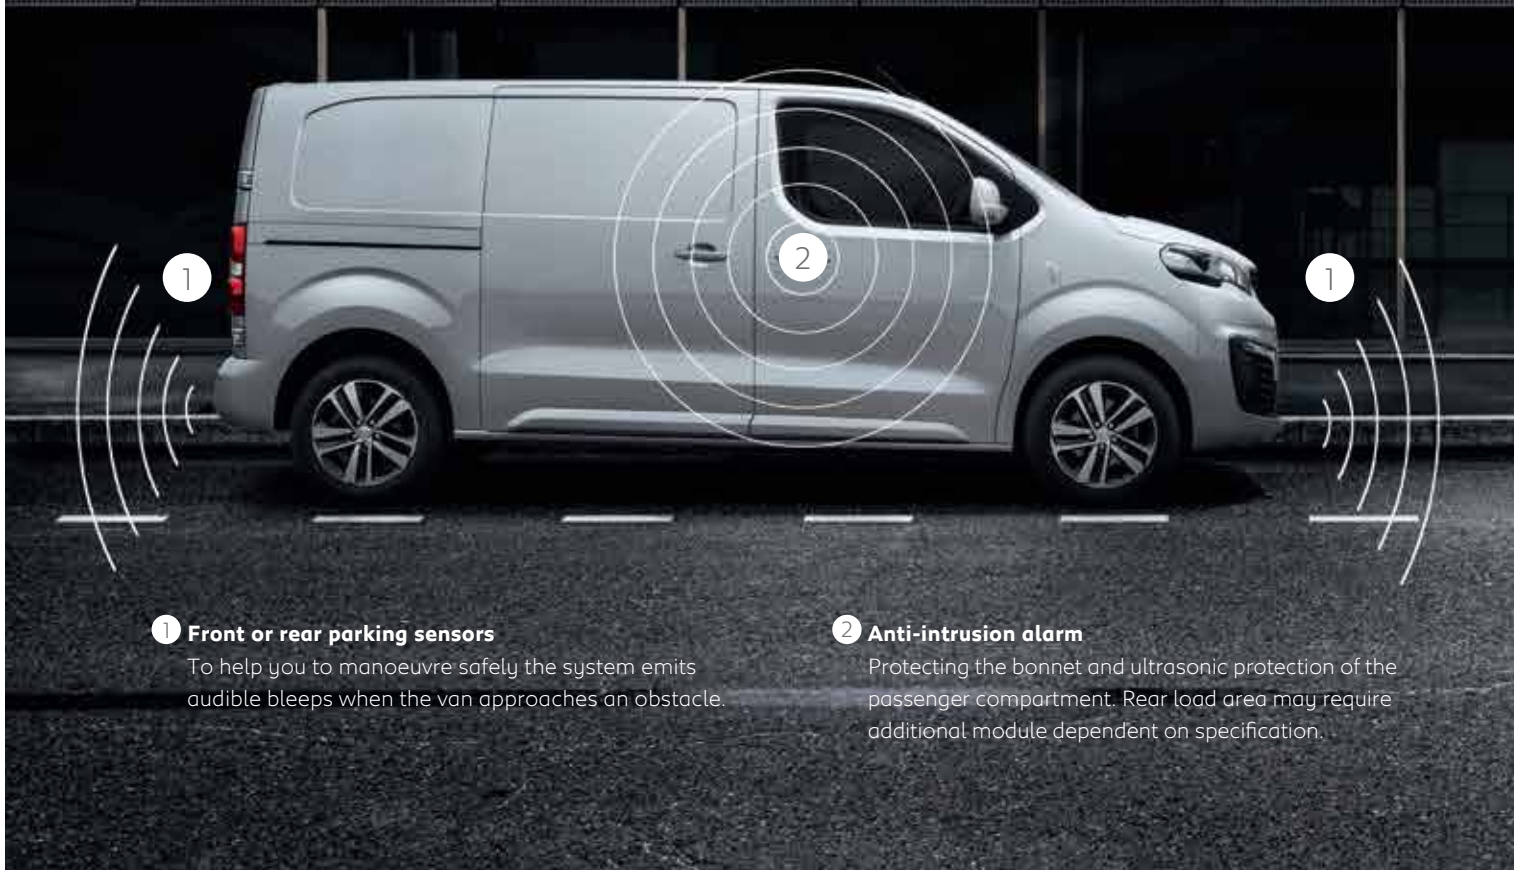

SECURITY AND SAFETY

Fog lights, locking wheel nuts or reinforced locks, safety and security is always front of mind for you and it is for us too. With our range accessories designed to keep you safe on the road and your contents safe in your van.

1 Front or rear parking sensors

To help you to manoeuvre safely the system emits audible beeps when the van approaches an obstacle.

2 Anti-intrusion alarm

Protecting the bonnet and ultrasonic protection of the passenger compartment. Rear load area may require additional module dependent on specification.