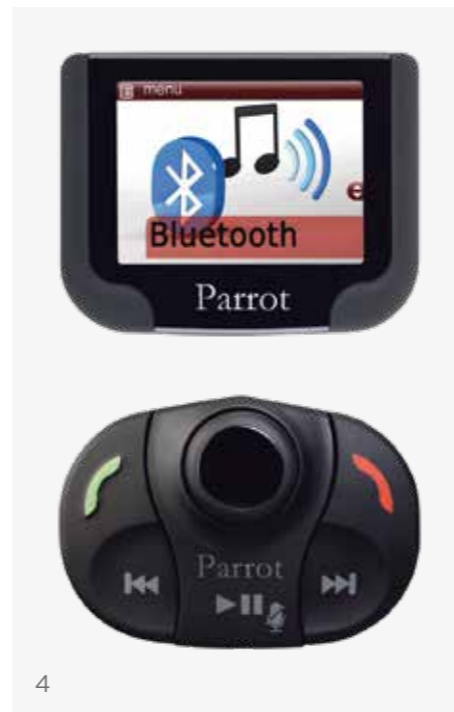

1

MULTIMEDIA
ON-BOARD TECHNOLOGY.

Discover a wide range of accessories designed for an easier drive. With the latest multimedia support, driver aid systems, integrated USB charger and 230 volt outlet; you have everything you need to reinvent life on board your new PEUGEOT Partner Tepee.

2

3

4

- 1. Multimedia Docking Kit
- 2. Universal TETRAX XWAY Smartphone Holder
- 3. Range of Portable Navigation Systems
- 4. Bluetooth Hands Free Phone Kit

EVERYTHING TO PUT THE FINISHING TOUCHES ON YOUR PEUGEOT PARTNER TEPEE.