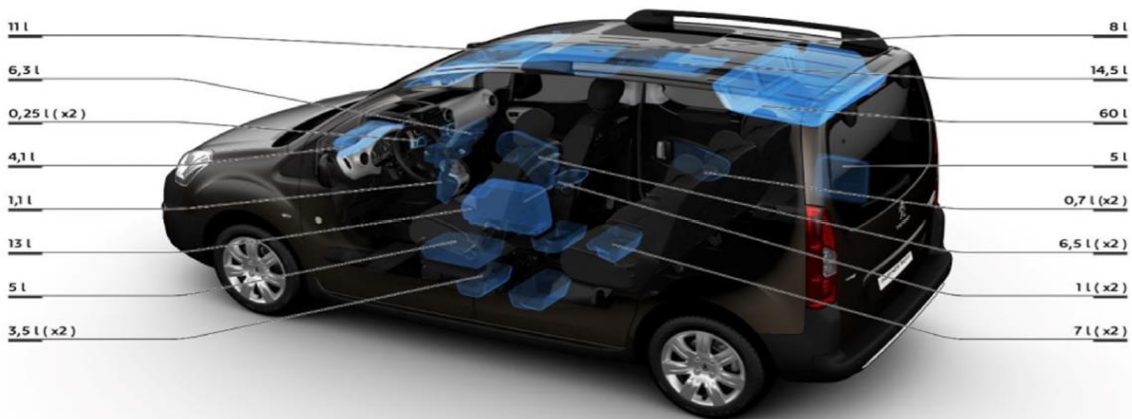

6.2 KNOW EVERYTHING ABOUT YOUR PARTNER TEPEE

		ACTIVE 1.6L VTi 98	ACTIVE 1.2L PureTech 110 S&S	ACTIVE 1.6L BlueHDi 100 S&S	ACTIVE 1.6L BlueHDi 100 S&S ETG	OUTDOOR 1.2L PureTech 110 S&S	OUTDOOR 1.6L BlueHDi 100 S&S	OUTDOOR 1.6L BlueHDi 100 S&S ETG	OUTDOOR 1.6L BlueHDi 120 S&S
DIMENSIONS (mm)	EXTERIOR	Overall length							
		Overall width including door mirrors							
		Overall height							
INSURANCE GROUP	Ratings as recommended by the Association of British Insurers : 50 Group Classification	10E	12E	12E	14E	TBC	TBC	TBC	TBC