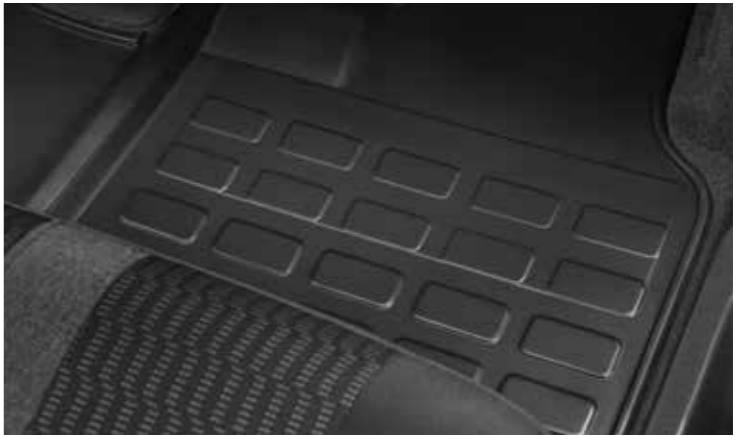

Rubber floor mats