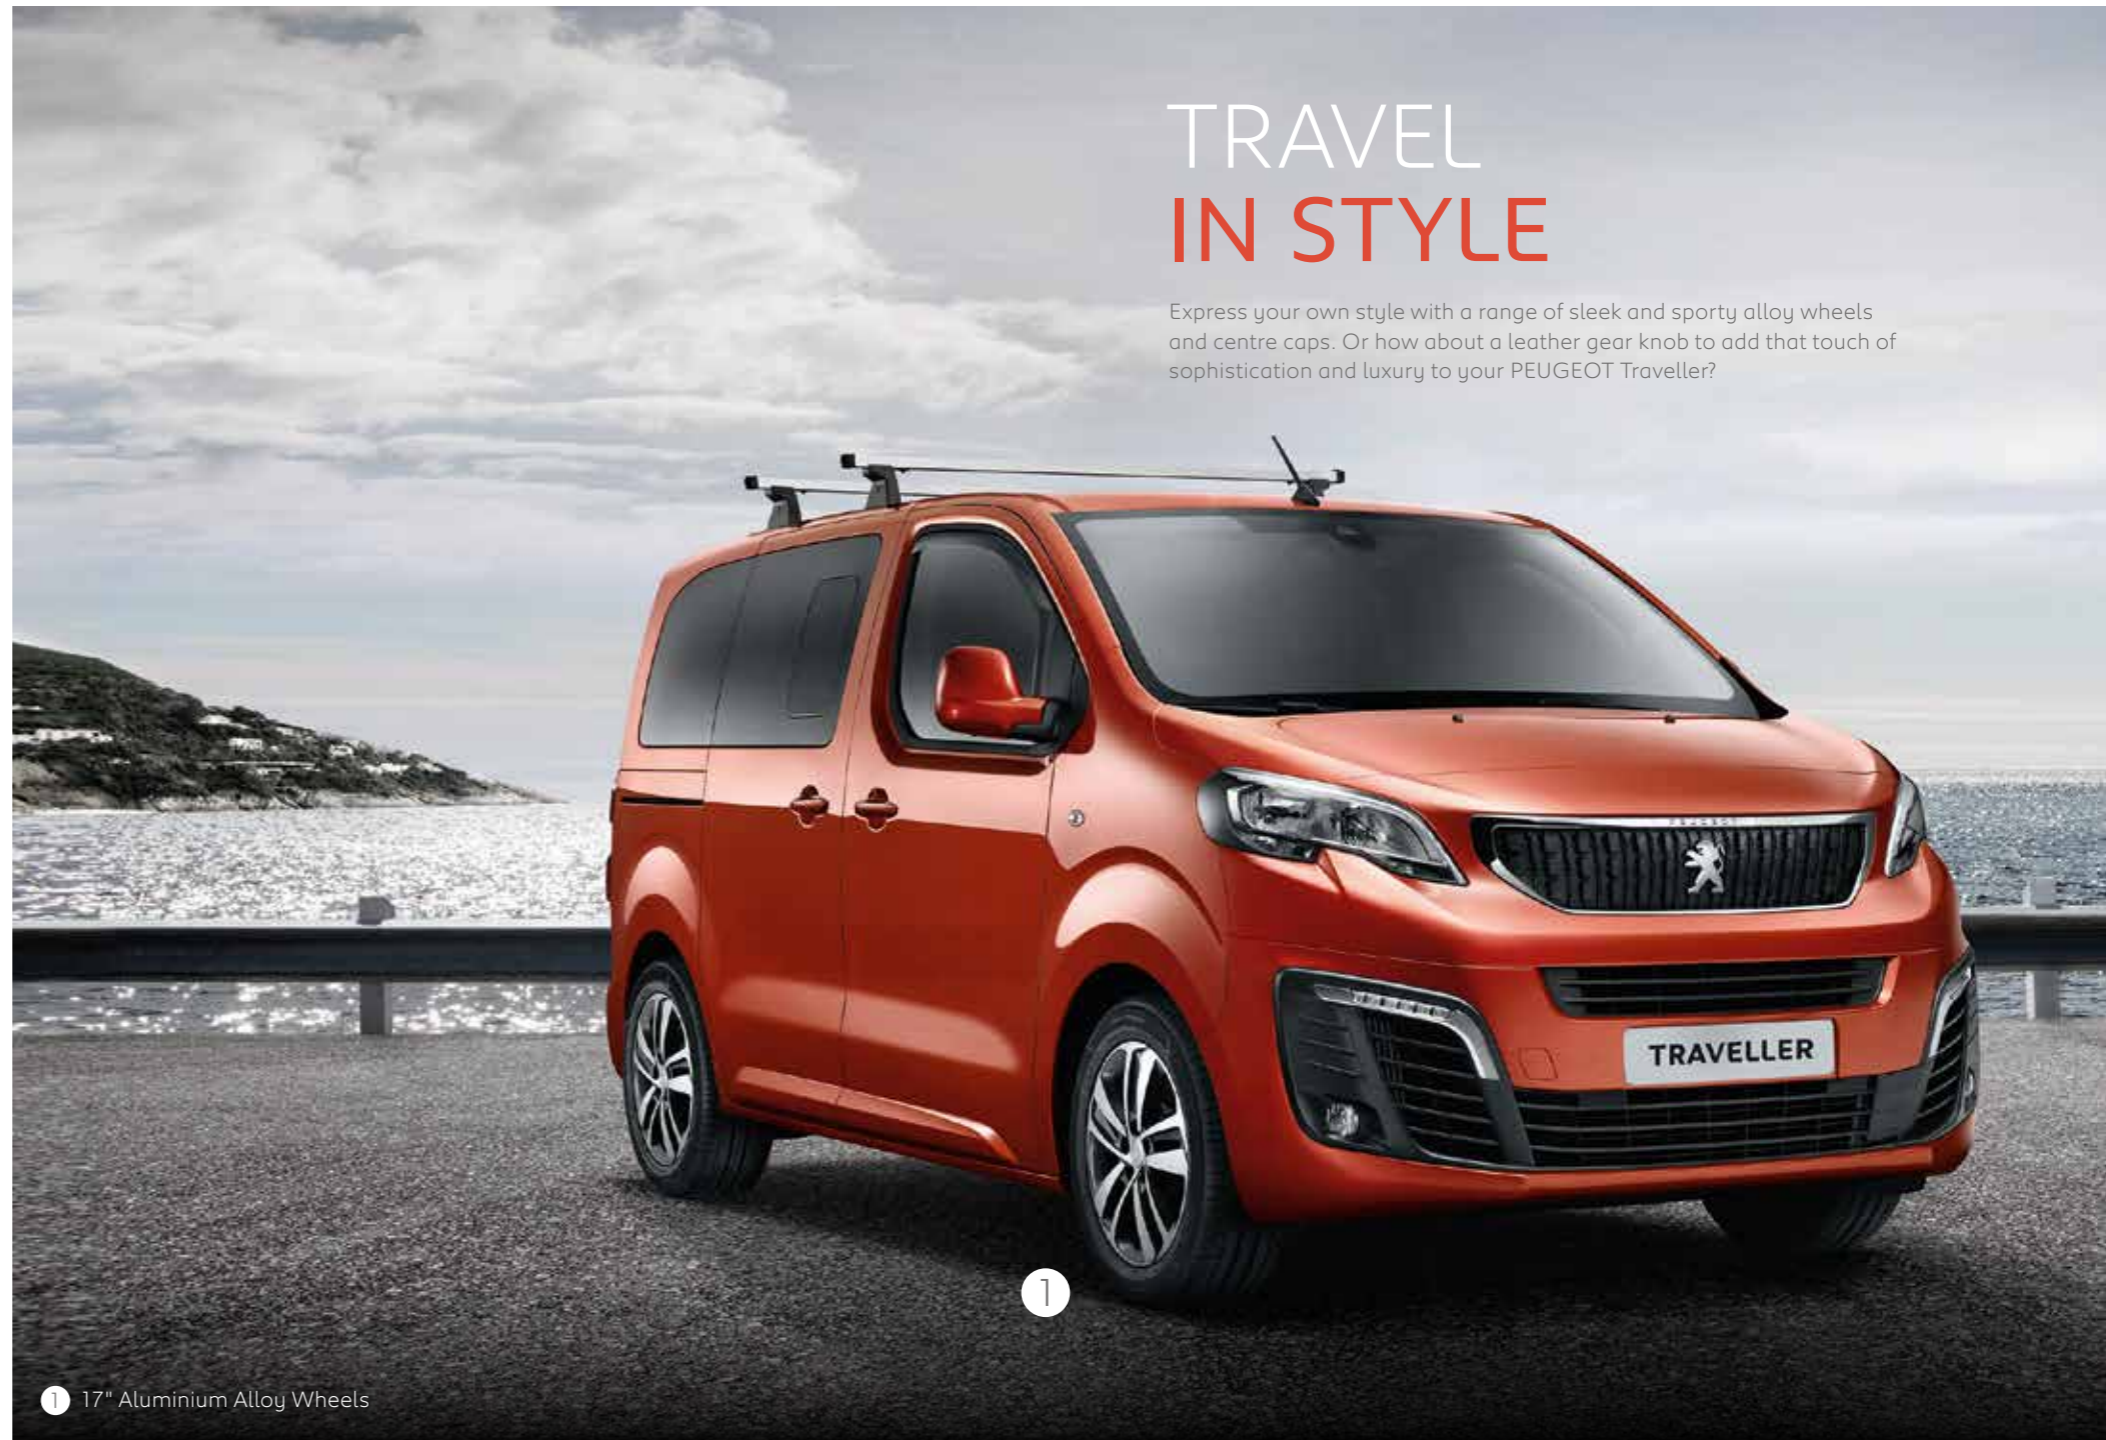

WHEEL CENTRE CAPS

Black

White

Silver

Door sill protector

TRAVEL IN STYLE

Express your own style with a range of sleek and sporty alloy wheels and centre caps. Or how about a leather gear knob to add that touch of sophistication and luxury to your PEUGEOT Traveller?