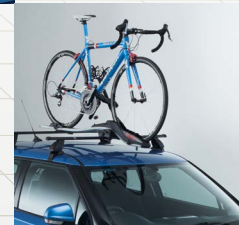

CAMPING, CYCLING AND THE GREAT OUTDOORS

Roof rack

Roof rack with single mounted bike rack

350 litre roof box

Tow bar mounted two position bike rack

Tow bar mounted two position bike rack
with light bar

To view the full range of accessories, ask
your local dealer for an accessory brochure
or visit mg.co.uk/accessories