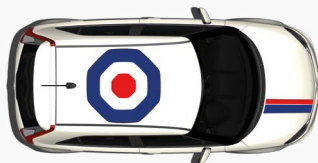

GO CREAT3

There's a choice of eye-grabbing graphic packs for your MG3. It's time you were the centre of attention, so take your pick and turn some heads.

MOD OCT