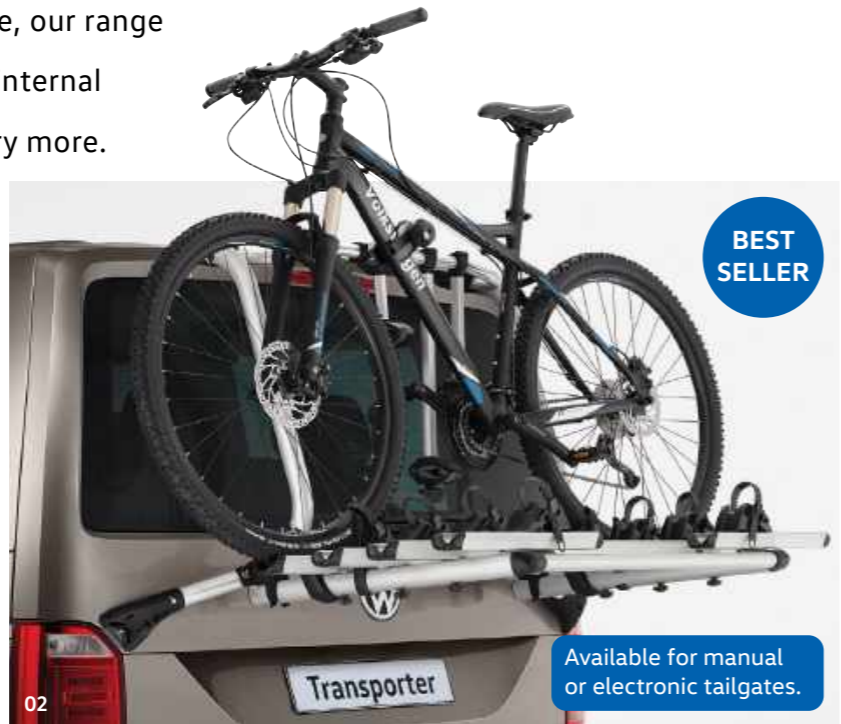

BEST SELLER

Available for manual or electronic tailgates.