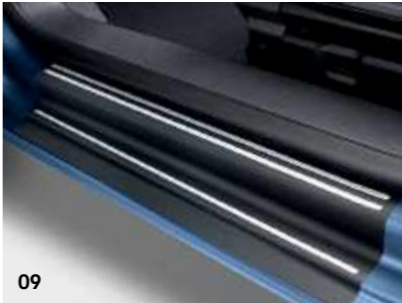

03 WHEEL ARCH PROTECTION KIT.

Add protection for your vehicle with these Black ABS plastic mouldings which are contoured to protect the areas of the wheel arch most at risk from damage.

FITTED FROM £183.33 exc. VAT
(TR) £220.00 inc. VAT

04 REAR BUMPER PROTECTOR

- STAINLESS STEEL EFFECT.

This stainless steel effect protector not only prevents damage to the paintwork during loading and unloading, but also gives your vehicle a distinctive look.

FITTED FROM £121.67 exc. VAT
(TR) £146.00 inc. VAT

05 REAR BUMPER PROTECTOR

- TRANSPARENT FILM.

This practical protection film prevents damage when loading and unloading.

FITTED FROM £77.50 exc. VAT
(TR) £93.00 inc. VAT

06 REAR BUMPER PROTECTOR

- CARBON FIBRE.

Stylish and sporty, this real carbon fibre protector not only looks great, but prevents damage when loading and unloading.

FITTED FROM £83.33 exc. VAT
(TR) £100.00 inc. VAT

07 REAR BUMPER PROTECTOR

- BLACK PLASTIC.

Help protect your rear bumper from daily wear and tear. Also available in Silver.

FITTED FROM £62.50 exc. VAT
(CA|TR) £75.00 inc. VAT

08 DOOR SILL GUARDS - MOULDED.

A set of two Black ABS plastic protectors that are contoured to the vehicle and protect against scuffs. The polished stainless steel inserts also add extra style.

FITTED FROM £50.42 exc. VAT
(TR) £60.50 inc. VAT

09 DOOR SILL GUARDS - FILM.

This easy-to-apply Black film adds an extra layer of protection to the entrance sills, guarding against scratches to paintwork. Each kit includes two sill guards.

FITTED FROM £68.33 exc. VAT
(CA|TR) £82.00 inc. VAT

Please speak to your local Volkswagen Van Centre to check suitability and to order your Accessories. CA | Caddy models TR | Transporter models CR | Crafter AM | Amarok