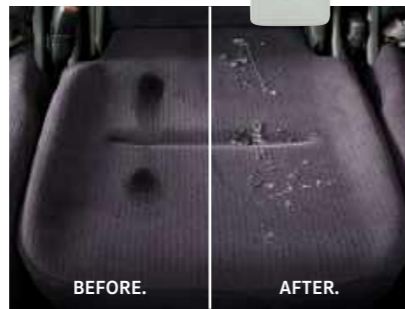

48

49 SAFETY KITS.

Our range of safety kits are great value and contain a selection of products that will be useful in the event of an accident or breakdown. Products are supplied in a durable storage bag which features two non-slip Velcro fastening strips.

RRP FROM £20.83 exc. VAT £25.00 inc. VAT

50 WINTER CARE KIT.

Protect your vehicle from harsh wintery conditions. The winter care kit contains anti-freeze, de-icer, rubber care stick and an ice scraper.

RRP FROM £22.08 exc. VAT £26.50 inc. VAT

51 SUMMER CARE KIT.

Protect your vehicle from bugs and dust. The summer care kit contains insect remover, dashboard care, alloy wheel cleaner, wheel brush and a soft cloth.

RRP FROM £34.17 exc. VAT £41.00 inc. VAT