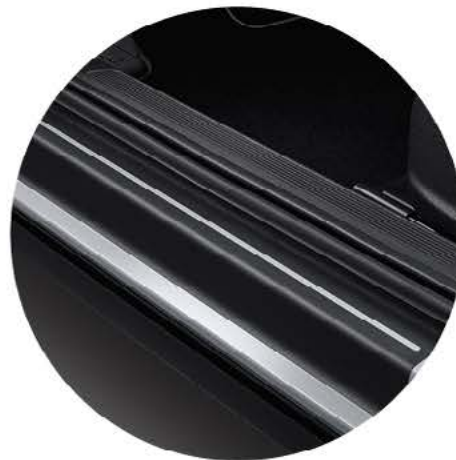

LOGO LIGHTS

Logo lights project the Volkswagen emblem on to the ground using LEDs when the front doors are opened. *Only for vehicles already fitted with door warning lights/entry lights.*

Part Number: 000052120B

£115.00 including fitting

DOOR SILL PROTECTION FILM BLACK/SILVER

The black film with silver decorative stripes not only enhances the appearance of your vehicle's door sills but also protects them against scratches.

Part Number: 2GC071310ZMD

Two-piece set

£85.00 including fitting

UNIVERSAL TRAFFIC RECORDER FRONT

There for your added peace of mind, the fully integrated front Volkswagen Universal Traffic Recorder is so much more than a recording device; it's your companion for the road ahead. It's specifically designed to fit unobtrusively within your Volkswagen. The UTR features Event and park* mode (**when motion is detected while parked*), Car finder and Records any incidents, all controlled via a Mobile app.

Part Number: 000063511B

£405.00 including fitting

DYNAMIC CENTRE CAPS

The Dynamic Volkswagen Centre Caps cover the centre of the alloy wheel and pop in and out when the wheel needs to be removed or replaced. The self-levelling function of the centre caps allow the Volkswagen badge to stand freely within the item, meaning that the roundel is always the correct way up, no matter the speed of the car or the position of the wheel.

Part Number: 000071213C

£101.00 including fitting

up! Polo T-Cross T-Roc

T-Roc Cabriolet

Golf

ID.3

Golf Estate

Golf SV

Beetle / Cabriolet

Scirocco

Jetta

Passat Saloon

Passat Estate

CC

Arteon

Tiguan

Tiguan Allspace

Touran

Sharan

Touareg