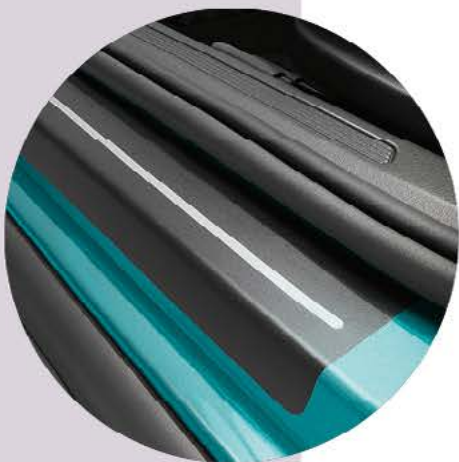

DOOR SILL PROTECTION FILM BLACK/SILVER

The black film with silver decorative stripes not only enhances the appearance of your vehicle's door sills but also protects them against scratches.

Part Number: 2GM071310

Two-piece set

£124.00 including fitting