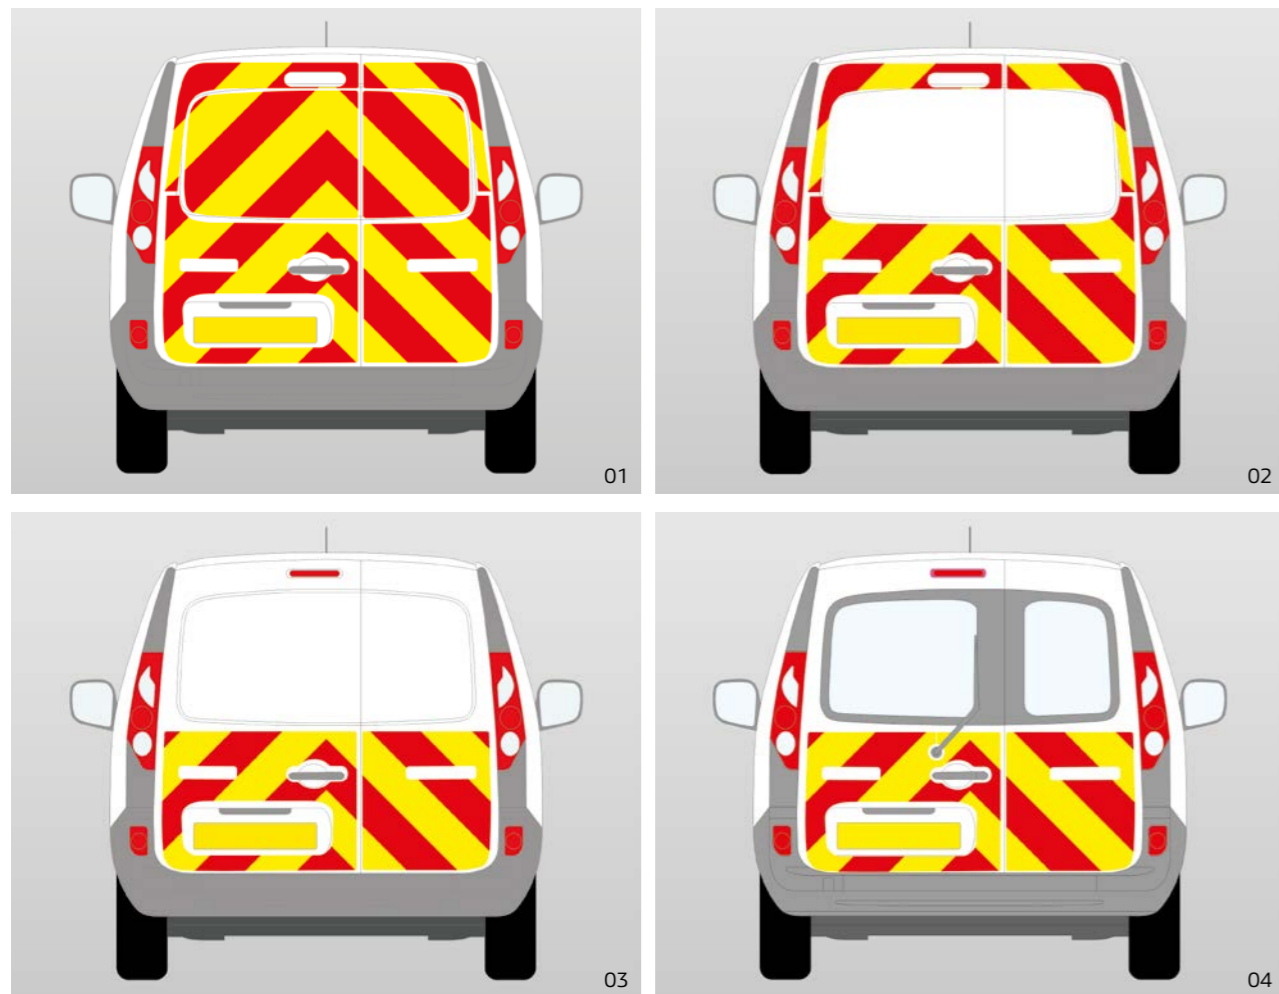

Kangoo - Safety

Chevrons

01 Full Rear Chevrons

Flooded Chapter 8 kits consisting of the following: ORACLE Yellow-green Fluorescent Vinyl Panels. 3M Red Diamond Grade chevrons - the angle of the 150mm wide chevrons is 45 degrees. This meets Chapter 8 requirements for rear reflective markings.

77 11 433 992

02 Full Rear Chevrons (without window panel)

77 11 433 993

03 Lower Half Height Chevrons

77 11 433 994

04 Magnetic Chevron Kangoo

77 11 434 009