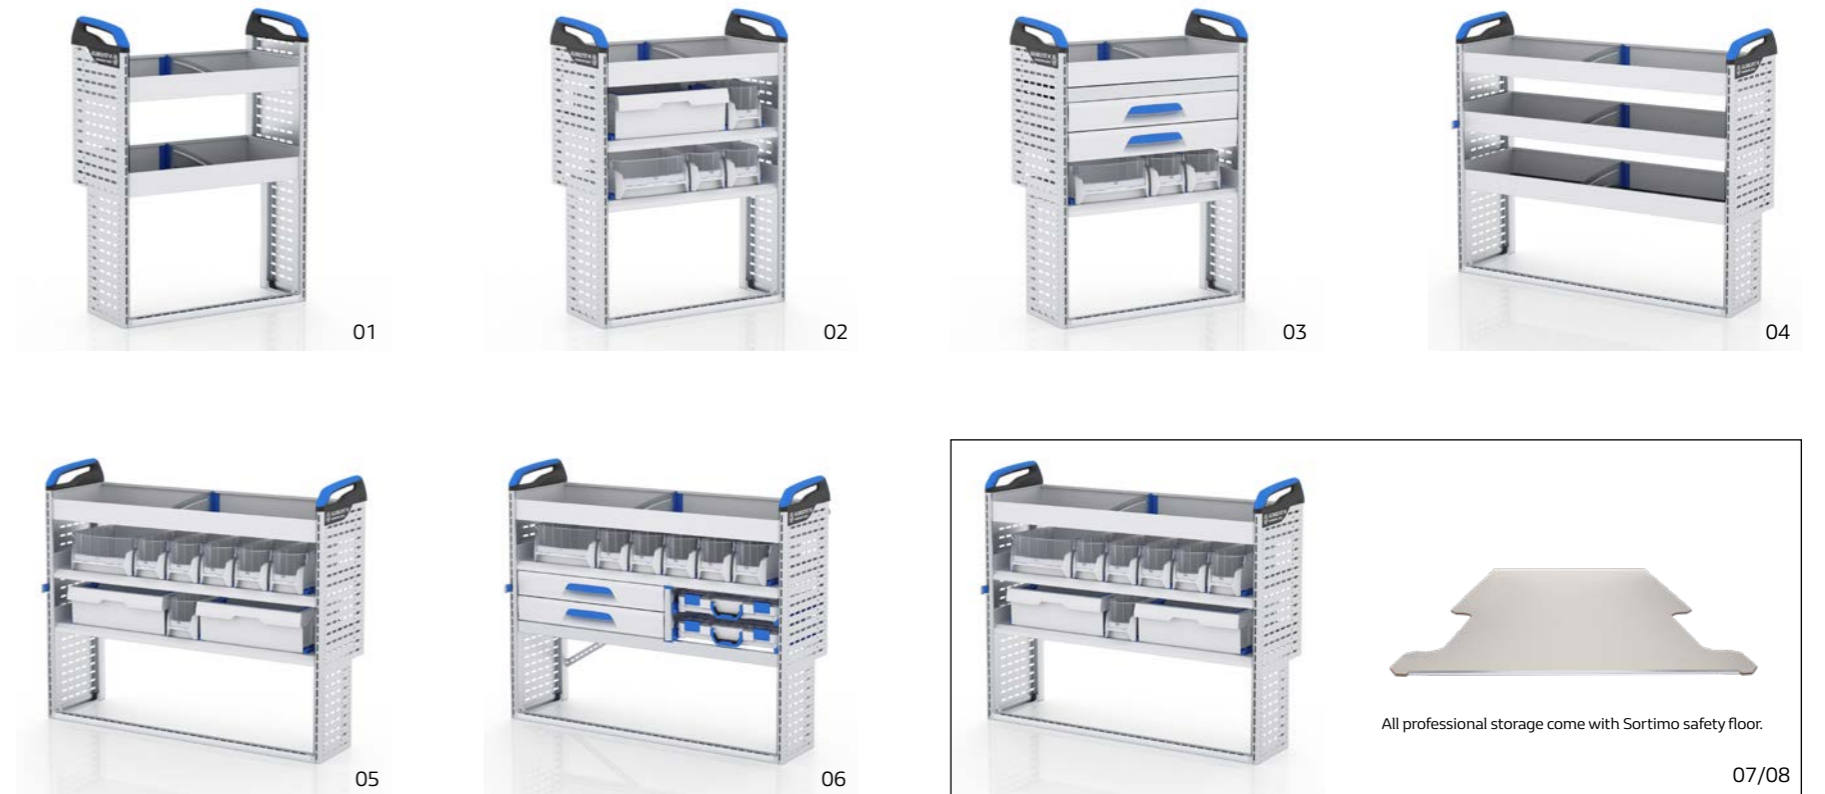

To be ordered on AOL

07 Sortimo Pre-Selected Pack (L1)

Kangoo Standard racking includes a safety floor and an offside Standard racking (driver side)

7711434215

08 Sortimo Pre-Selected Pack (L2)

7711434216

All professional storage come with Sortimo safety floor.