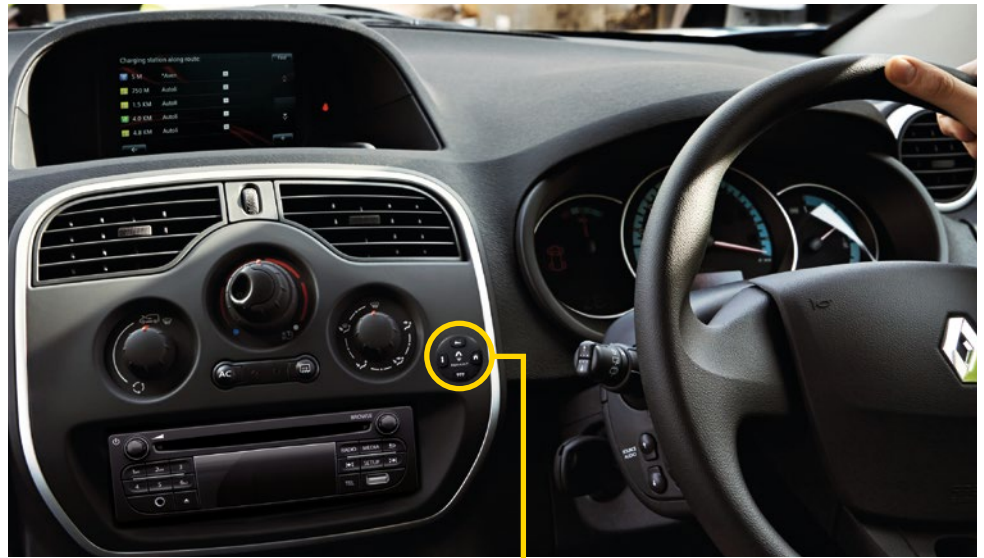

Renault iCare

Renault iCare is an innovative Service, Maintenance & Repair product aimed at supplying business customers with the highest levels of support, professionalism, quality and service.

77 11 433 658

For more info go to <https://www.renault.co.uk/business/aftersales.html>