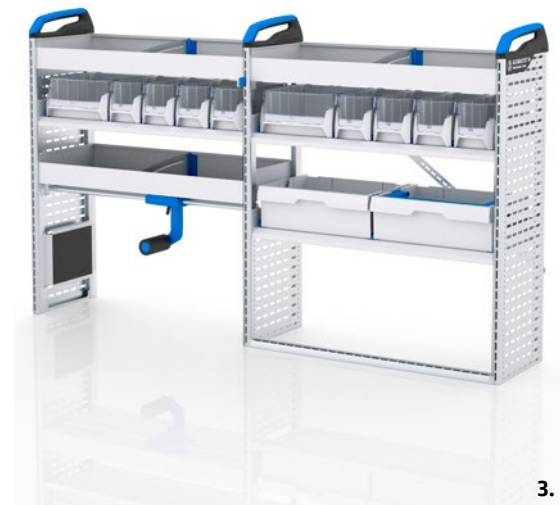

To find out more,
see the digital brochure.

Transport

Practical

New MASTER's capacities have never been better! The basic model is already very spacious and the Accessories range allows you to significantly increase its loading and carrying capacity. For example a roof rack which is well-adapted to New MASTER. Offered in aluminium or steel (depending on the length of the vehicle), it safely allows for up to 150 kg of extra load. Robust, treated to resist rust, and tested for aerodynamics, it includes a deflector which markedly reduces wind noise. The ladder attached to the rear door gives easy, risk-free access to the roof rack or roof bars. And if you still don't have enough space, think about the various towing systems – removable or fixed – so you can easily connect your trailer. Also customise the inside of your New MASTER with Sortimo racking options, personalised to you!

1. Roof rack with walkway and ladder
(77 11 425 823 - L2H2) (77 11 425 827 - H2)

2. Standard towbar

Available for FWD, RWD & RWD Twin Wheels
(82 01 710 498) (77 01 408 018)

3. Sortimo Racking

Bespoke options available

4. Roof bars and ladder

(77 11 425 820) (77 11 425 826 - H1)