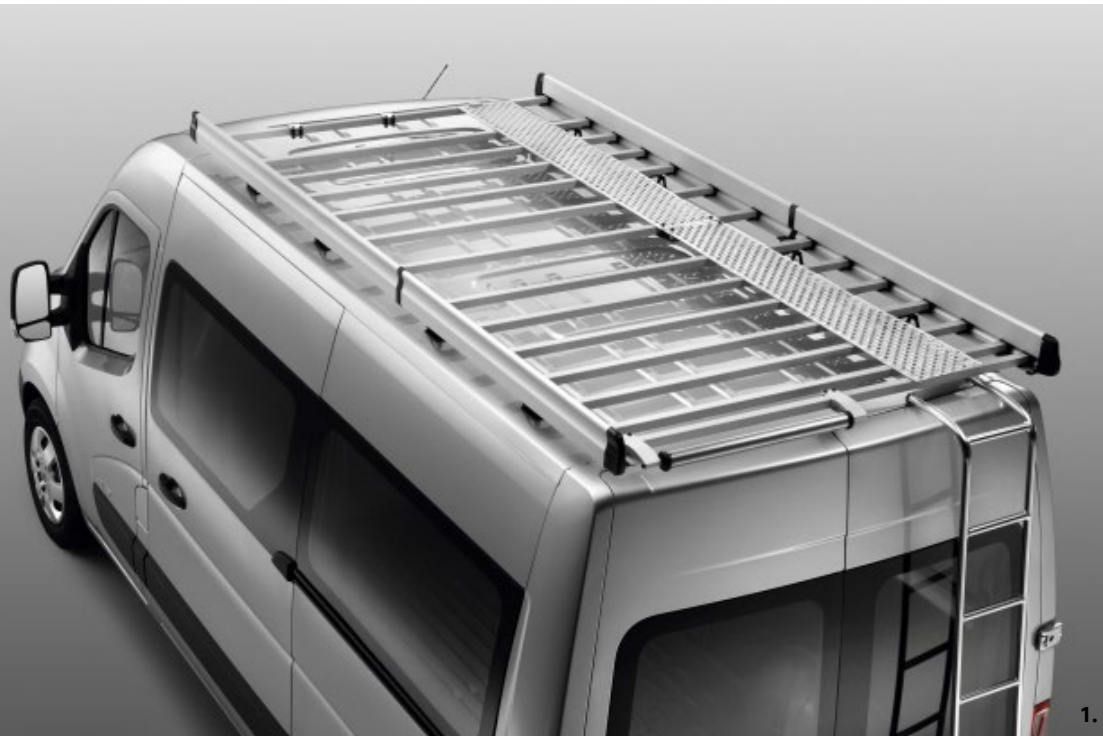

To find out more,
see the digital brochure.

Transport

Practical

New MASTER's capacities have never been better! The basic model is already very spacious and the Accessories range allows you to significantly increase its loading and carrying capacity. For example a roof rack which is well-adapted to New MASTER. Offered in aluminium or steel (depending on the length of the vehicle), it safely allows for up to 150 kg of extra load. Robust, treated to resist rust, and tested for aerodynamics, it includes a deflector which markedly reduces wind noise. The ladder attached to the rear door gives easy, risk-free access to the roof rack or roof bars. And if you still don't have enough space, think about the various towing systems – removable or fixed – so you can easily connect your trailer. Also customise the inside of your New MASTER with Sortimo racking options, personalised to you!

1. Roof rack with walkway and ladder
(77 11 425 823 - L2H2) (77 11 425 827 - H2)

2. Standard towbar

Available for FWD, RWD & RWD Twin Wheels
(82 01 710 498) (77 01 408 018)

3. Sortimo Racking

Bespoke options available

4. Roof bars and ladder

(77 11 425 820) (77 11 425 826 - H1)