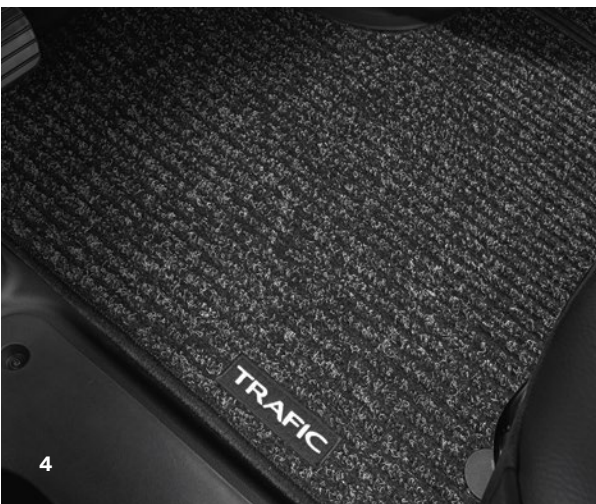

1. **Superaquila seat covers**
  (82 01 409 820)
2. **Aquila seat covers**
  (82 01 409 818)
3. **Renault illuminated door sills**
  (82 01 731 140)
4. **Comfort textile floor mat**
  (82 01 437 620)
5. **Novestra rubber floor mat**
  (82 01 409 823)

**equipped
to last**

Practical and refined, New Trafic's cab knows how to take care of you. You can take care of it too with our elegant seat covers that customise the on-board ambience while protecting the upholstery. Give your floors the quality of our made-to-measure rubber or textile protection, and keep the vehicle's entrances looking pristine with the Renault backlit door sills.