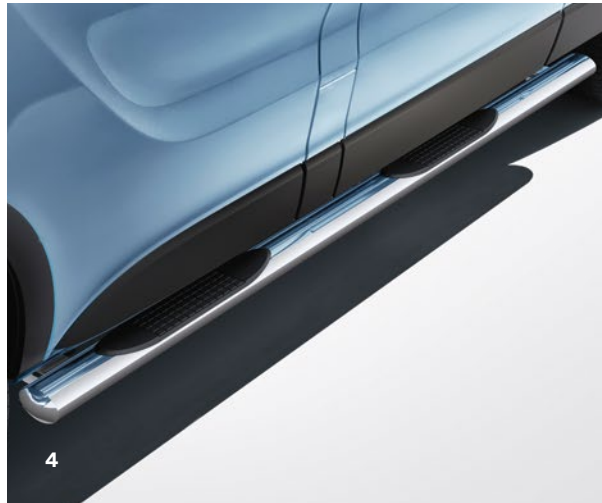

1. **chrome door mirror shells and door handle covers**
  (TBC) (77 11 947 908)
2. **short aerial**
  (77 11 943 294)
3. **chrome-finish fog light trim**
  (26 1A 219 93R)
4. **side step pack**
  (77 11 782 165)
5. **Customisation stickers - bonnet sport stickers**
  (65 09 232 38R)

distinctive style

Customise your vehicle to perfectly suit your business. The side step and the short aerial add style while making your daily life easier. Elegance or sportiness, pick the option that's right for you with chrome touches or the bonnet sport sticker.