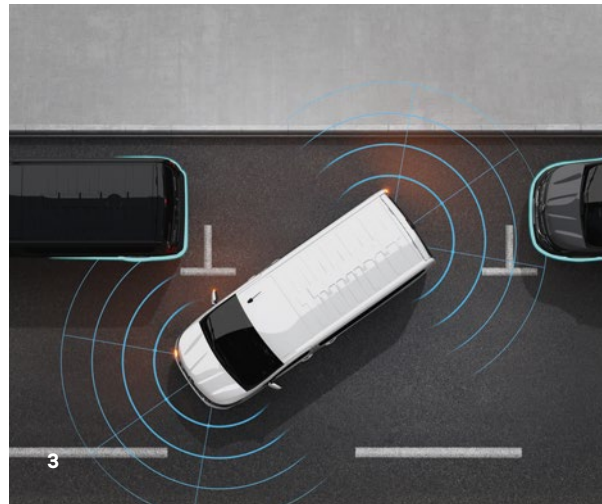

1. rear view camera
  (TBC)
2. permanent rear view camera
  (TBC)
3. parking sensors - front and rear
  (82 01 733 194) (82 01 733 192)
4. reversing horn
  (77 11 943 651)

manoeuvre with peace of mind

Technology makes it easier to drive New Traffic. Get better visibility with the permanent rear view camera system that takes over from the rear-view mirror. Make manoeuvring easier by equipping your vehicle with a parking sensor that warns you of obstacles with an audible signal. The reversing alarm informs pedestrians of your manoeuvre for even greater safety. The rear view camera accurately guides you on the multi-function screen on the instrument panel.