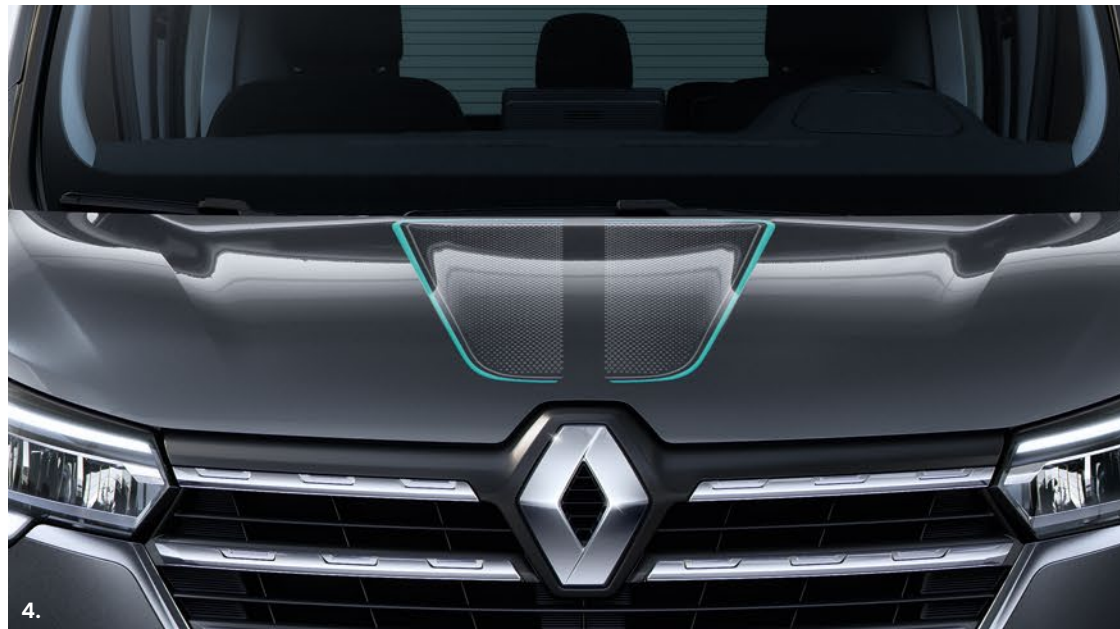

exterior design

---

stand out from the crowd

Fit your new Trafic passenger with chrome side steps, and you'll enhance its look and make it even more practical. The door mirror shells and the chrome-finish door handle covers have the same task - to protect your vehicle while enhancing it. As such, the short aerial enhances the roofline where the sport strip sticker will give your Trafic an even more dynamic look.

1. Side steps

(77 11 782 167)

2. Short aerial

(77 11 943 294)

3. Chrome-finish door handle covers and chrome-finish door mirror shells

(77 11 947 908) (TBC)

4. Customisation Stickers on bonnet

(65 09 232 38R)