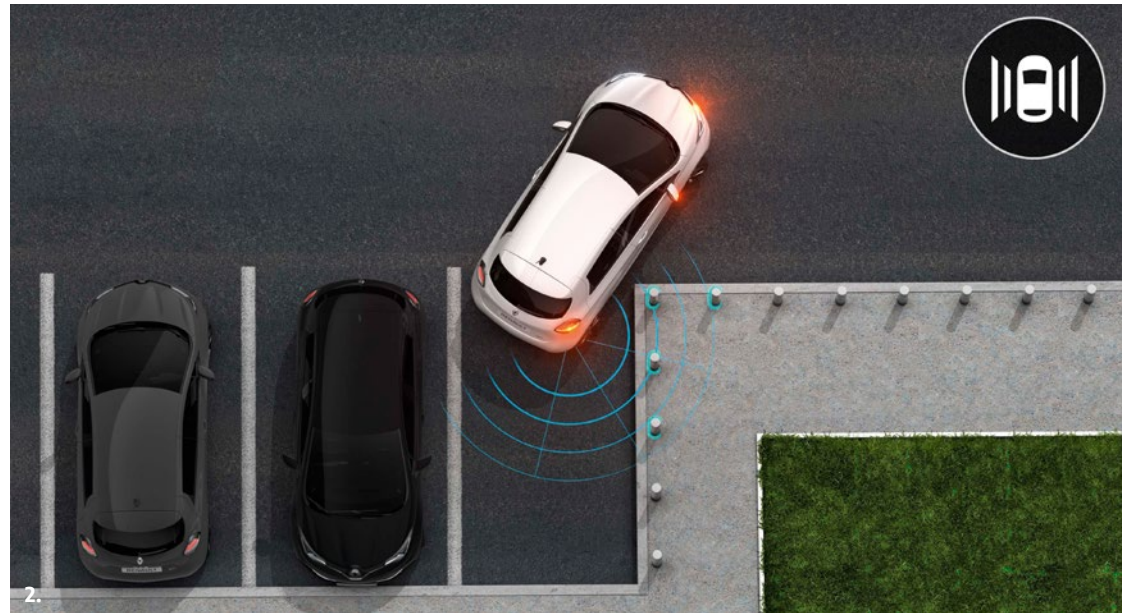

Protection

Protect and decorate

Avoid small impacts and friction on the bodywork, edges, and door sills thanks to the Protection Pack's transparent films. The protective film is available in the full pack and also in smaller sections, enabling you to choose what is best for you. To help manoeuvre with ease, add parking sensors to your All-New ZOE Van, which are perfectly integrated into the bumper. Choosing accessories for your vehicles means enhancing its style and protection, which is why we have mudflaps to protect your All-New ZOE Van from flying debris.

1. Protective films - Full pack

(77 11 940 891)

2. Parking sensors

Front (82 01 733 194)

Rear (82 01 733 192)

3. Mudflaps

(82 01 212 479 - set of 2)