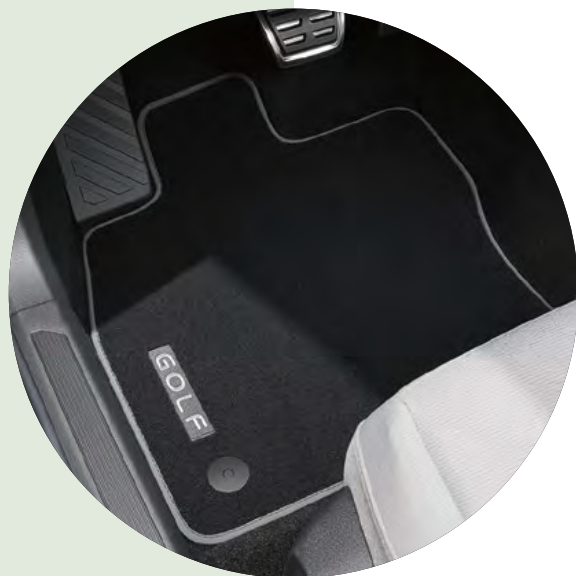

GOLF ESTATE

LUXURY CARPET MATS

Enjoy a touch of luxury beneath your feet with this deeper pile carpet. Each one is made of durable thickly-woven velour and the model branded front mats come with secure stud fixing to prevent slipping.

Not suitable for eTSI models.

Part Number: 5H9061270AWGK

Four-piece set

£88.00