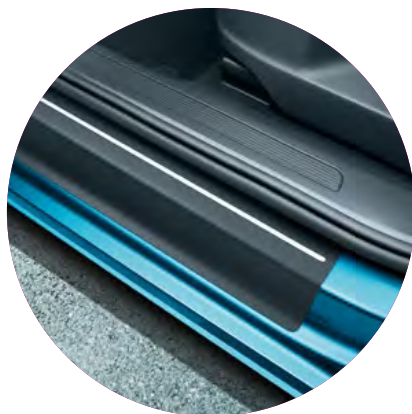

DOOR SILL TRIM

These black/silver sill protectors enhance the appearance of the vehicle. They also protect the sills against scratches from shoes and heels.

Part Number: 5QA071310ZMD

Four-piece set

£139.00 including fitting