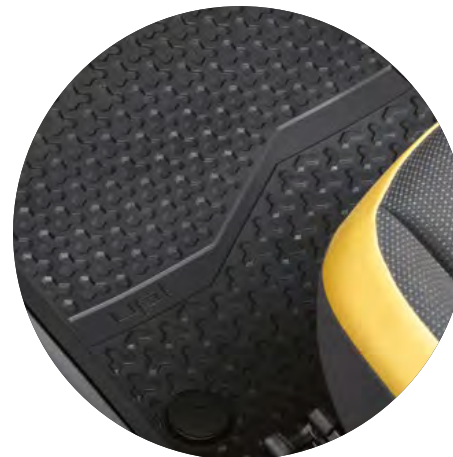

FRONT RUBBER FLOOR MATS

When it comes to keeping out the worst, these rubber mats are the best. Durable and non-slip, this set of two front mats protect your interior from dirt and moisture. Shaped to fit, they're easy to clean and come with push button fastening.

Part Number: 1S2061501041
Two-piece set

£58.00

REAR RUBBER FLOOR MATS

Part Number: 1S0061511041
Two-piece set

£52.00