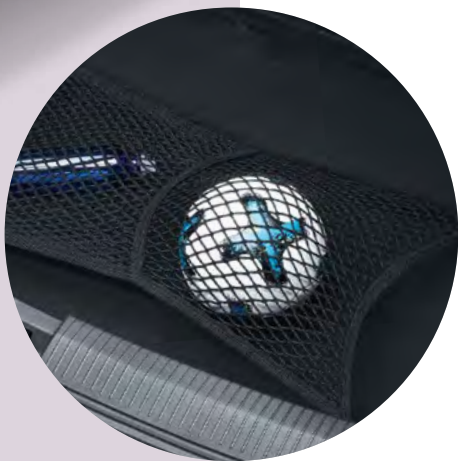

LUGGAGE NET

Keep everything safely in its place with this tear-proof net and integrated pocket. It's easy to fit with hooks attached to the standard lashing rings in the boot and is perfect for preventing things sliding around.

Part Number: 5N0065111

£40.00

META TRAK S5-VTS GPS TRACKER INCLUDING 1 YEAR SUBSCRIPTION

Take control of exactly what's happening with your vehicle, wherever you are, with our easy-to-use app and relax knowing our Secure Operating Centre is monitoring your vehicle 24/7. System includes live tracking, 24/7 control room monitoring, driver recognition ID tags, instant alerts to your phone, low battery alert, track multiple vehicles with one login, journey history and score, geo-fencing, UK & Europe coverage, service and transport modes.

Part Number: ZGB000054003

£505.00 including fitting