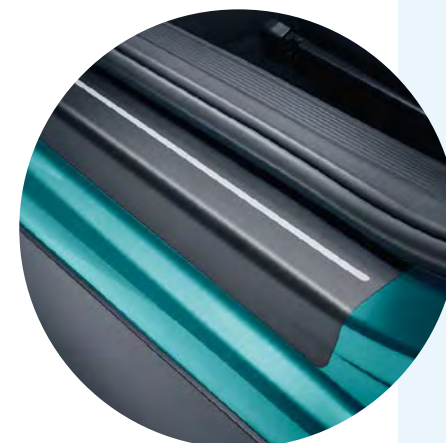

DOOR SILL PROTECTION FILM BLACK/SILVER, FRONT AND REAR

The black film with silver decorative stripes not only enhances the appearance of your vehicle's door sills but also protects them against scratches.

Part Number: 10A071310ZMD
Four-piece set

£115.00 including fitting