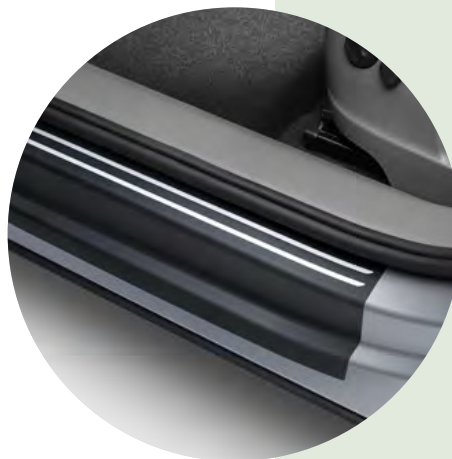

DOOR SILL FILM

These black/silver sill protectors enhance the appearance of the vehicle. They also protect the sills against scratches from shoes and heels.

Part Number: 7N0071303
Four-piece set

£211.00 including fitting