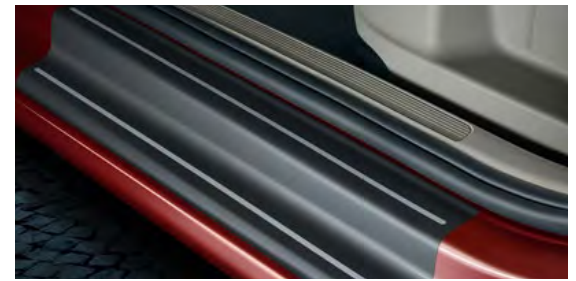

GOLF SV

REAR CHROME STRIP

Part edge protector part style statement, this minimal chrome-style strip will turn a few heads and ensure your paintwork is still doing the same in years to come.

Part Number: 510071360

£105.00 including fitting

PARTITION GRILLE (DOG GUARD)

Keep your best friend happily in the back with this grille, separating the boot from the rear passenger space. It's easily installed, and removed, with just a few simple steps.

Part Number: 510017221

£365.00 including fitting

DOOR SILL TRIM BLACK/SILVER

An eye-catcher when getting in, the black film with silver decorative stripes not only enhances the appearance of your vehicle's door sills, it also protects against scratches. The precisely-cut sill protector film is simply adhered to the sill. Each set comprises four films for the front and rear door sills.

Part Number: 510071310BXF

Four-piece set

£145.00 including fitting

LUXURY CARPET MATS

Enjoy a touch of luxury beneath your feet with this deeper pile carpet. Each one is made of durable thickly-woven velour and the model branded front mats come with secure stud fixing to prevent slipping.

Part Number: 518061270WGK

Four-piece set

£103.50