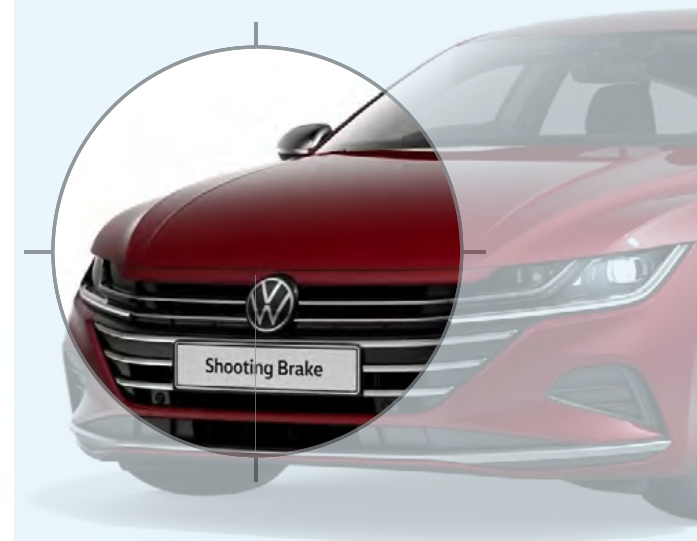

COMPACT III BICYCLE CARRIER Y

This clever carrier uses a super-simple quick release system to fit to your towing hitch, enabling you to transport three bicycles with a max weight of 54kg. It is the smallest, lightest and most compact in its class for the towing hitch and even with bicycles attached, accessing the boot is easy with the newly developed foot switch. Its anti-theft locking device makes life difficult for thieves and when you don't need it, it folds up into its carry bag – locking automatically – to neatly fit in your spare wheel well. *Max. bicycle wheelbase 125cm.*

Part Number: 3C2071105A

£656.50 including fitting

SWIVELLING TOWBAR Y INCLUDES 13-PIN ELECTRICAL INSTALLATION KIT

If you prefer to keep your options open, our swivelling towbar has all the practicalities. It's got full integration into the vehicle's CAN-bus network and all electrical components including trailer stabilisation system support, switching to stand-by current and the adjustment of all the vehicle's assistance systems, it also swivels so it can be moved behind the bumper.

Part Number: 3G8092160
Up to Model Year 20

Part Number: 3G8092160A
Model Year 21 onwards
(Arteon and
Arteon Shooting Brake)

£1,404.50
including fitting

£1,364.00
including fitting

TAILGATE SPOILER Y HIGH-GLOSS BLACK

The rear spoiler for the Arteon offers increased sportiness to the rear of the vehicle, accentuates the lines and dynamically extends the rear end. The precision-designed, aerodynamic shape reduces rear uplift and improves the driving characteristics of the vehicle. *The spoiler has already been painted in high-gloss Black. Not for R-Line.*

Part Number: 3G8071641041
For Arteon models 2017 – 2020

£455.00 including fitting

Visit volkswagen.co.uk/accessories for the full selection