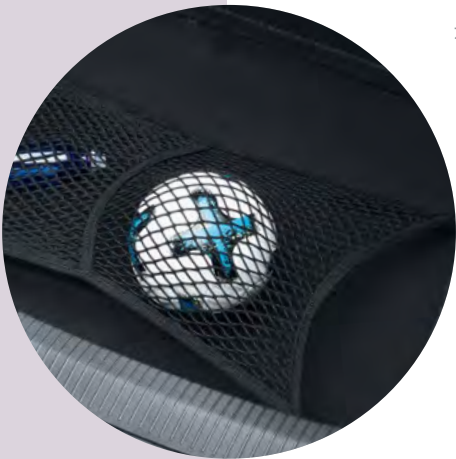

DOOR SILL TRIM

An eye-catching addition that keeps the scratches off the entry points to your pride and joy. These stainless steel strips add a stylish touch.

Part Number: 2GA071303

Two-piece set

£116.00 including fitting

LUGGAGE NET

Designed to help prevent movement of cargo in your T-Roc Cabriolet's boot space, this luggage net is made of fabric covered rubber and includes four heavy-duty plastic fastening hooks.

Part Number: 1K9065111

£55.00

REAR CHROME STRIP

Protective strip for the lower edge of the rear tailgate. It enhances the appearance of the vehicle with its chrome look effect and acts as an edge protector.

Part Number: 2GC071360

£85.00 including fitting