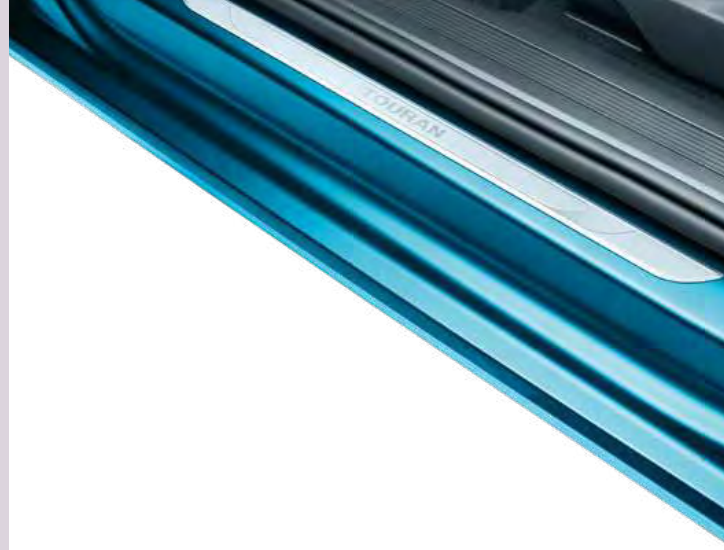

Part Number: 000071213D

£115.00 including fitting

Visit [volkswagen.co.uk/accessories](https://www.volkswagen.co.uk/accessories) for the full selection

Touran

TOURAN

DOOR SILL TRIM ALUMINIUM

An eye-catcher when getting into your vehicle, the high-quality aluminium sill panel trims protect the entry areas of your vehicle and gives them an individual look. Each set consists of two sill panel trims with vehicle lettering for the front entry areas.