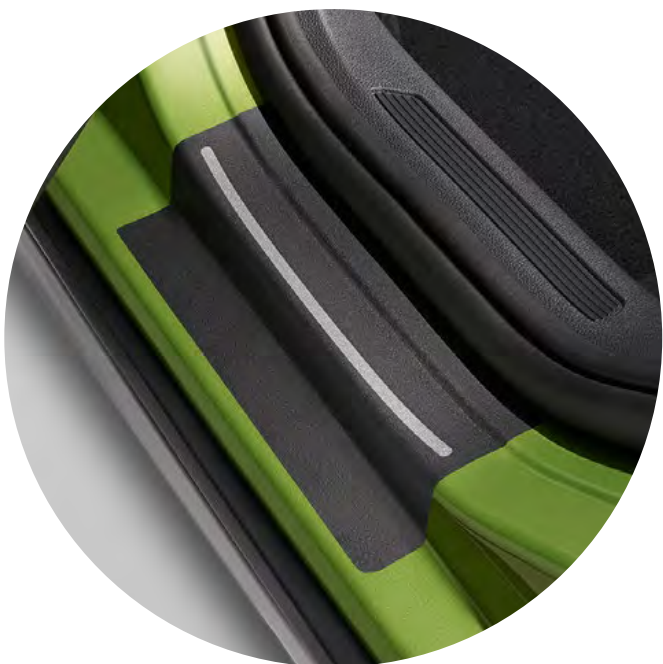

DOOR SILL PROTECTION FILM BLACK/SILVER FRONT & REAR

The black film with silver decorative stripes not only enhances the appearance of your vehicle's door sills but also protects them against scratches.

Part Number: 2G4071310BXF

£105.00 including fitting