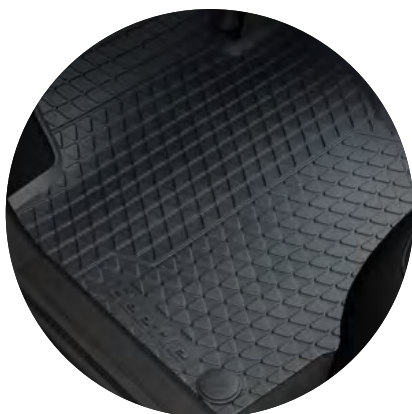

Part Number: 5C5061160

£65.00

FRONT RUBBER FLOOR MATS

When it comes to keeping out the worst, these rubber mats are the best. Durable, this set of two non-slip front mats protect from dirt and moisture. Shaped to fit, they're easy to clean and come with push button fastening.