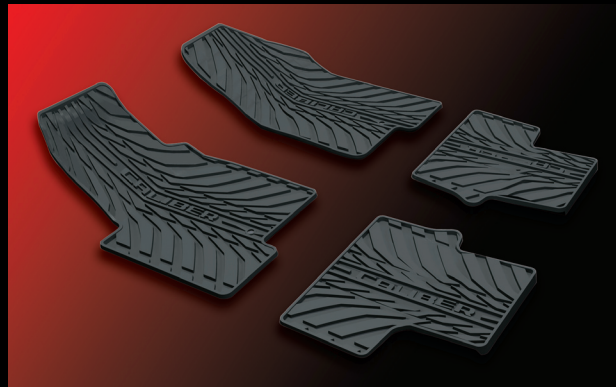

SLUSH-STYLE FLOOR MATS. Mats feature the Caliber name, as well as rubber-nibbed backing with driver's side positive retention to help keep them in place. Deep grooves help keep water and mud from spilling on the floor. Available as a set of four in Slate Grey.